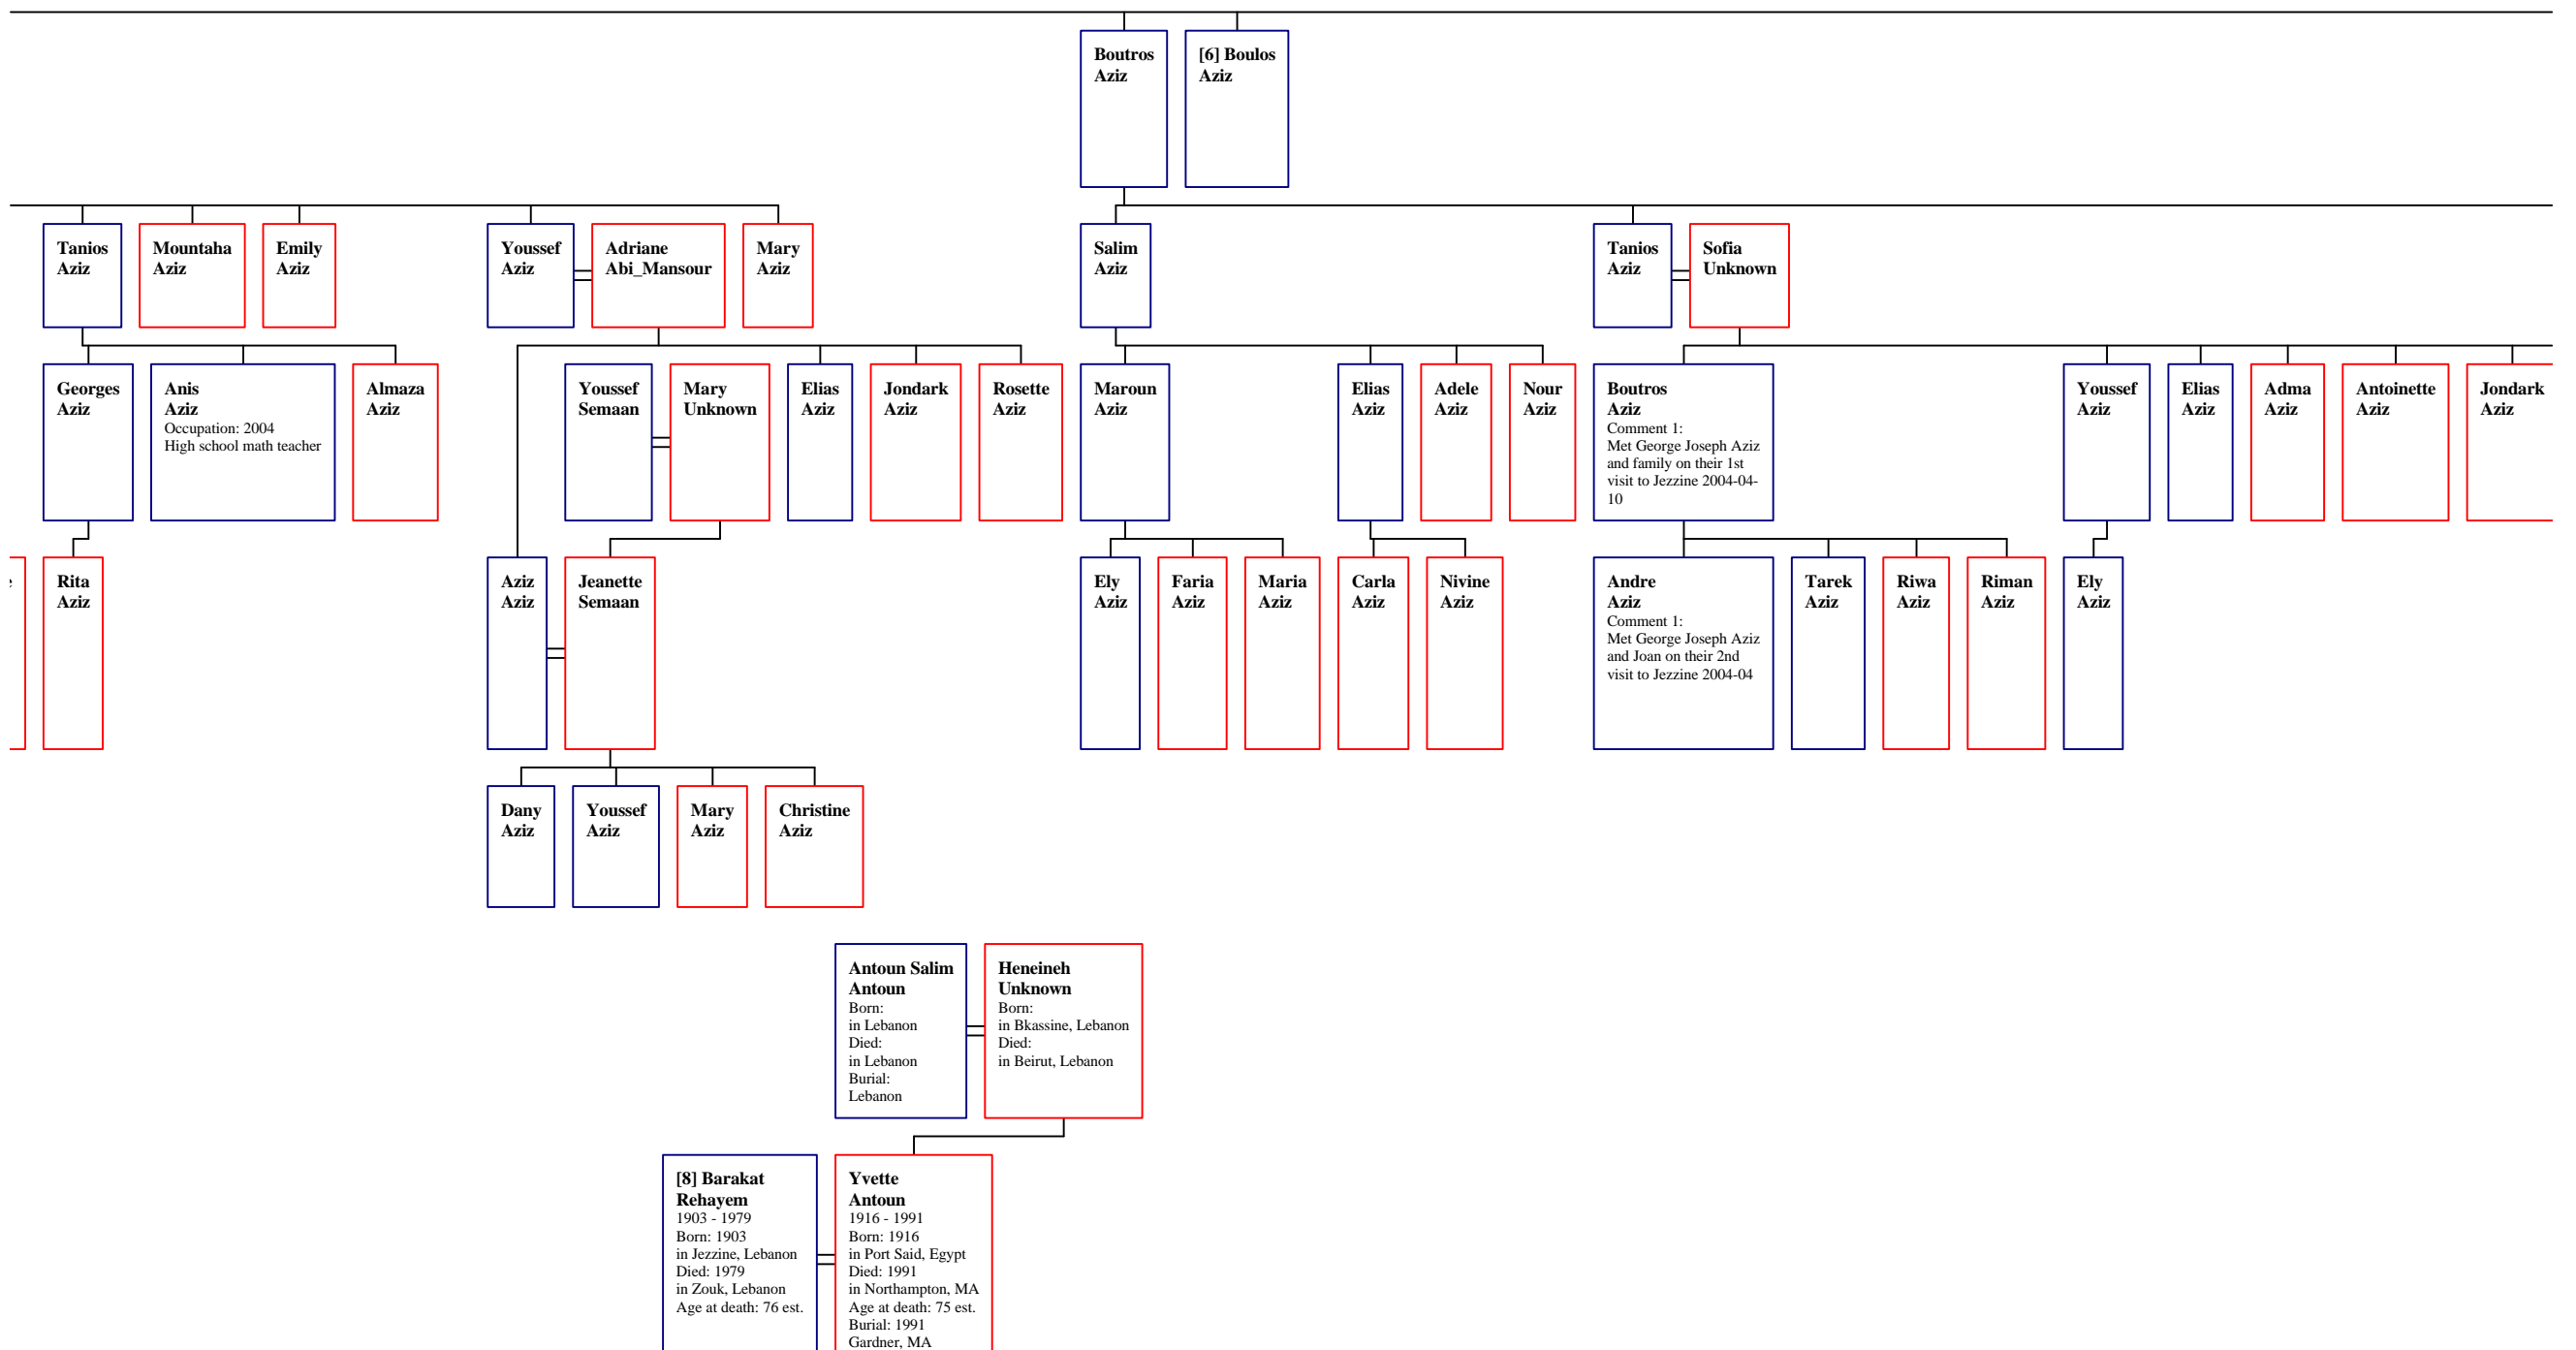

**Lina Aziz**

**Anissa Aziz**

**Ghassane Aziz**

**Ramzy Aziz**

**Youssef Aziz**

**Charbel Aziz**

**Christine Aziz**

**Rodolph Aziz**

**Caline Aziz**

**Grassia Aziz**

**Elias Aziz**

**Wadad Aziz**

Age at death: /6 est.

Age at death: /5 est.  
Burial: 1991  
Gardner, MA

**Salvatore Marozzi**

**[9] Mariam Rahaim**  
Born: in Jezzine, Lebanon  
Residence: Egypt