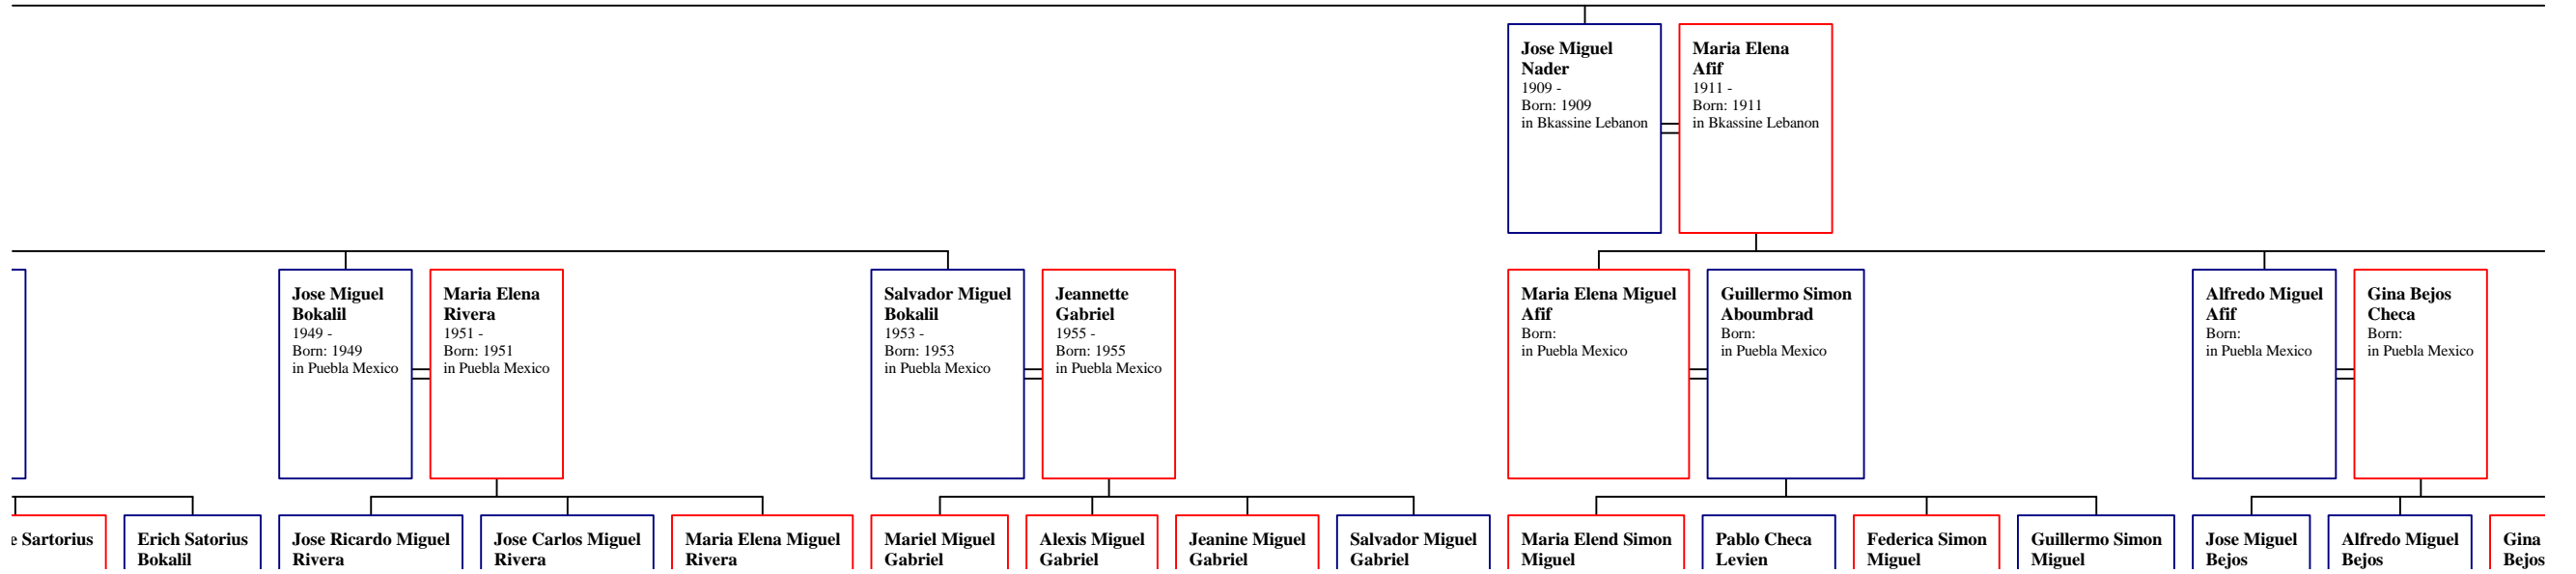

Said Saad  
1899 -  
Born: 1899

Youssef Saad  
1901 -  
Born: 1901

Maroun Saad  
1903 -  
Born: 1903

Marie Saad  
1905 -  
Born: 1905

Bahia Saad  
1907 -  
Born: 1907

Eugenie Saad  
1909 -  
Born: 1909

Elias Mikael Saad  
1905 -  
Born: 1905

Philippe Mikael Saad  
1907 -  
Born: 1907

M S 1' B

**Chages**  
1929 -  
Born: 1929  
in Fallriver,  
Massachusetts USA

**Randy  
Carrera**

<b>Gina Miguel Bejos</b>	<b>Javier Miguel Checa</b>	<b>Marinette Miguel Checa</b>	<b>Christianne Miguel Checa</b>
--------------------------	----------------------------	-------------------------------	---------------------------------

**Rosa Saad**  
 1897 - 1981  
 Born: 1897 in Bkassine Lebanon  
 Died: 1981 in Bangor, Maine USA  
 Age at death: 84 est.  
 Fact 2: Rosa's eldest sister died in childbirth in 1926.  
 Fact 1: Rosa raised her eldest sister's last child originally named Mary, eventually named Rosemary.

1  
5  
1 Maine USA

**Azar Rahaim**  
 aka: Edward  
 Born: in Jezzine, Lebanon  
 Died: in Quincy, MA  
 Immigration: Second, with A.J., in the family to immigrate to U.S. (from Egypt)  
 Comment 1: Construction worker on Suez Canal