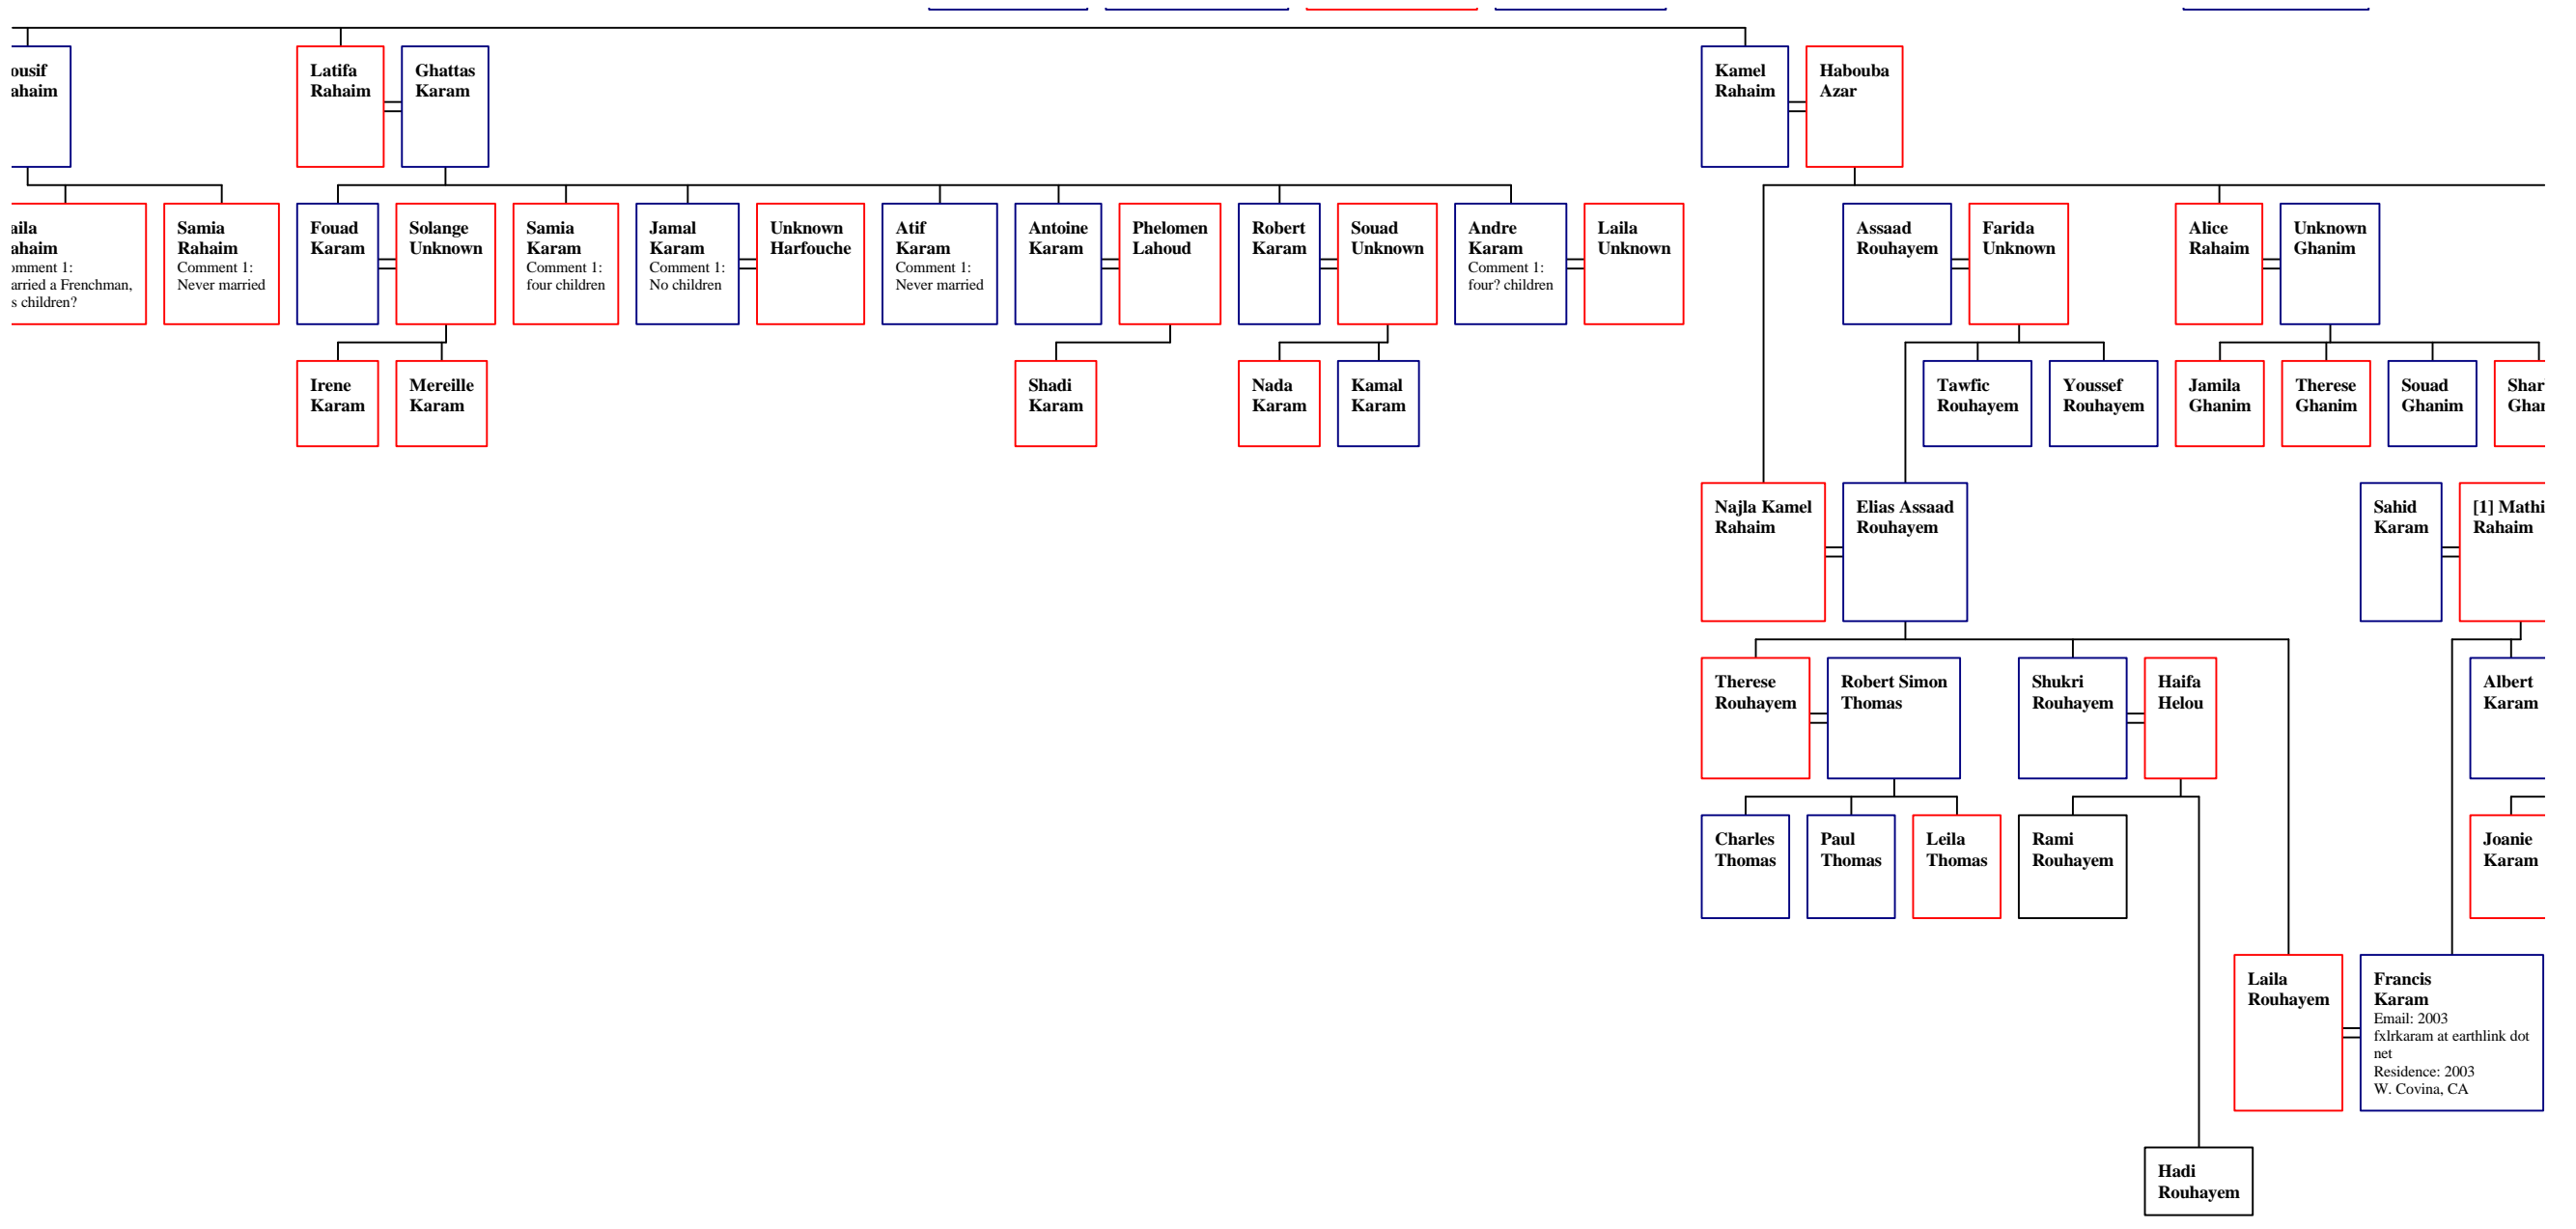

**Paul Sleiman**  
1991 -  
Born: 1991  
in Jacksonville, Florida USA

**Louis Sleiman**  
1992 -  
Born: 1992  
in Jacksonville, Florida USA

**Anthony Sleiman**  
1996 -  
Born: 1996  
in Jacksonville, Florida USA

1  
5  
1 Maine USA

**Azar Rahaim**  
 aka: Edward  
 Born: in Jezzine, Lebanon  
 Died: in Quincy, MA  
 Immigration: Second, with A.J., in the family to immigrate to U.S. (from Egypt)  
 Comment 1: Construction worker on Suez Canal