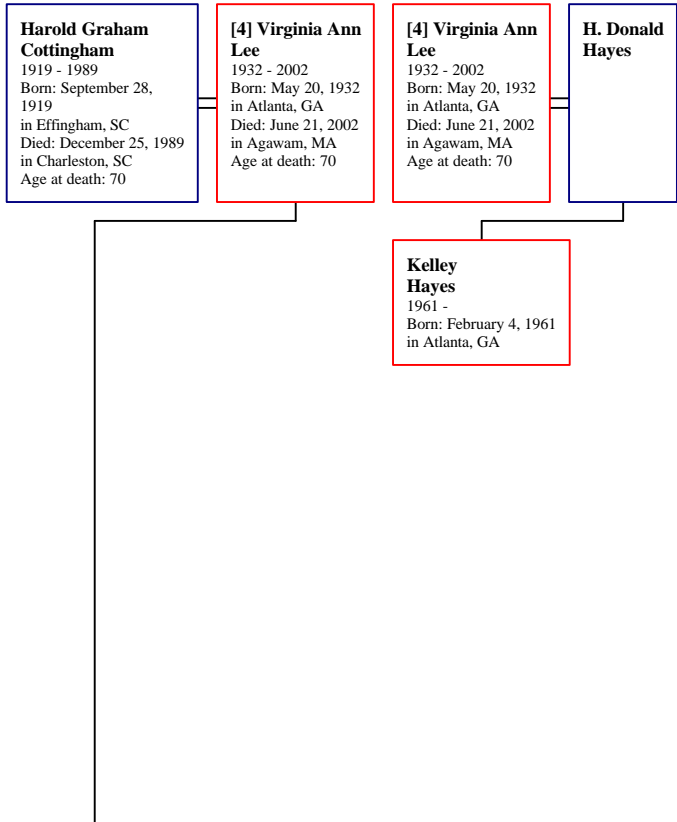

**Pierre Aziz**

**Samir Aziz**

**Therese Aziz**

**Denise Aziz**

**Marlene Aziz**

**John Aziz**

**Richard Aziz**

**Viviane Aziz**

**Lina Aziz**

**Anissa Aziz**

**Ghassane Aziz**

**Ramzy Aziz**

**Youssef Aziz**

**Charbel Aziz**

**Christine Aziz**

**Rodolph Aziz**

**Caline Aziz**

**Grassia Aziz**

**Elias Aziz**

**Wadad Aziz**

Age at death: /6 est.

Age at death: /5 est.  
Burial: 1991  
Gardner, MA

**Salvatore Marozzi**

**[9] Mariam Rahaim**  
Born: in Jezzine, Lebanon  
Residence: Egypt