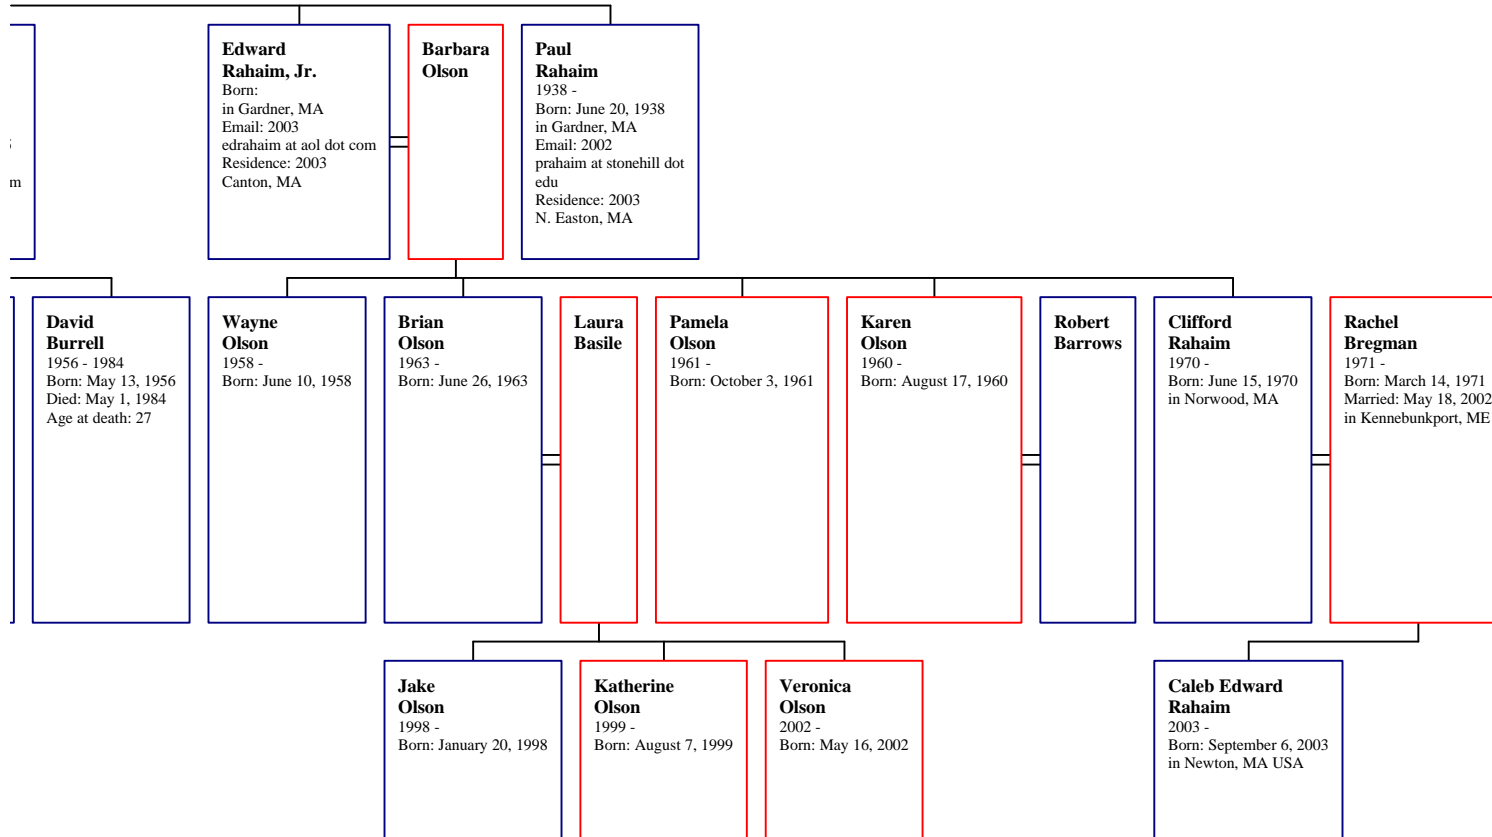

Edward Rahaim, Jr.
Born:
in Gardner, MA
Email: 2003 edrahaim at aol dot com
Residence: 2003 Canton, MA

Barbara Olson

Paul Rahaim
1938 -
Born: June 20, 1938
in Gardner, MA
Email: 2002 prahaim at stonehill dot edu
Residence: 2003 N. Easton, MA

David Burrell
1956 - 1984
Born: May 13, 1956
Died: May 1, 1984
Age at death: 27

Wayne Olson
1958 -
Born: June 10, 1958

Brian Olson
1963 -
Born: June 26, 1963

Laura Basile

Pamela Olson
1961 -
Born: October 3, 1961

Karen Olson
1960 -
Born: August 17, 1960

Robert Barrows

Clifford Rahaim
1970 -
Born: June 15, 1970
in Norwood, MA

Rachel Bregman
1971 -
Born: March 14, 1971
Married: May 18, 2002
in Kennebunkport, ME

Jake Olson
1998 -
Born: January 20, 1998

Katherine Olson
1999 -
Born: August 7, 1999

Veronica Olson
2002 -
Born: May 16, 2002

Caleb Edward Rahaim
2003 -
Born: September 6, 2003
in Newton, MA USA