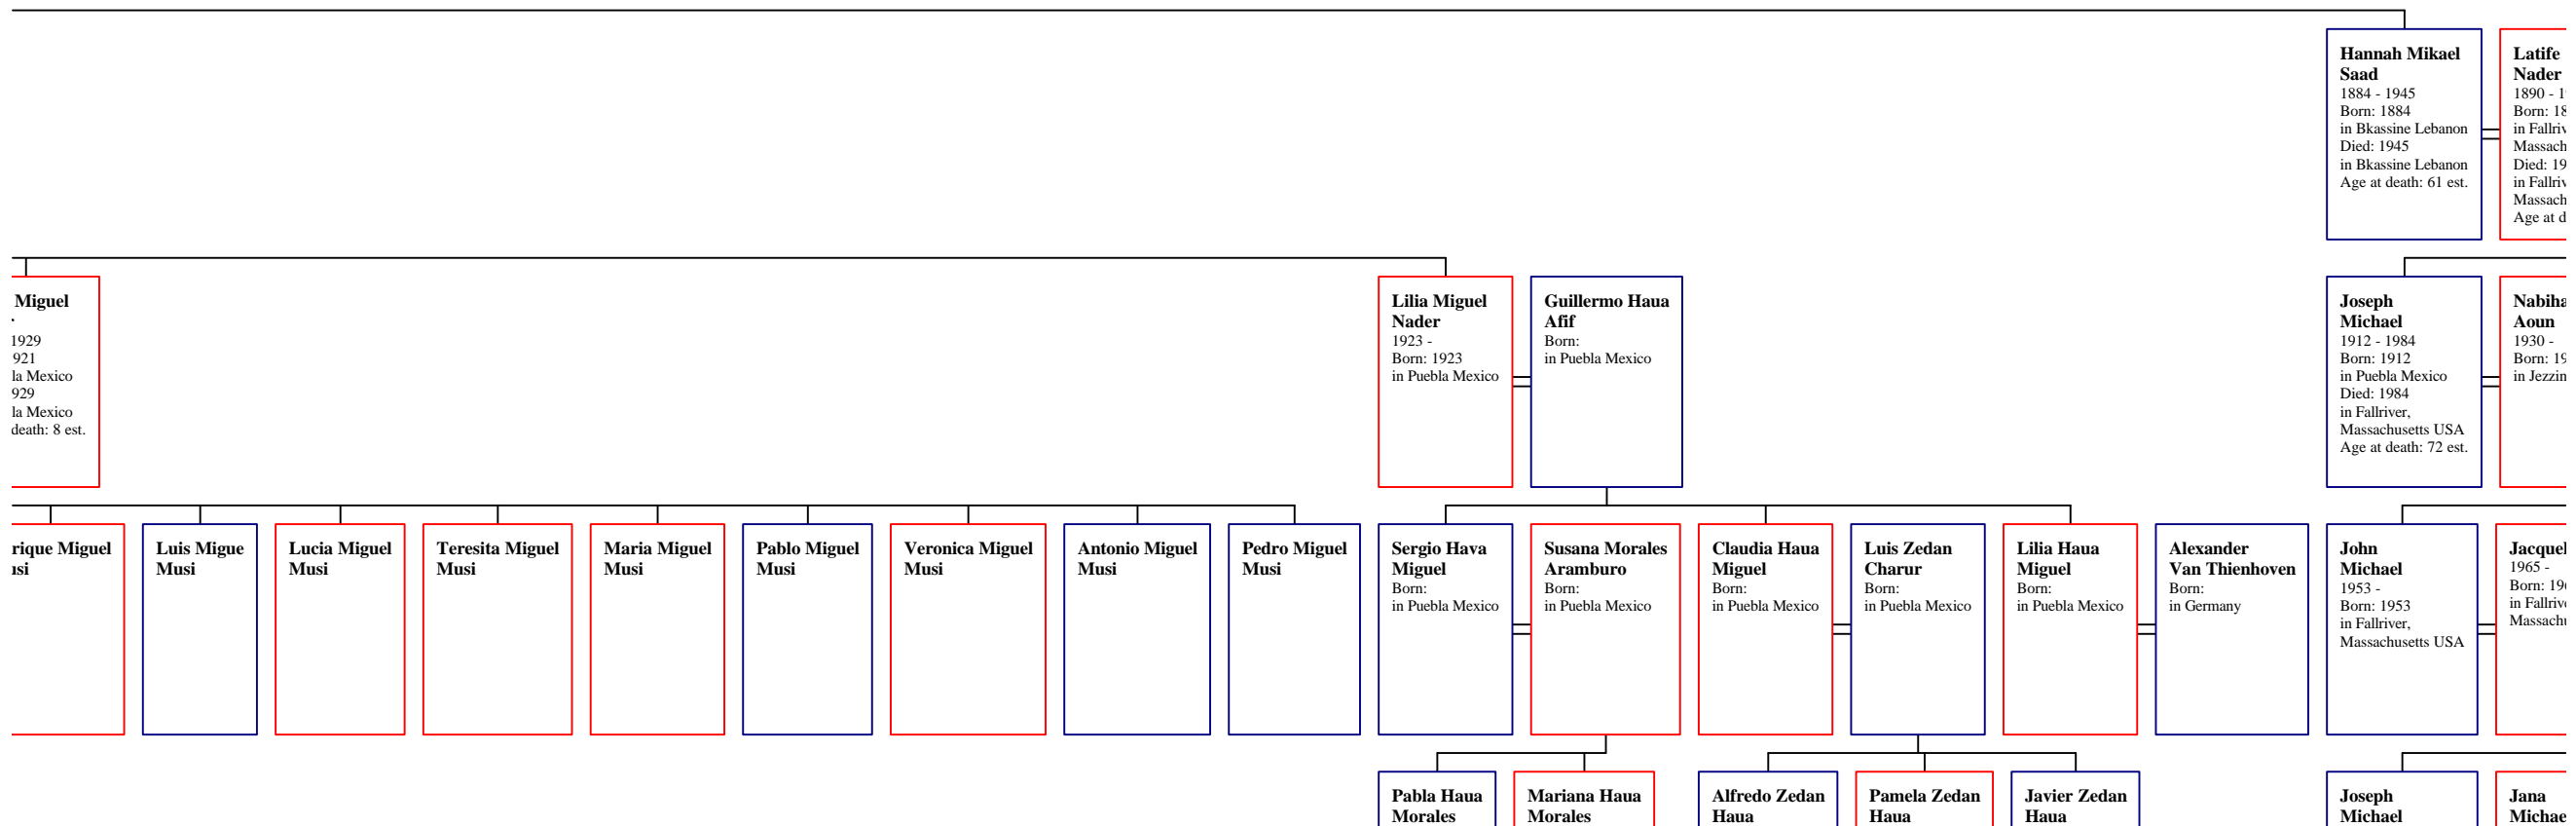

Said Saad  
1899 -  
Born: 1899

Youssef Saad  
1901 -  
Born: 1901

Maroun Saad  
1903 -  
Born: 1903

Marie Saad  
1905 -  
Born: 1905

Bahia Saad  
1907 -  
Born: 1907

Eugenie Saad  
1909 -  
Born: 1909

Elias Mikael Saad  
1905 -  
Born: 1905

Philippe Mikael Saad  
1907 -  
Born: 1907

M S 1' B

**Chages**  
1929 -  
Born: 1929  
in Fallriver,  
Massachusetts USA

**Randy  
Carrera**

<b>Gina Miguel Bejos</b>	<b>Javier Miguel Checa</b>	<b>Marinette Miguel Checa</b>	<b>Christianne Miguel Checa</b>
--------------------------	----------------------------	-------------------------------	---------------------------------

**Rosa Saad**  
 1897 - 1981  
 Born: 1897 in Bkassine Lebanon  
 Died: 1981 in Bangor, Maine USA  
 Age at death: 84 est.  
 Fact 2: Rosa's eldest sister died in childbirth in 1926.  
 Fact 1: Rosa raised her eldest sister's last child originally named Mary, eventually named Rosemary.