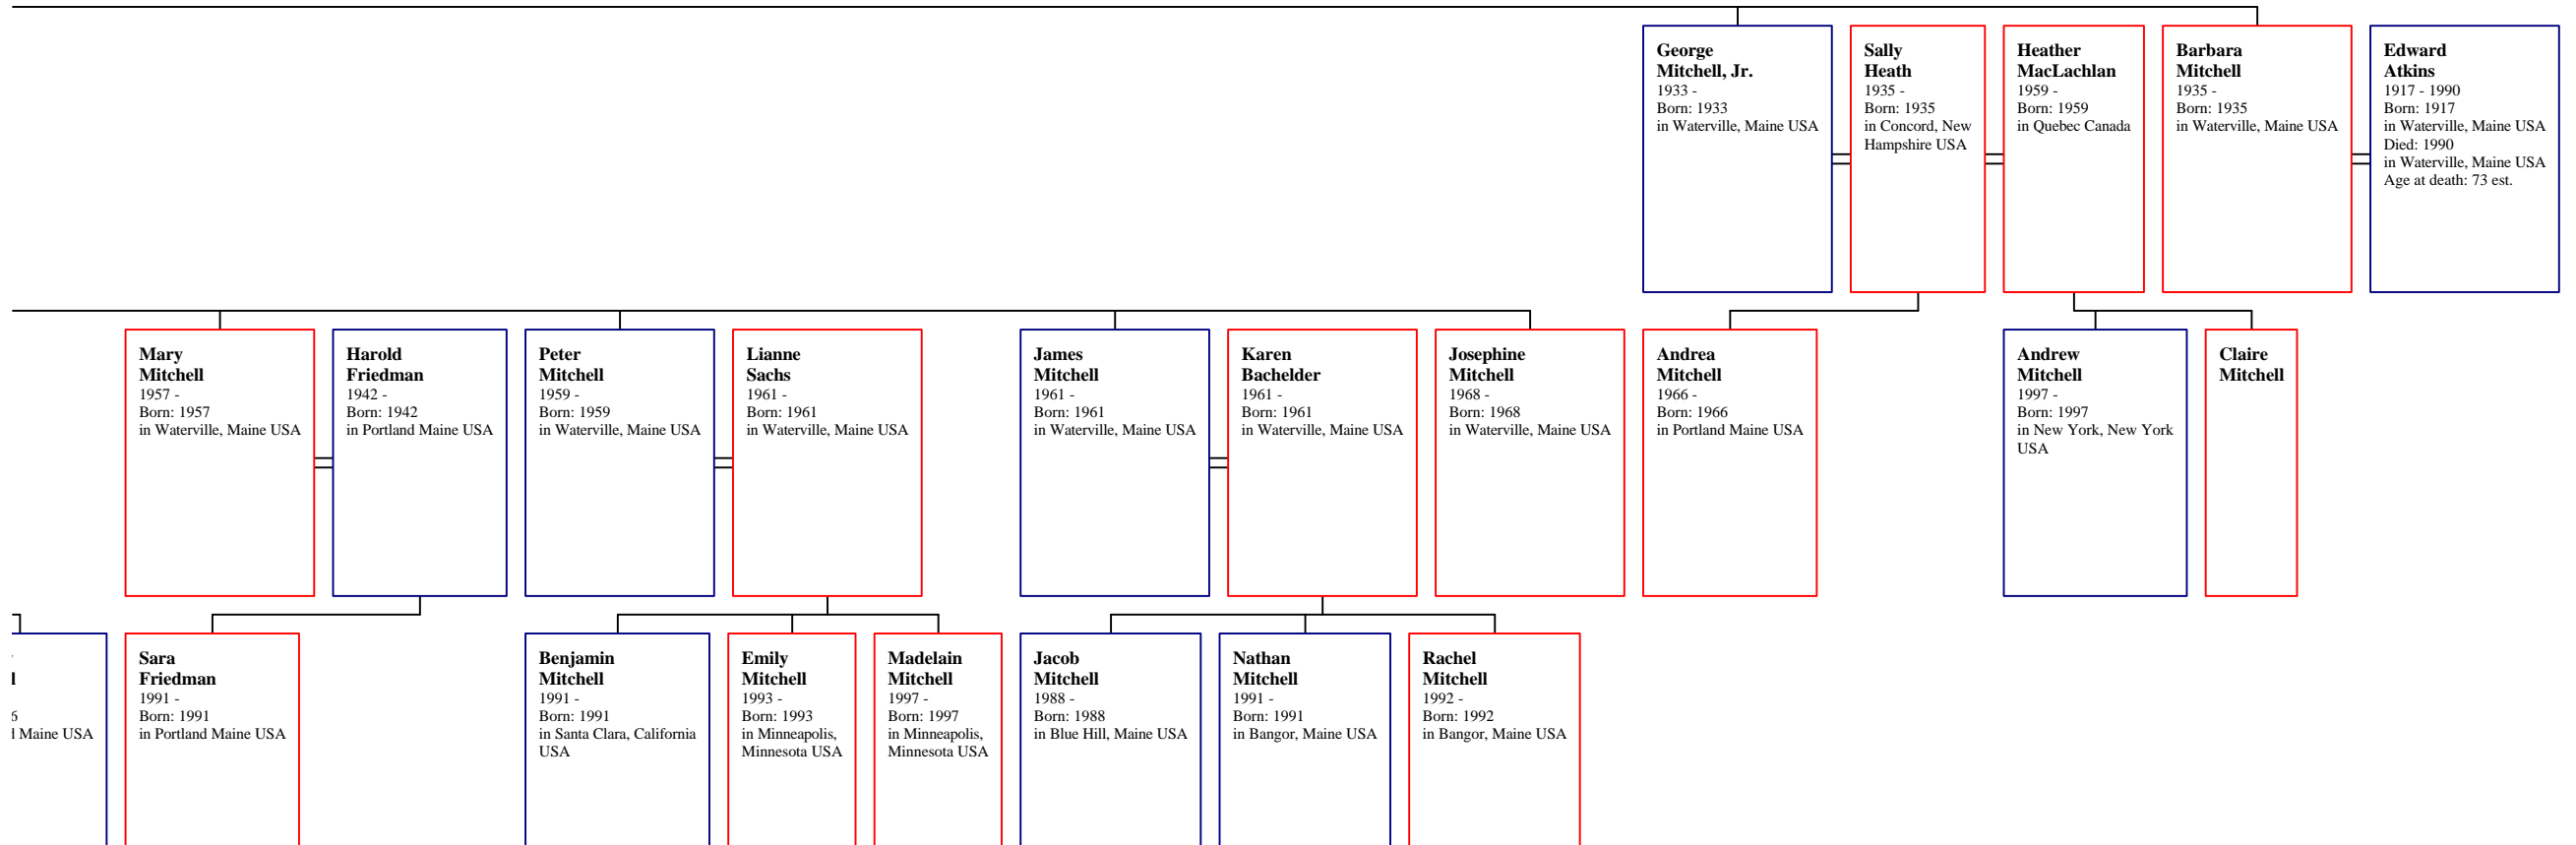

**Eli Sleiman III**  
1991 -  
Born: 1991  
in Jacksonville, Florida USA

**Olivia Sleiman**  
1994 -  
Born: 1994  
in Jacksonville, Florida USA

**Peter Sleiman, Jr.**  
1988 -  
Born: 1988  
in Jacksonville, Florida USA

**Paul Sleiman**  
1991 -  
Born: 1991  
in Jacksonville, Florida USA

**Louis Sleiman**  
1992 -  
Born: 1992  
in Jacksonville, Florida USA

**Anthony Sleiman**  
1996 -  
Born: 1996  
in Jacksonville, Florida USA

1  
5  
1 Maine USA

**Azar Rahaim**  
 aka: Edward  
 Born: in Jezzine, Lebanon  
 Died: in Quincy, MA  
 Immigration: Second, with A.J., in the family to immigrate to U.S. (from Egypt)  
 Comment 1: Construction worker on Suez Canal