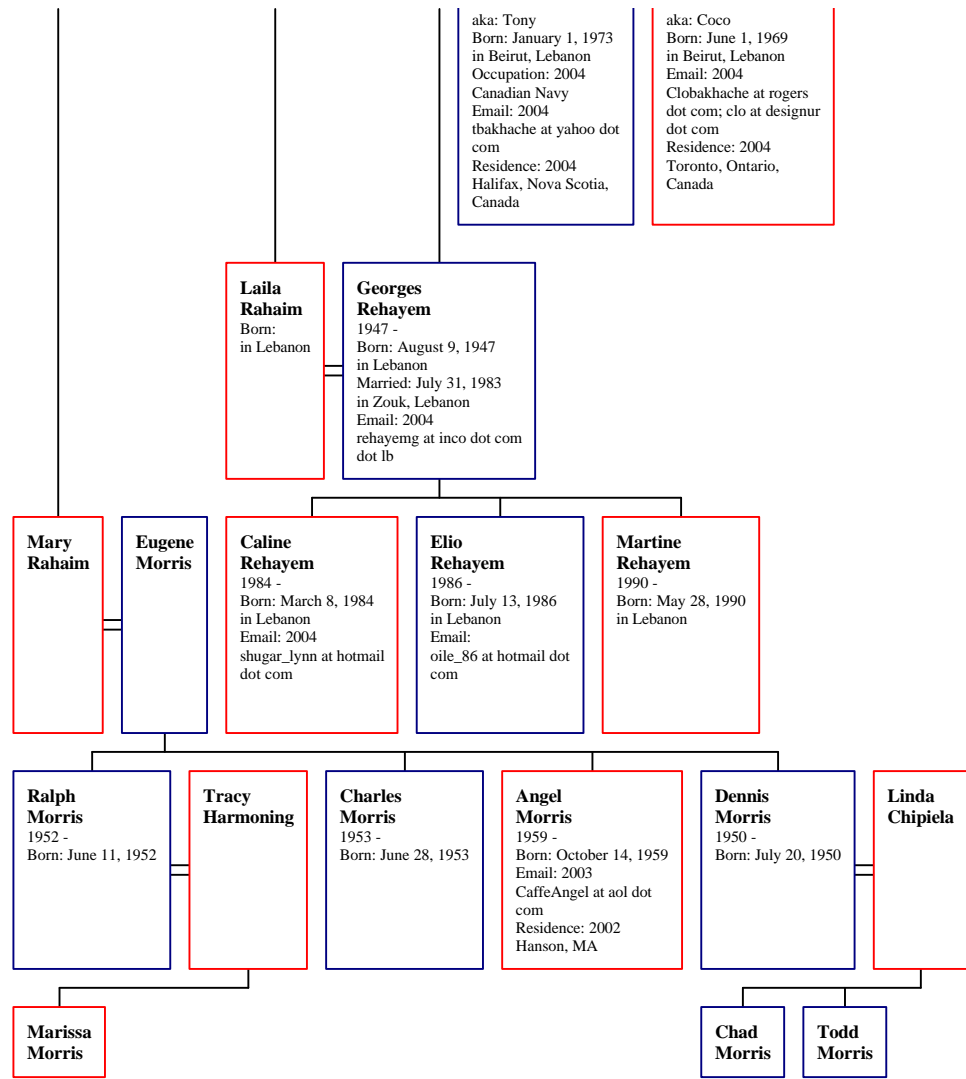

**Antoine Bakhache**  
1973 -  
aka: Tony  
Born: January 1, 1973  
in Beirut, Lebanon

**Clothilde Bakhache**  
1969 -  
aka: Coco  
Born: June 1, 1969  
in Beirut, Lebanon

family by "Beit Elias Bou Hala"  
 Comment 3:  
 The only one among his brothers and sisters to stay in Lebanon  
 Residence: 1914 Beirut, Lebanon