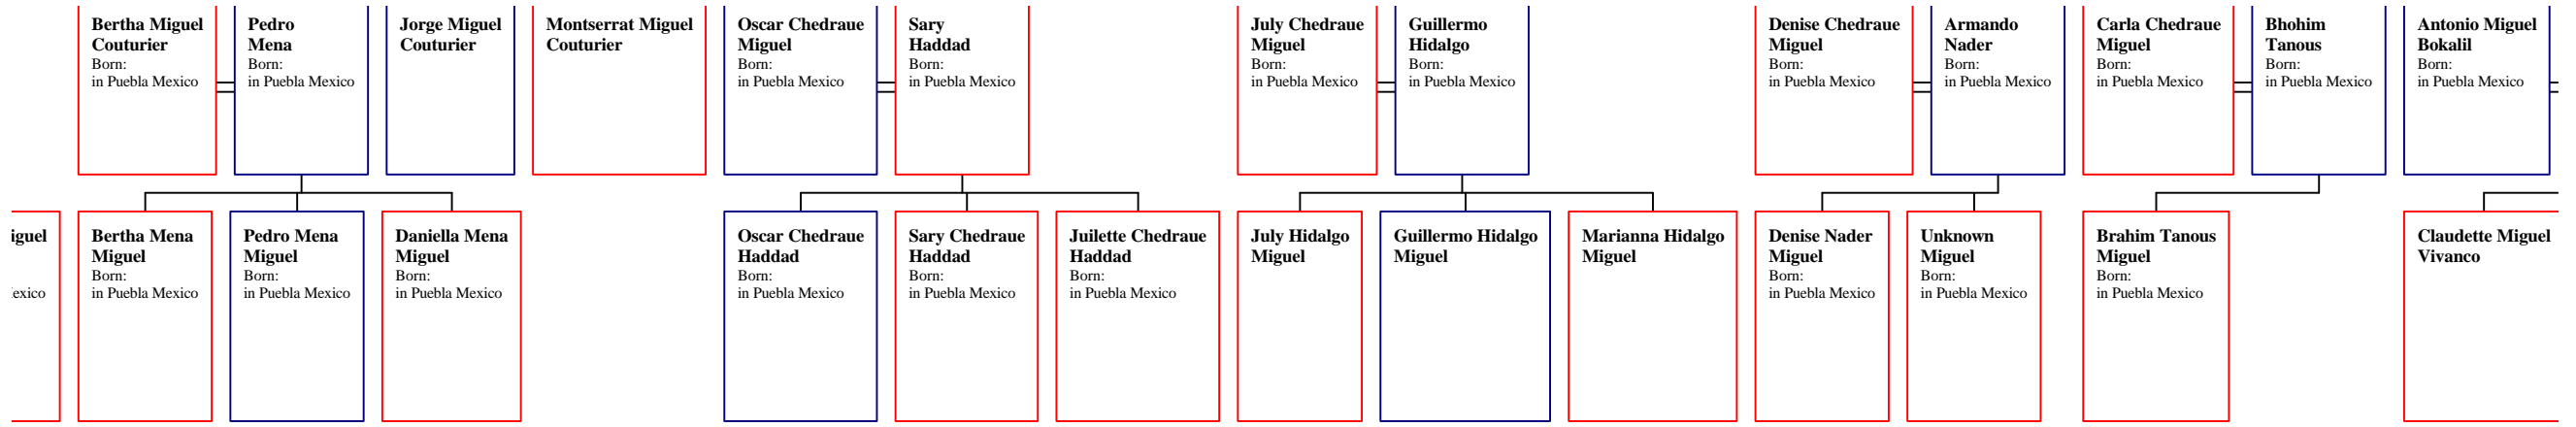

Said Saad  
1899 -  
Born: 1899

Youssef Saad  
1901 -  
Born: 1901

Maroun Saad  
1903 -  
Born: 1903

Marie Saad  
1905 -  
Born: 1905

Bahia Saad  
1907 -  
Born: 1907

Eugenie Saad  
1909 -  
Born: 1909

Elias Mikael Saad  
1905 -  
Born: 1905

Philippe Mikael Saad  
1907 -  
Born: 1907

M S 1' B

**Chages**  
1929 -  
Born: 1929  
in Fallriver,  
Massachusetts USA

**Randy  
Carrera**

<b>Gina Miguel Bejos</b>	<b>Javier Miguel Checa</b>	<b>Marinette Miguel Checa</b>	<b>Christianne Miguel Checa</b>
--------------------------	----------------------------	-------------------------------	---------------------------------

**Rosa Saad**  
 1897 - 1981  
 Born: 1897 in Bkassine Lebanon  
 Died: 1981 in Bangor, Maine USA  
 Age at death: 84 est.  
 Fact 2: Rosa's eldest sister died in childbirth in 1926.  
 Fact 1: Rosa raised her eldest sister's last child originally named Mary, eventually named Rosemary.

1  
5  
1 Maine USA

**Azar Rahaim**  
 aka: Edward  
 Born: in Jezzine, Lebanon  
 Died: in Quincy, MA  
 Immigration: Second, with A.J., in the family to immigrate to U.S. (from Egypt)  
 Comment 1: Construction worker on Suez Canal