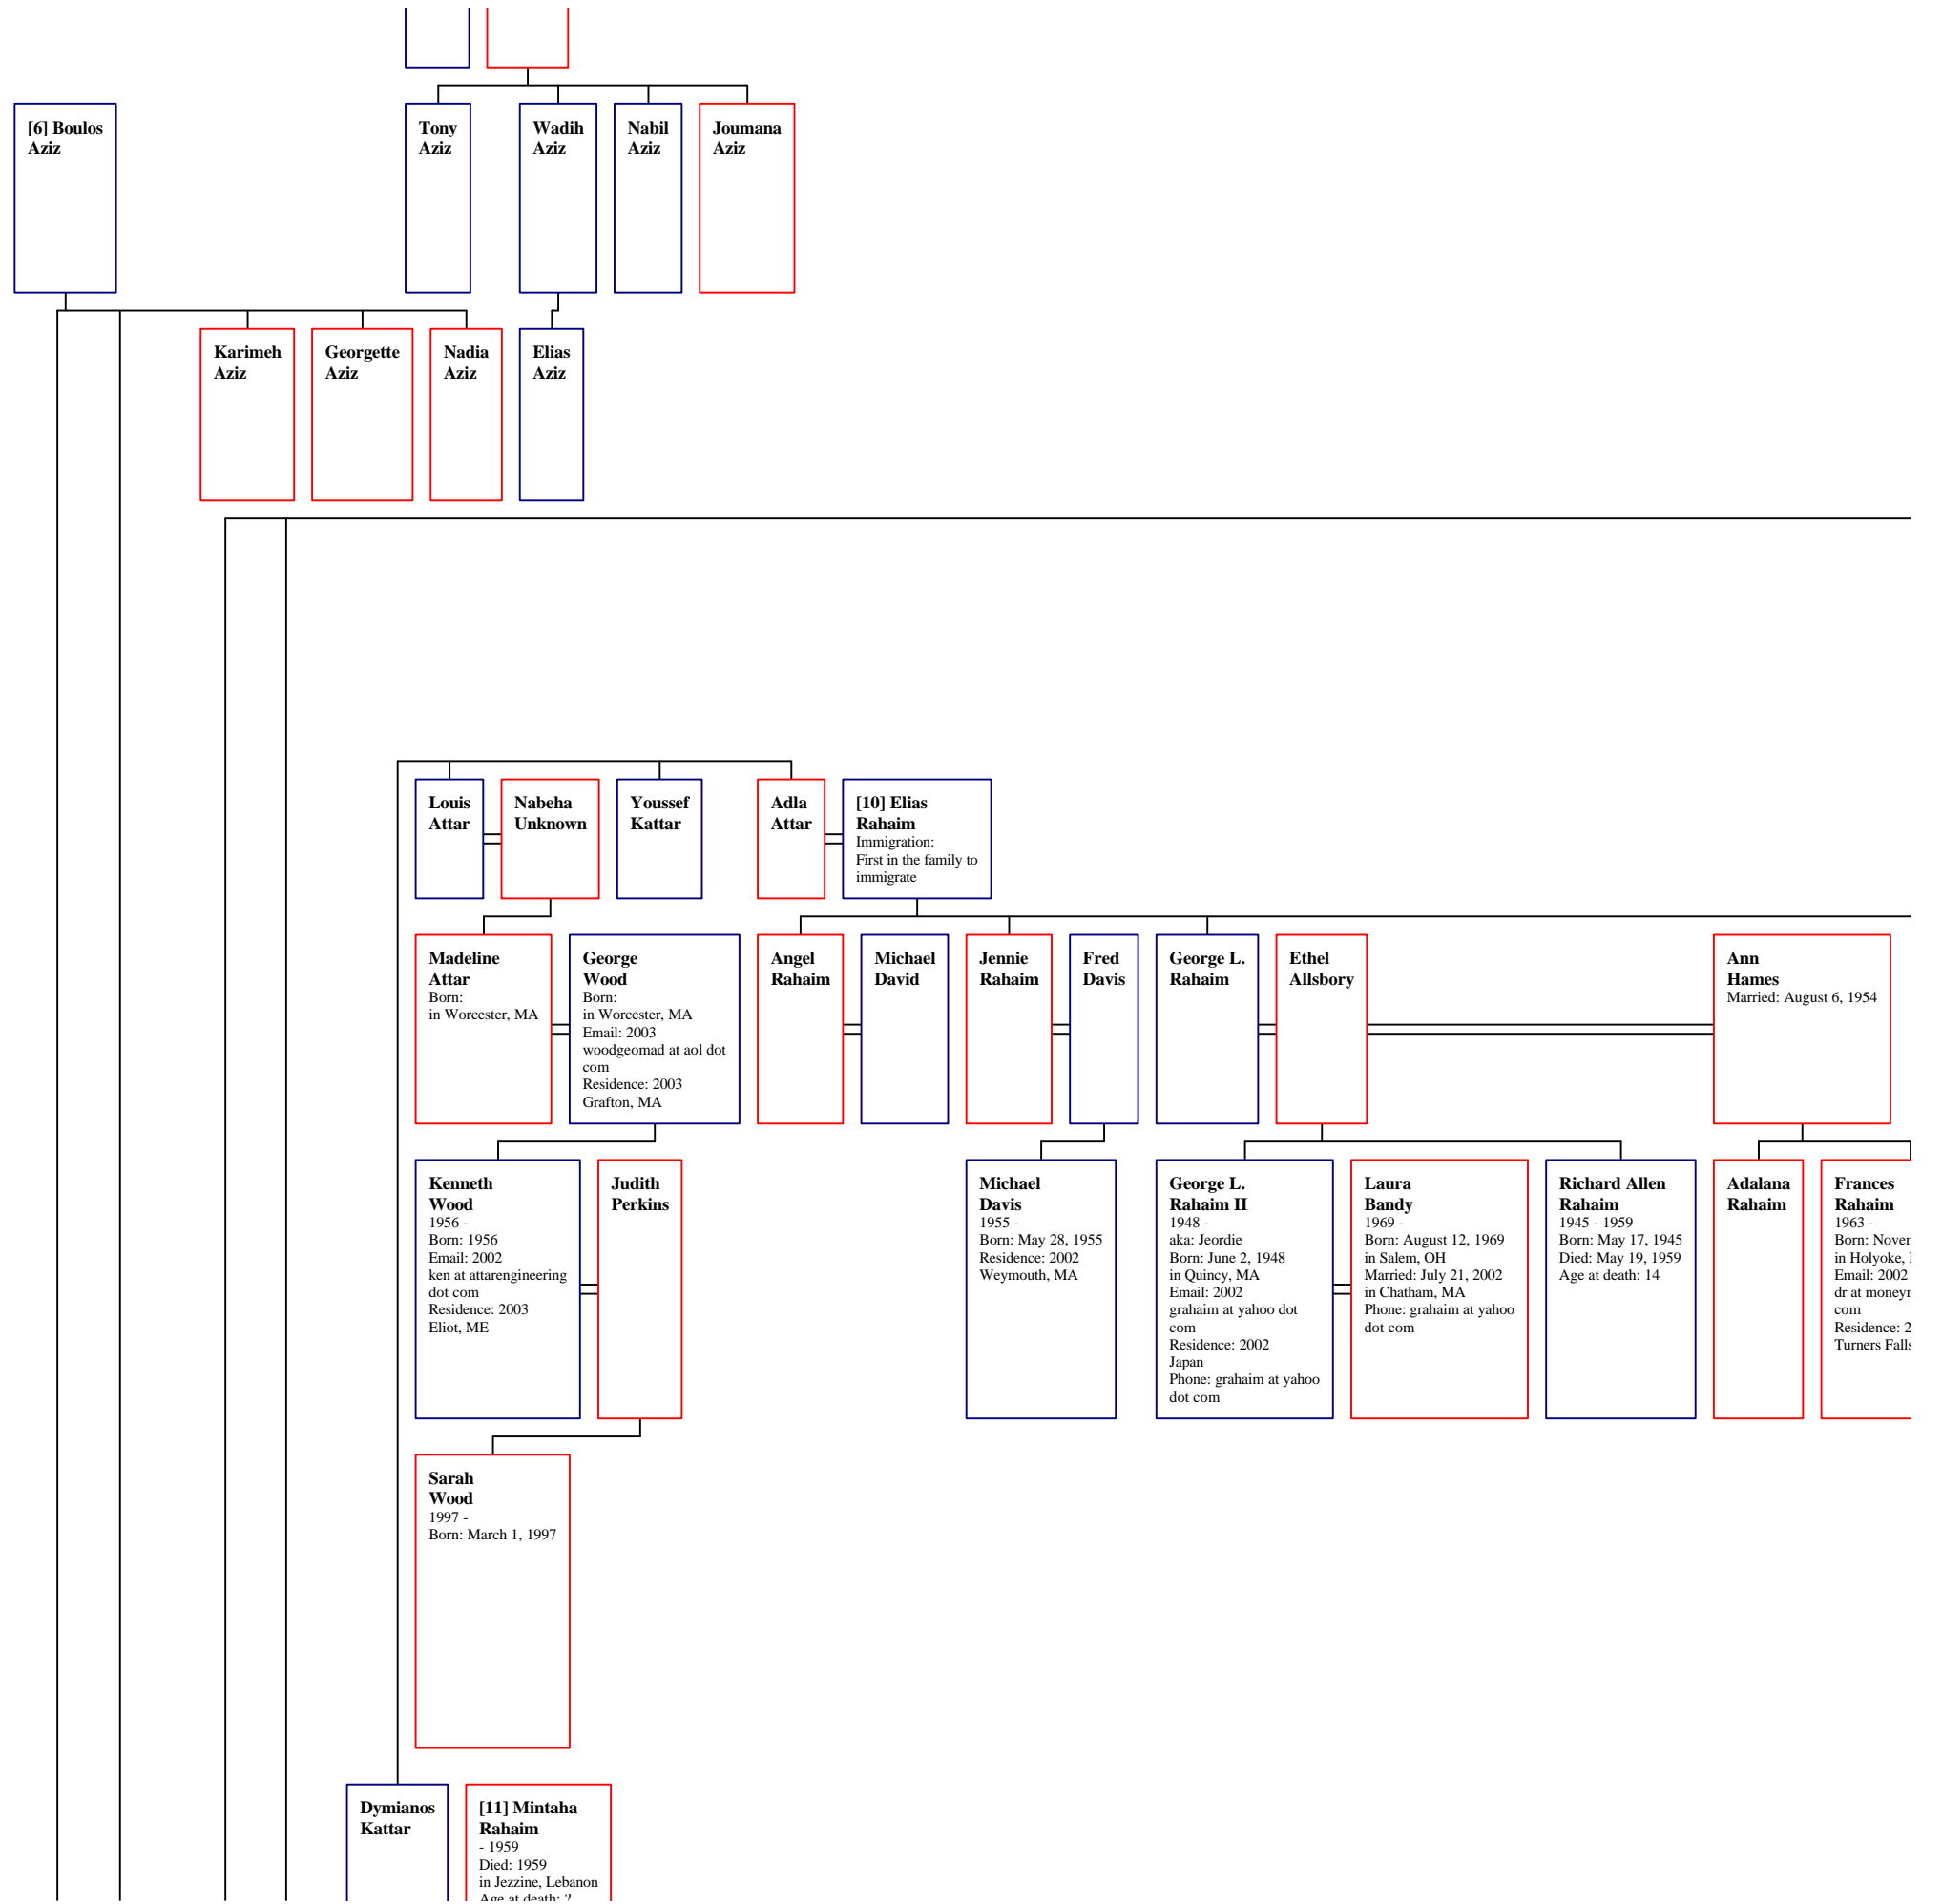

**Caline Aziz**

**Grassia Aziz**

**Elias Aziz**

**Wadad Aziz**

Age at death: /6 est.

Age at death: /5 est.  
Burial: 1991  
Gardner, MA

**Salvatore Marozzi**

**[9] Mariam Rahaim**  
Born: in Jezzine, Lebanon  
Residence: Egypt