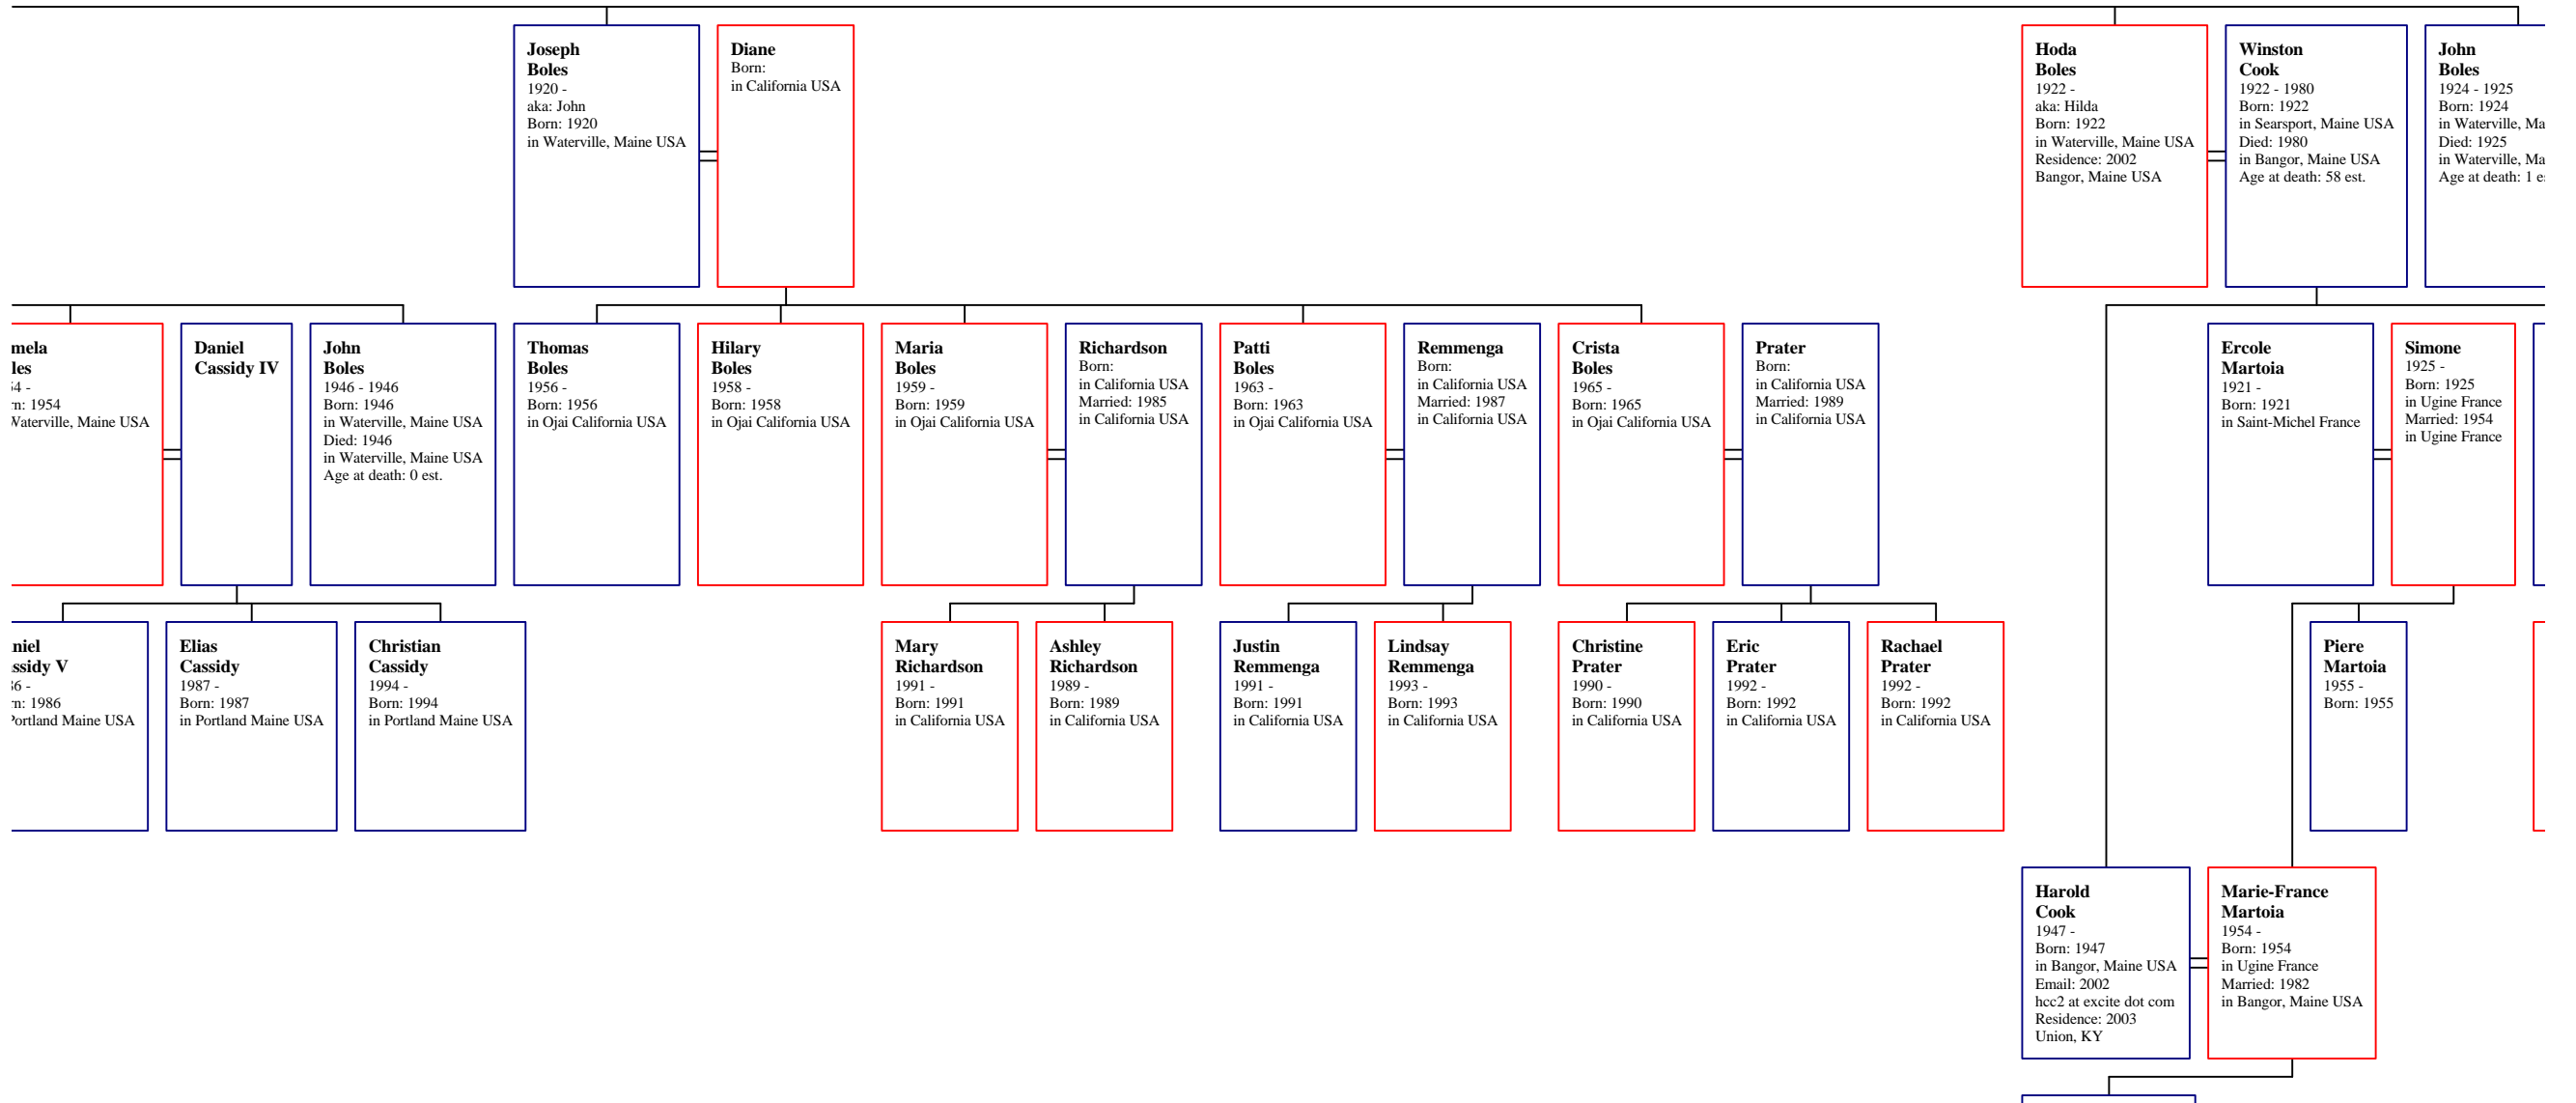

Said Saad  
1899 -  
Born: 1899

Youssef Saad  
1901 -  
Born: 1901

Maroun Saad  
1903 -  
Born: 1903

Marie Saad  
1905 -  
Born: 1905

Bahia Saad  
1907 -  
Born: 1907

Eugenie Saad  
1909 -  
Born: 1909

Elias Mikael Saad  
1905 -  
Born: 1905

Philippe Mikael Saad  
1907 -  
Born: 1907

M S 1' B

**Chages**  
1929 -  
Born: 1929  
in Fallriver,  
Massachusetts USA

**Randy  
Carrera**

<b>Gina Miguel Bejos</b>	<b>Javier Miguel Checa</b>	<b>Marinette Miguel Checa</b>	<b>Christianne Miguel Checa</b>
--------------------------	----------------------------	-------------------------------	---------------------------------

**Rosa Saad**  
 1897 - 1981  
 Born: 1897 in Bkassine Lebanon  
 Died: 1981 in Bangor, Maine USA  
 Age at death: 84 est.  
 Fact 2: Rosa's eldest sister died in childbirth in 1926.  
 Fact 1: Rosa raised her eldest sister's last child originally named Mary, eventually named Rosemary.