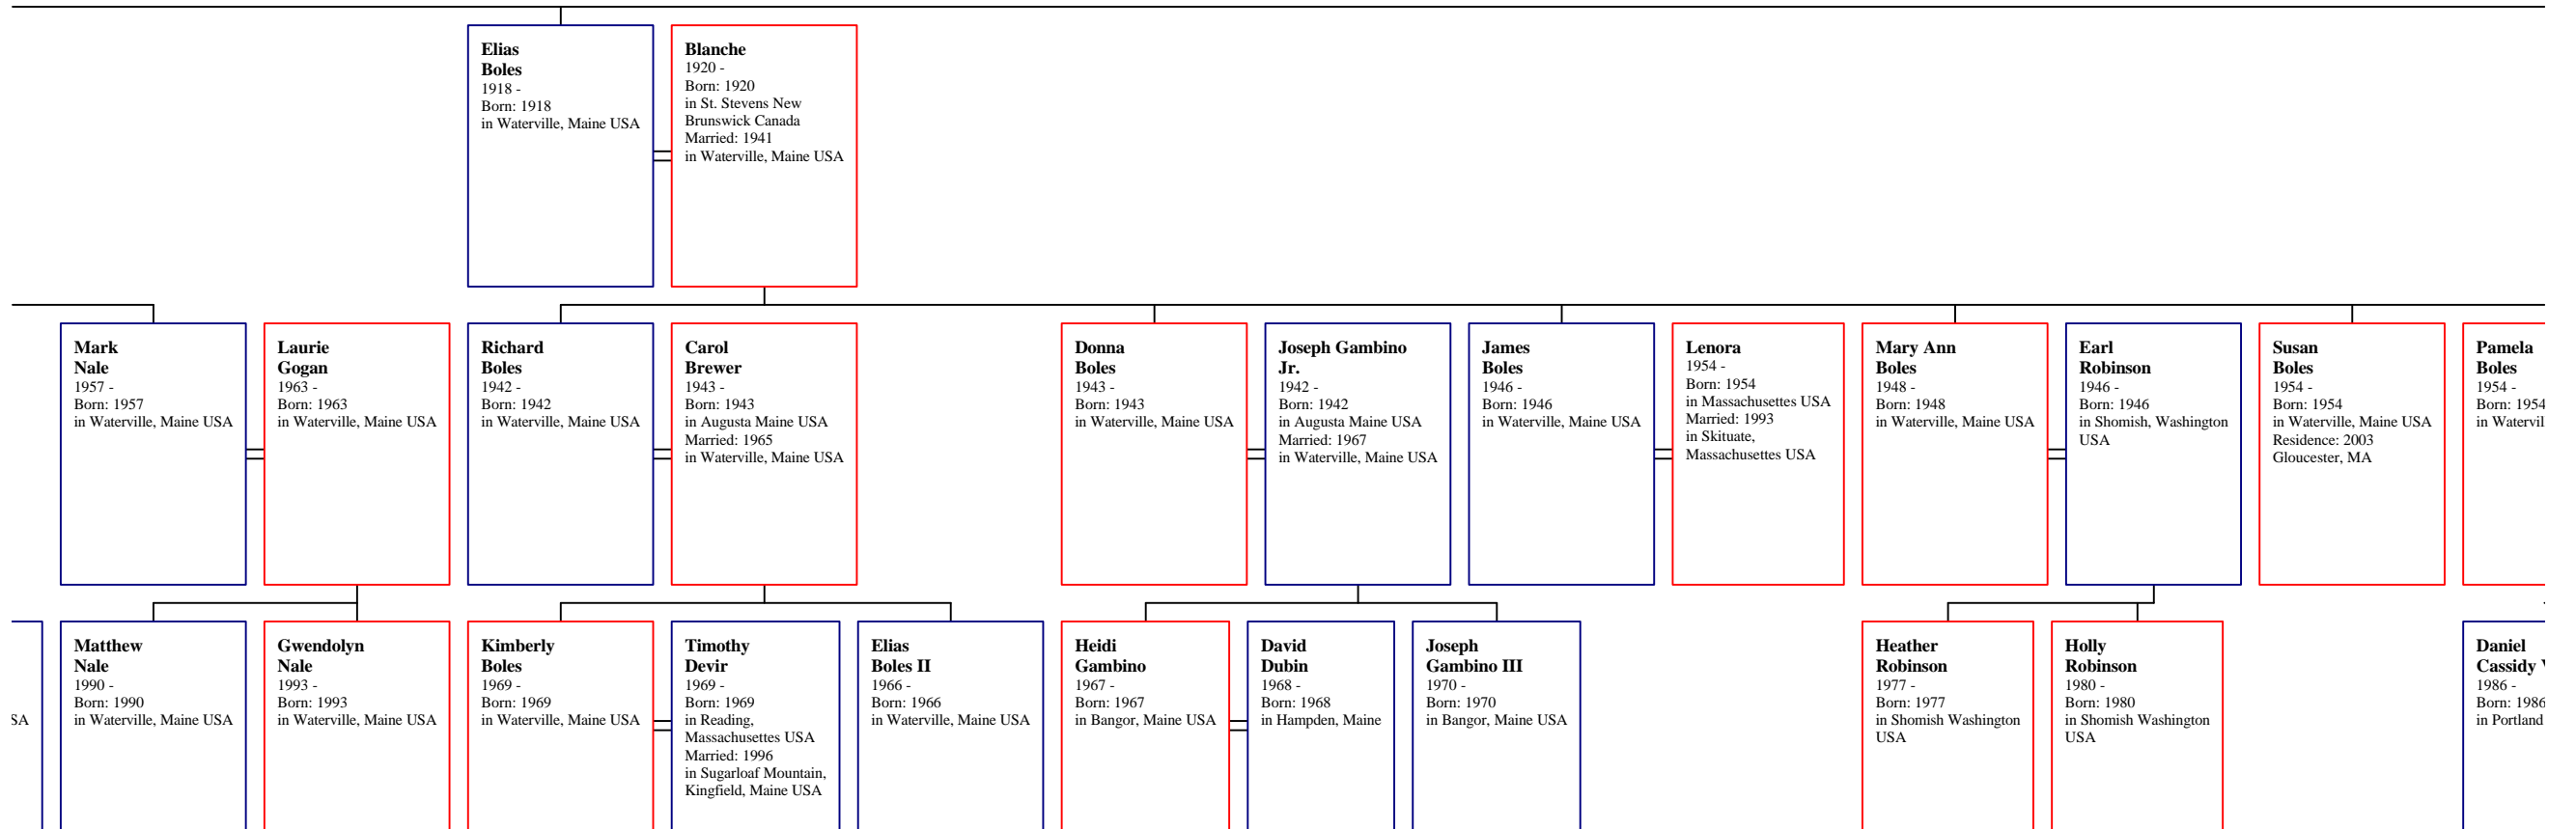

Said Saad  
1899 -  
Born: 1899

Youssef Saad  
1901 -  
Born: 1901

Maroun Saad  
1903 -  
Born: 1903

Marie Saad  
1905 -  
Born: 1905

Bahia Saad  
1907 -  
Born: 1907

Eugenie Saad  
1909 -  
Born: 1909

Elias Mikael Saad  
1905 -  
Born: 1905

Philippe Mikael Saad  
1907 -  
Born: 1907

M S 1' B

**Chages**  
1929 -  
Born: 1929  
in Fallriver,  
Massachusetts USA

**Randy  
Carrera**

<b>Gina Miguel Bejos</b>	<b>Javier Miguel Checa</b>	<b>Marinette Miguel Checa</b>	<b>Christianne Miguel Checa</b>
--------------------------	----------------------------	-------------------------------	---------------------------------

**Rosa Saad**  
 1897 - 1981  
 Born: 1897 in Bkassine Lebanon  
 Died: 1981 in Bangor, Maine USA  
 Age at death: 84 est.  
 Fact 2: Rosa's eldest sister died in childbirth in 1926.  
 Fact 1: Rosa raised her eldest sister's last child originally named Mary, eventually named Rosemary.

**Elias Karam**  
 1892 - 1962  
 Born: 1892 in Bkassine Lebanon  
 Married: in Bkassine Lebanon  
 Died: 1962 in Bangor, Maine USA  
 Age at death: 70 est.

**Rosemary Karam**  
 1926 - 2002  
 Born: March 23, 1926 in Waterville, Maine USA  
 Died: February 26, 2002 in Bangor, Maine USA  
 Age at death: 75  
 Fact 1: Named Mary at birth, at some point in her youth her name was changed to Rosemary.