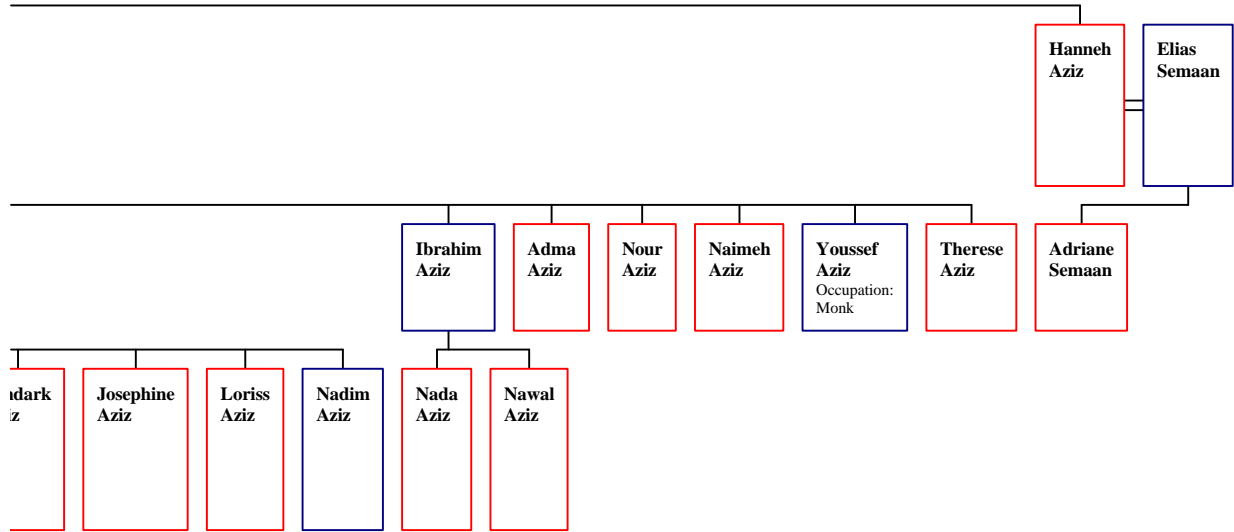

**Lina Aziz**

**Anissa Aziz**

**Ghassane Aziz**

**Ramzy Aziz**

**Youssef Aziz**

**Charbel Aziz**

**Christine Aziz**

**Rodolph Aziz**

**Caline Aziz**

**Grassia Aziz**

**Elias Aziz**

**Wadad Aziz**

Age at death: /6 est.

Age at death: /5 est.  
Burial: 1991  
Gardner, MA

**Salvatore Marozzi**

**[9] Mariam Rahaim**  
Born: in Jezzine, Lebanon  
Residence: Egypt