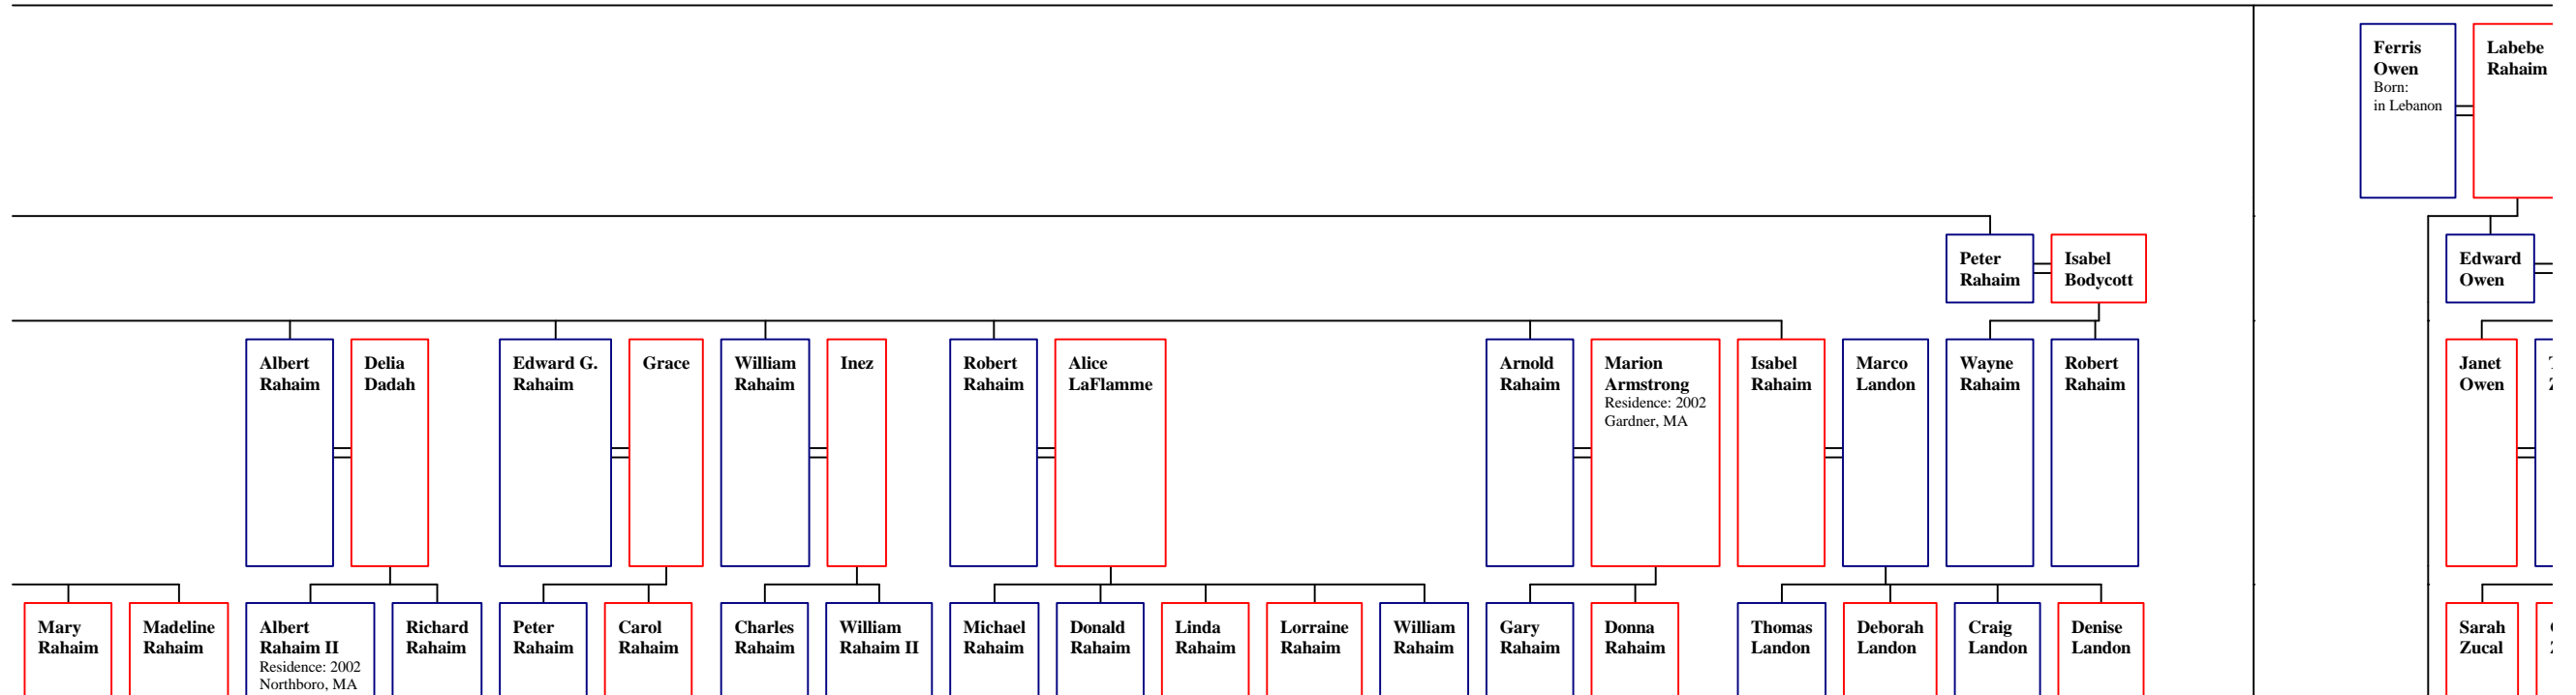

**Paul Sleiman**  
1991 -  
Born: 1991  
in Jacksonville, Florida USA

**Louis Sleiman**  
1992 -  
Born: 1992  
in Jacksonville, Florida USA

**Anthony Sleiman**  
1996 -  
Born: 1996  
in Jacksonville, Florida USA

1  
5  
1 Maine USA

**Azar Rahaim**  
 aka: Edward  
 Born: in Jezzine, Lebanon  
 Died: in Quincy, MA  
 Immigration: Second, with A.J., in the family to immigrate to U.S. (from Egypt)  
 Comment 1: Construction worker on Suez Canal