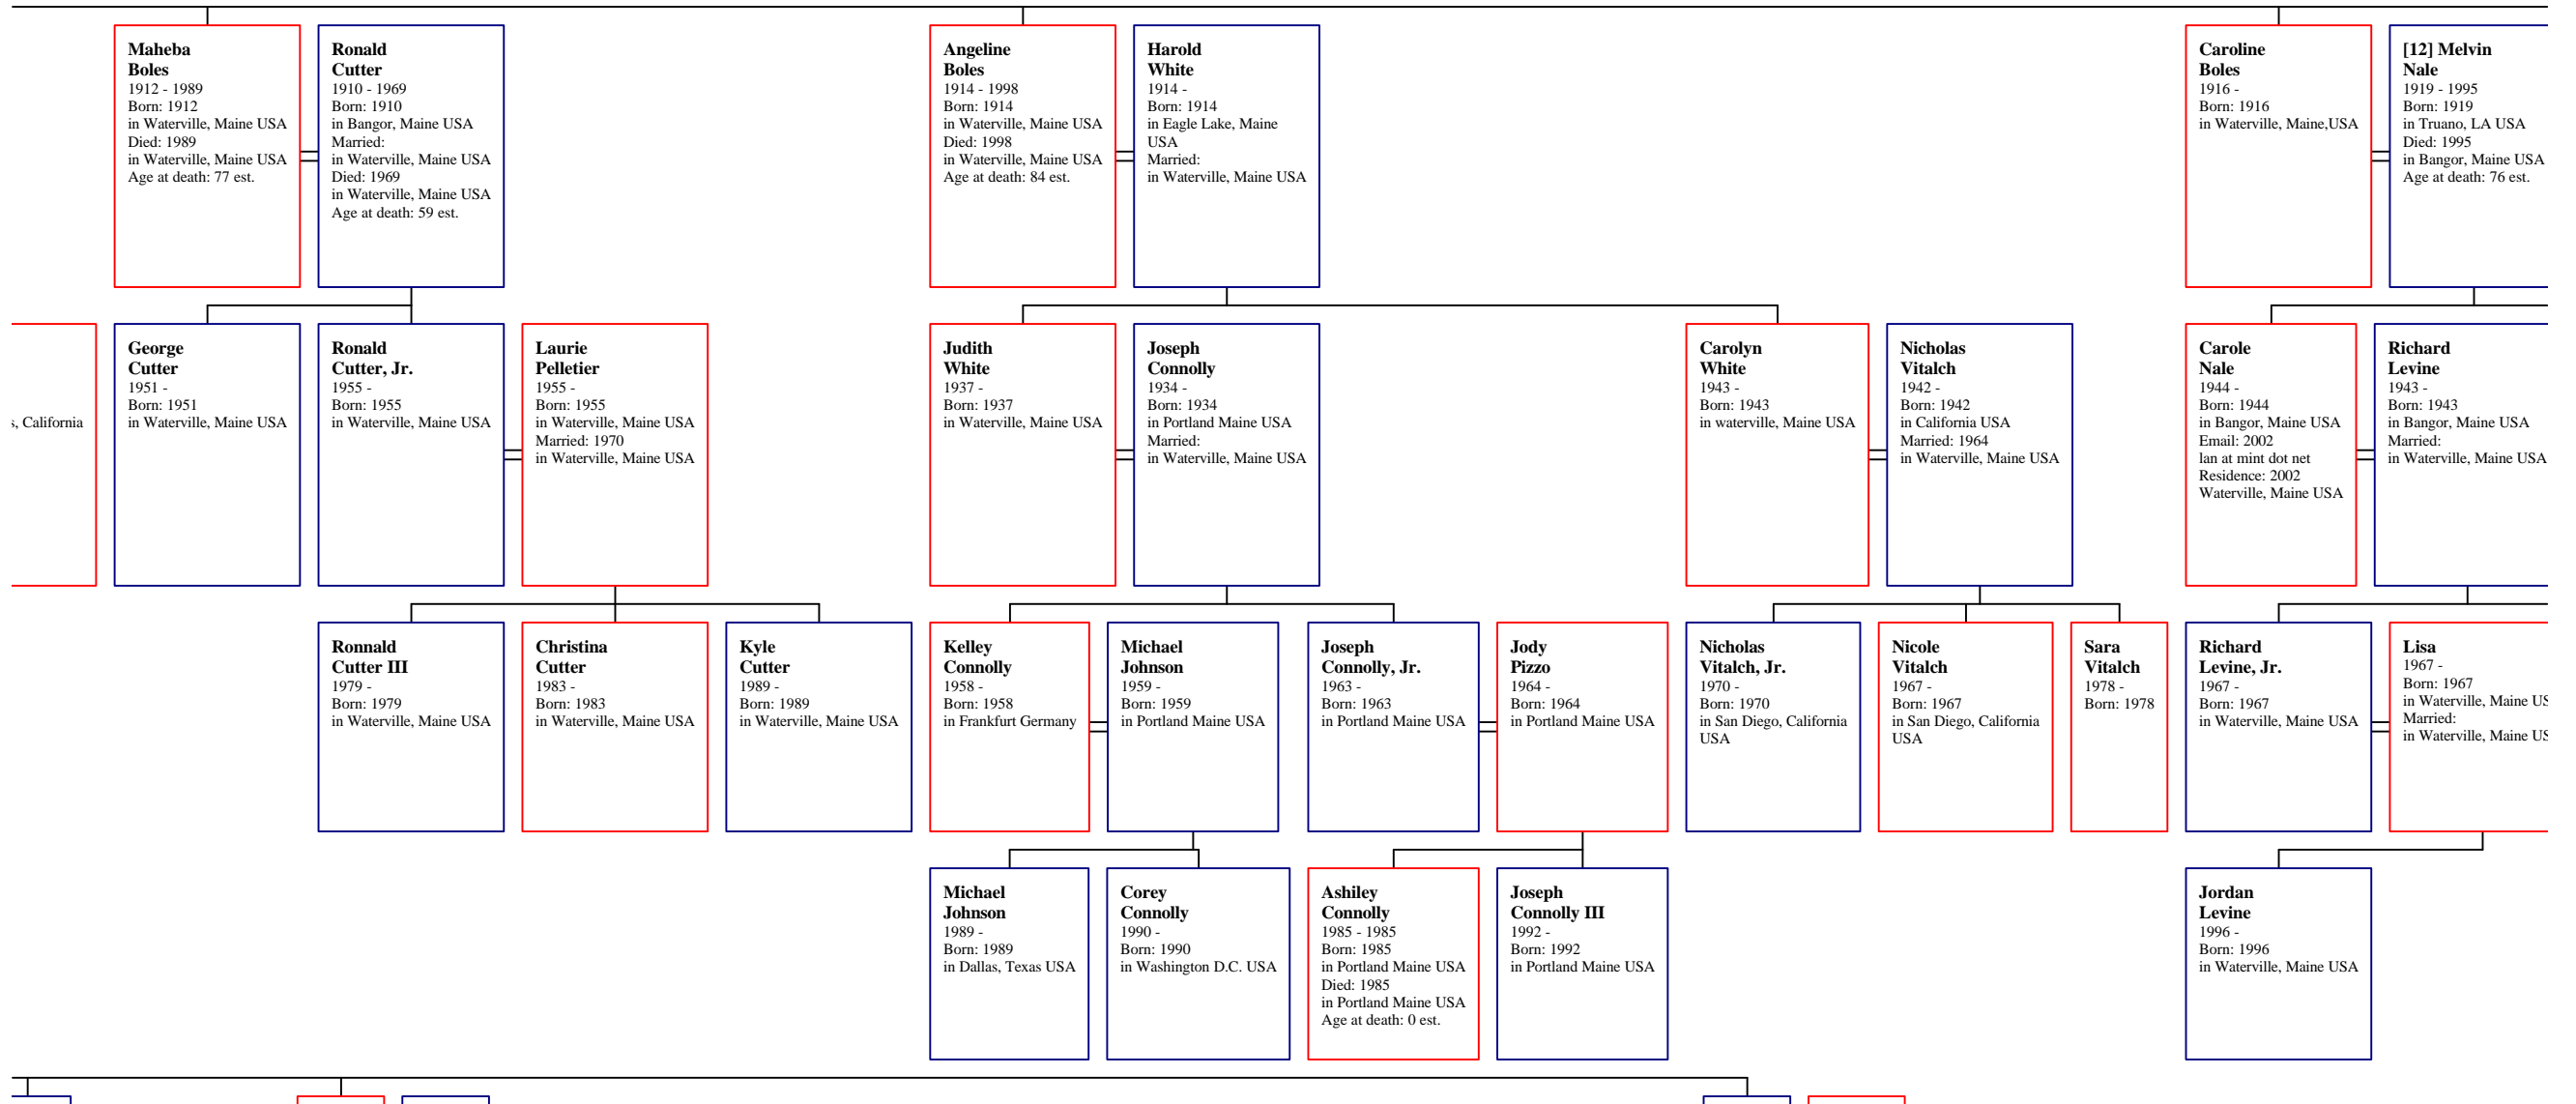

Said Saad  
1899 -  
Born: 1899

Youssef Saad  
1901 -  
Born: 1901

Maroun Saad  
1903 -  
Born: 1903

Marie Saad  
1905 -  
Born: 1905

Bahia Saad  
1907 -  
Born: 1907

Eugenie Saad  
1909 -  
Born: 1909

Elias Mikael Saad  
1905 -  
Born: 1905

Philippe Mikael Saad  
1907 -  
Born: 1907

M S 1' B

**Chages**  
1929 -  
Born: 1929  
in Fallriver,  
Massachusetts USA

**Randy  
Carrera**

<b>Gina Miguel Bejos</b>	<b>Javier Miguel Checa</b>	<b>Marinette Miguel Checa</b>	<b>Christianne Miguel Checa</b>
--------------------------	----------------------------	-------------------------------	---------------------------------

**Rosa Saad**  
 1897 - 1981  
 Born: 1897 in Bkassine Lebanon  
 Died: 1981 in Bangor, Maine USA  
 Age at death: 84 est.  
 Fact 2: Rosa's eldest sister died in childbirth in 1926.  
 Fact 1: Rosa raised her eldest sister's last child originally named Mary, eventually named Rosemary.