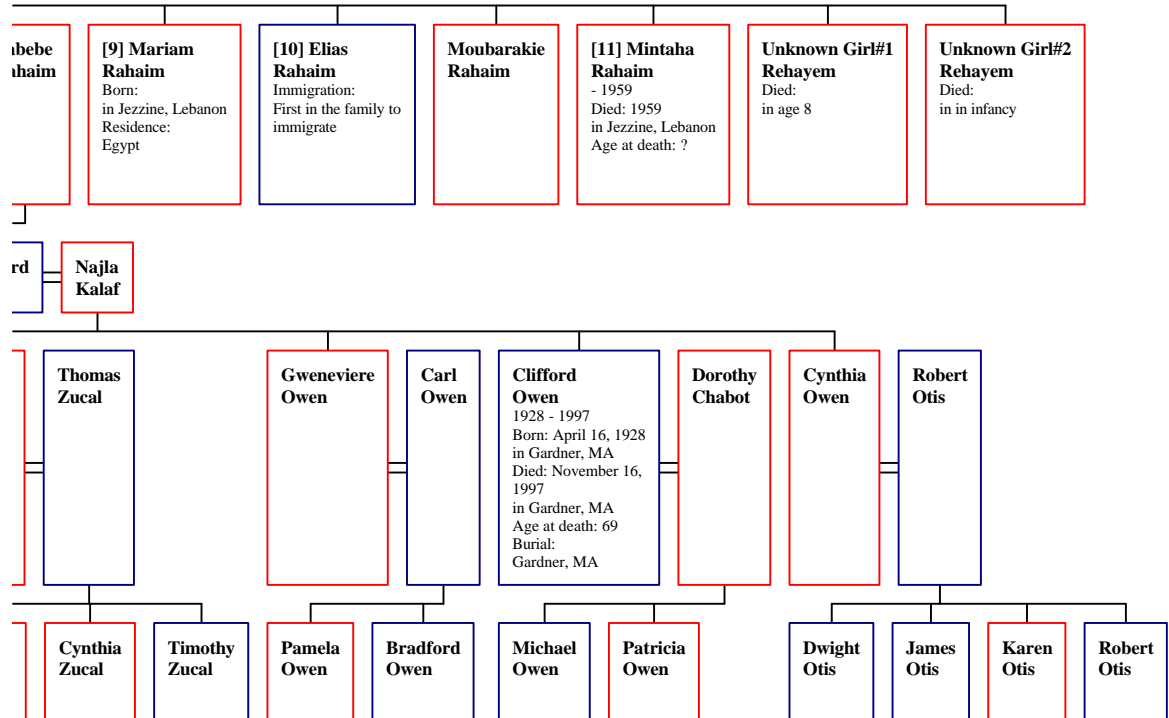

**Eli Sleiman III**  
1991 -  
Born: 1991  
in Jacksonville, Florida USA

**Olivia Sleiman**  
1994 -  
Born: 1994  
in Jacksonville, Florida USA

**Peter Sleiman, Jr.**  
1988 -  
Born: 1988  
in Jacksonville, Florida USA

**Paul Sleiman**  
1991 -  
Born: 1991  
in Jacksonville, Florida USA

**Louis Sleiman**  
1992 -  
Born: 1992  
in Jacksonville, Florida USA

**Anthony Sleiman**  
1996 -  
Born: 1996  
in Jacksonville, Florida USA

1  
5  
1 Maine USA

**Azar Rahaim**  
 aka: Edward  
 Born: in Jezzine, Lebanon  
 Died: in Quincy, MA  
 Immigration: Second, with A.J., in the family to immigrate to U.S. (from Egypt)  
 Comment 1: Construction worker on Suez Canal