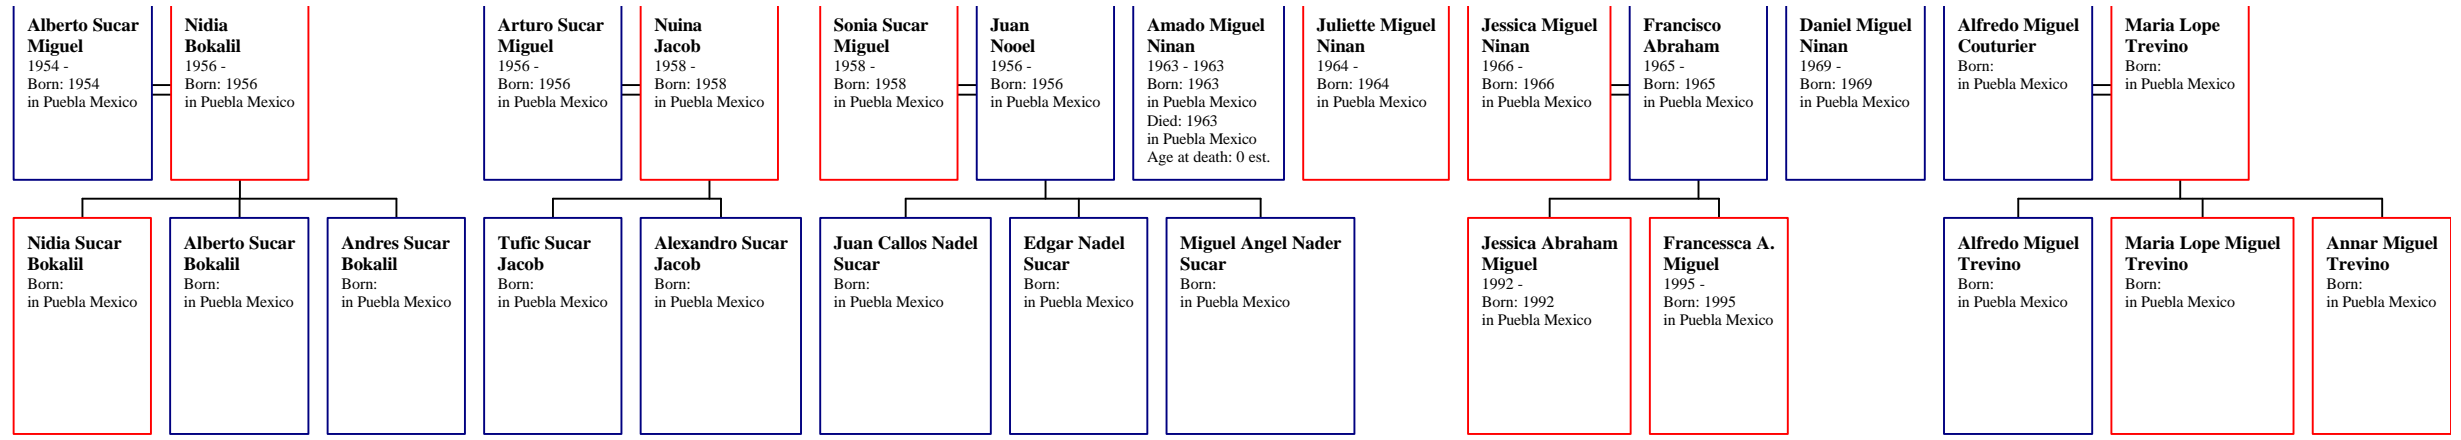

Said Saad  
1899 -  
Born: 1899

Youssef Saad  
1901 -  
Born: 1901

Maroun Saad  
1903 -  
Born: 1903

Marie Saad  
1905 -  
Born: 1905

Bahia Saad  
1907 -  
Born: 1907

Eugenie Saad  
1909 -  
Born: 1909

Elias Mikael Saad  
1905 -  
Born: 1905

Philippe Mikael Saad  
1907 -  
Born: 1907

M S 1' B

**Chages**  
1929 -  
Born: 1929  
in Fallriver,  
Massachusetts USA

**Randy  
Carrera**

<b>Gina Miguel Bejos</b>	<b>Javier Miguel Checa</b>	<b>Marinette Miguel Checa</b>	<b>Christianne Miguel Checa</b>
--------------------------	----------------------------	-------------------------------	---------------------------------

**Rosa Saad**  
 1897 - 1981  
 Born: 1897 in Bkassine Lebanon  
 Died: 1981 in Bangor, Maine USA  
 Age at death: 84 est.  
 Fact 2: Rosa's eldest sister died in childbirth in 1926.  
 Fact 1: Rosa raised her eldest sister's last child originally named Mary, eventually named Rosemary.

1  
5  
1 Maine USA

**Azar Rahaim**  
 aka: Edward  
 Born: in Jezzine, Lebanon  
 Died: in Quincy, MA  
 Immigration: Second, with A.J., in the family to immigrate to U.S. (from Egypt)  
 Comment 1: Construction worker on Suez Canal