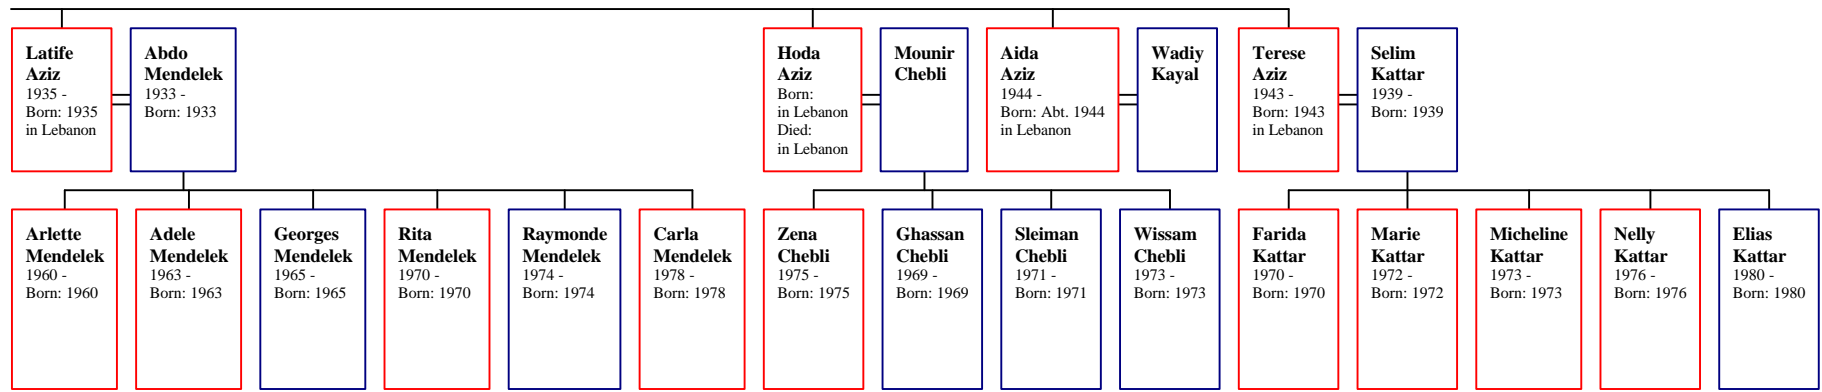

**Antoine Bakhache**  
1973 -  
aka: Tony  
Born: January 1, 1973  
in Beirut, Lebanon

**Clothilde Bakhache**  
1969 -  
aka: Coco  
Born: June 1, 1969  
in Beirut, Lebanon

family by "Beit Elias Bou Hala"  
 Comment 3:  
 The only one among his brothers and sisters to stay in Lebanon  
 Residence: 1914 Beirut, Lebanon