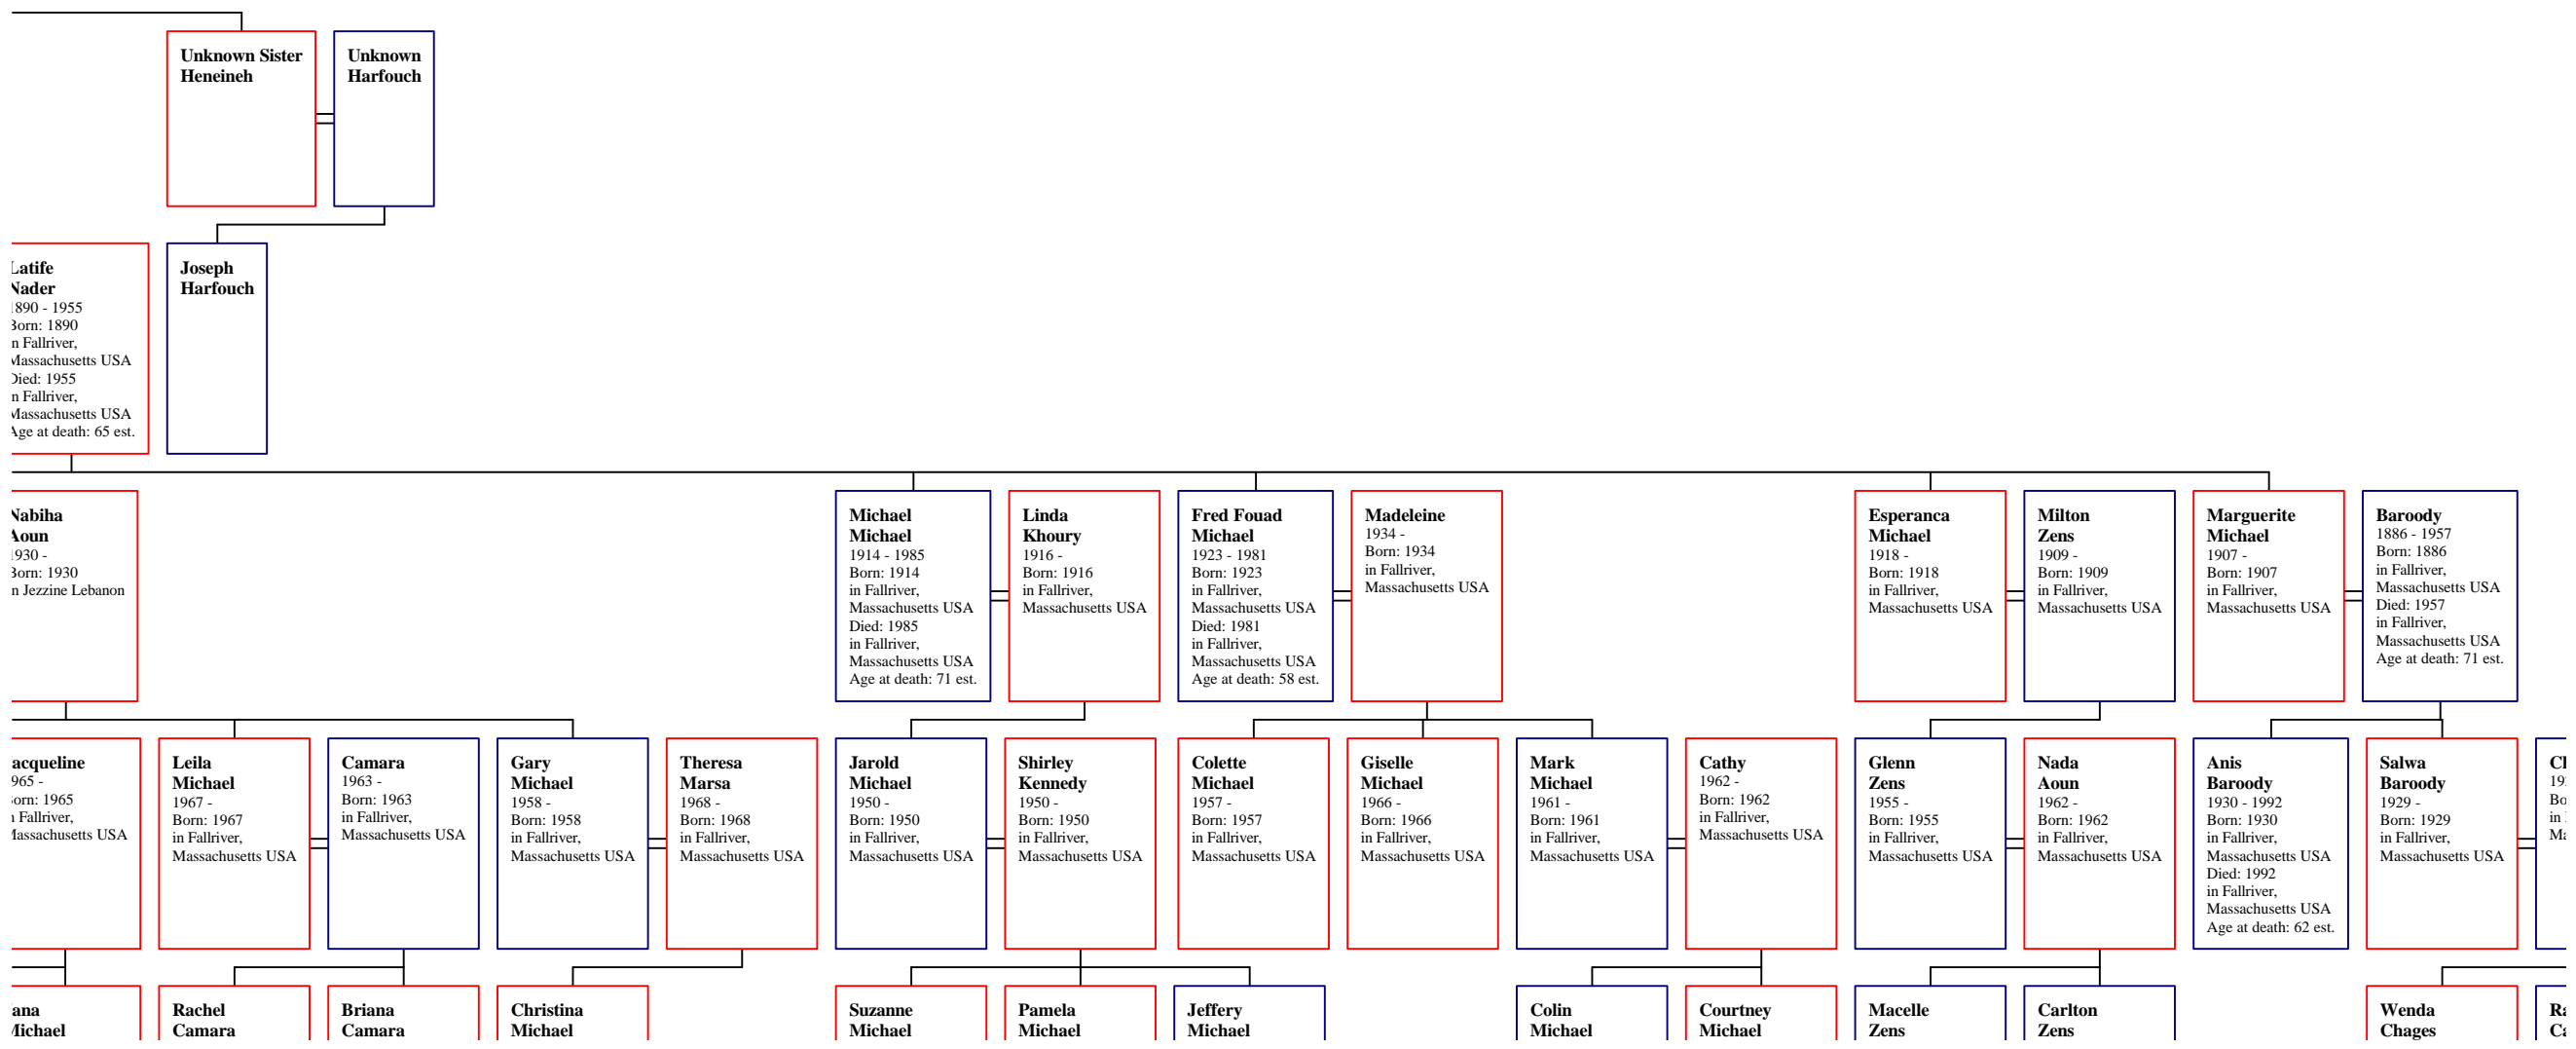

Said Saad  
1899 -  
Born: 1899

Youssef Saad  
1901 -  
Born: 1901

Maroun Saad  
1903 -  
Born: 1903

Marie Saad  
1905 -  
Born: 1905

Bahia Saad  
1907 -  
Born: 1907

Eugenie Saad  
1909 -  
Born: 1909

Elias Mikael Saad  
1905 -  
Born: 1905

Philippe Mikael Saad  
1907 -  
Born: 1907

M S 1' B

**Chages**  
1929 -  
Born: 1929  
in Fallriver,  
Massachusetts USA

**Randy  
Carrera**

<b>Gina Miguel Bejos</b>	<b>Javier Miguel Checa</b>	<b>Marinette Miguel Checa</b>	<b>Christianne Miguel Checa</b>
--------------------------	----------------------------	-------------------------------	---------------------------------

**Rosa Saad**  
 1897 - 1981  
 Born: 1897 in Bkassine Lebanon  
 Died: 1981 in Bangor, Maine USA  
 Age at death: 84 est.  
 Fact 2: Rosa's eldest sister died in childbirth in 1926.  
 Fact 1: Rosa raised her eldest sister's last child originally named Mary, eventually named Rosemary.