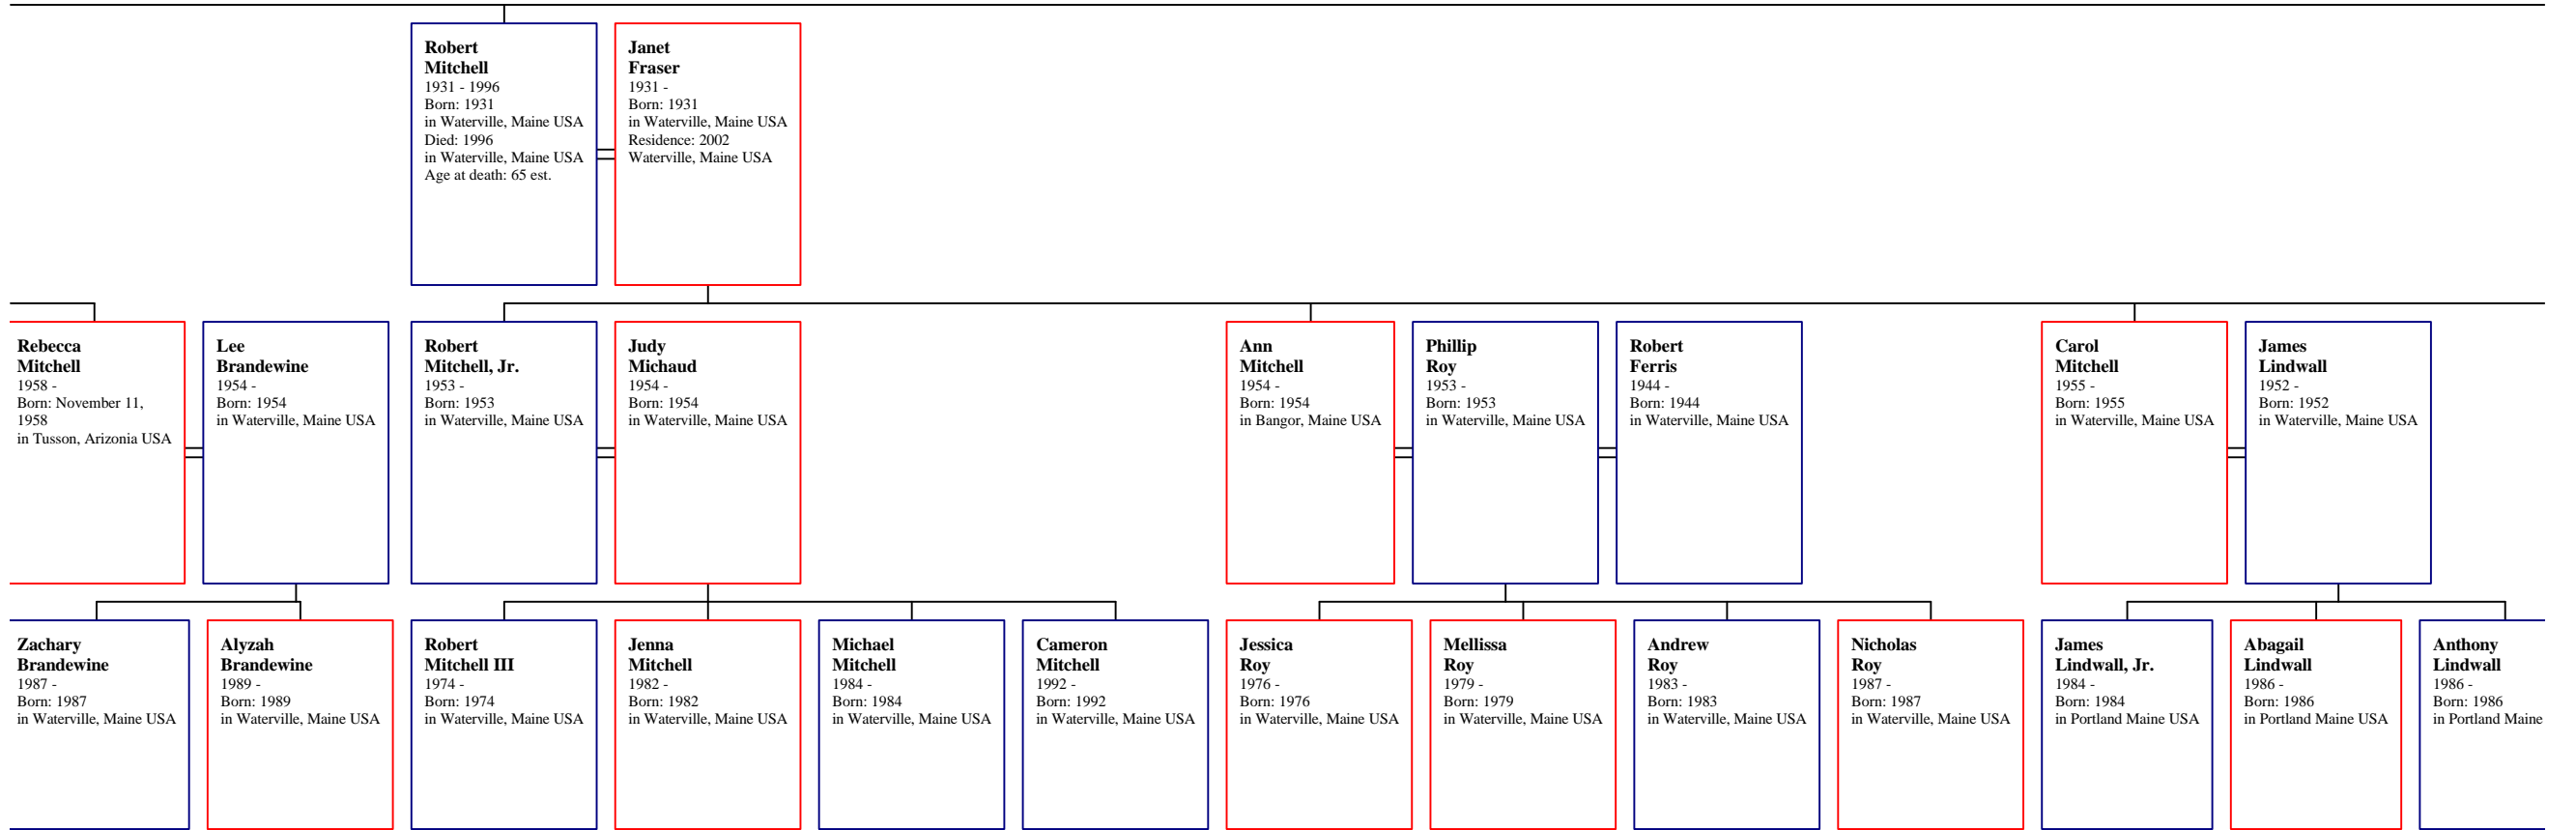

**Eli Sleiman III**  
1991 -  
Born: 1991  
in Jacksonville, Florida USA

**Olivia Sleiman**  
1994 -  
Born: 1994  
in Jacksonville, Florida USA

**Peter Sleiman, Jr.**  
1988 -  
Born: 1988  
in Jacksonville, Florida USA

**Paul Sleiman**  
1991 -  
Born: 1991  
in Jacksonville, Florida USA

**Louis Sleiman**  
1992 -  
Born: 1992  
in Jacksonville, Florida USA

**Anthony Sleiman**  
1996 -  
Born: 1996  
in Jacksonville, Florida USA

1  
5  
1 Maine USA

**Azar Rahaim**  
 aka: Edward  
 Born: in Jezzine, Lebanon  
 Died: in Quincy, MA  
 Immigration: Second, with A.J., in the family to immigrate to U.S. (from Egypt)  
 Comment 1: Construction worker on Suez Canal