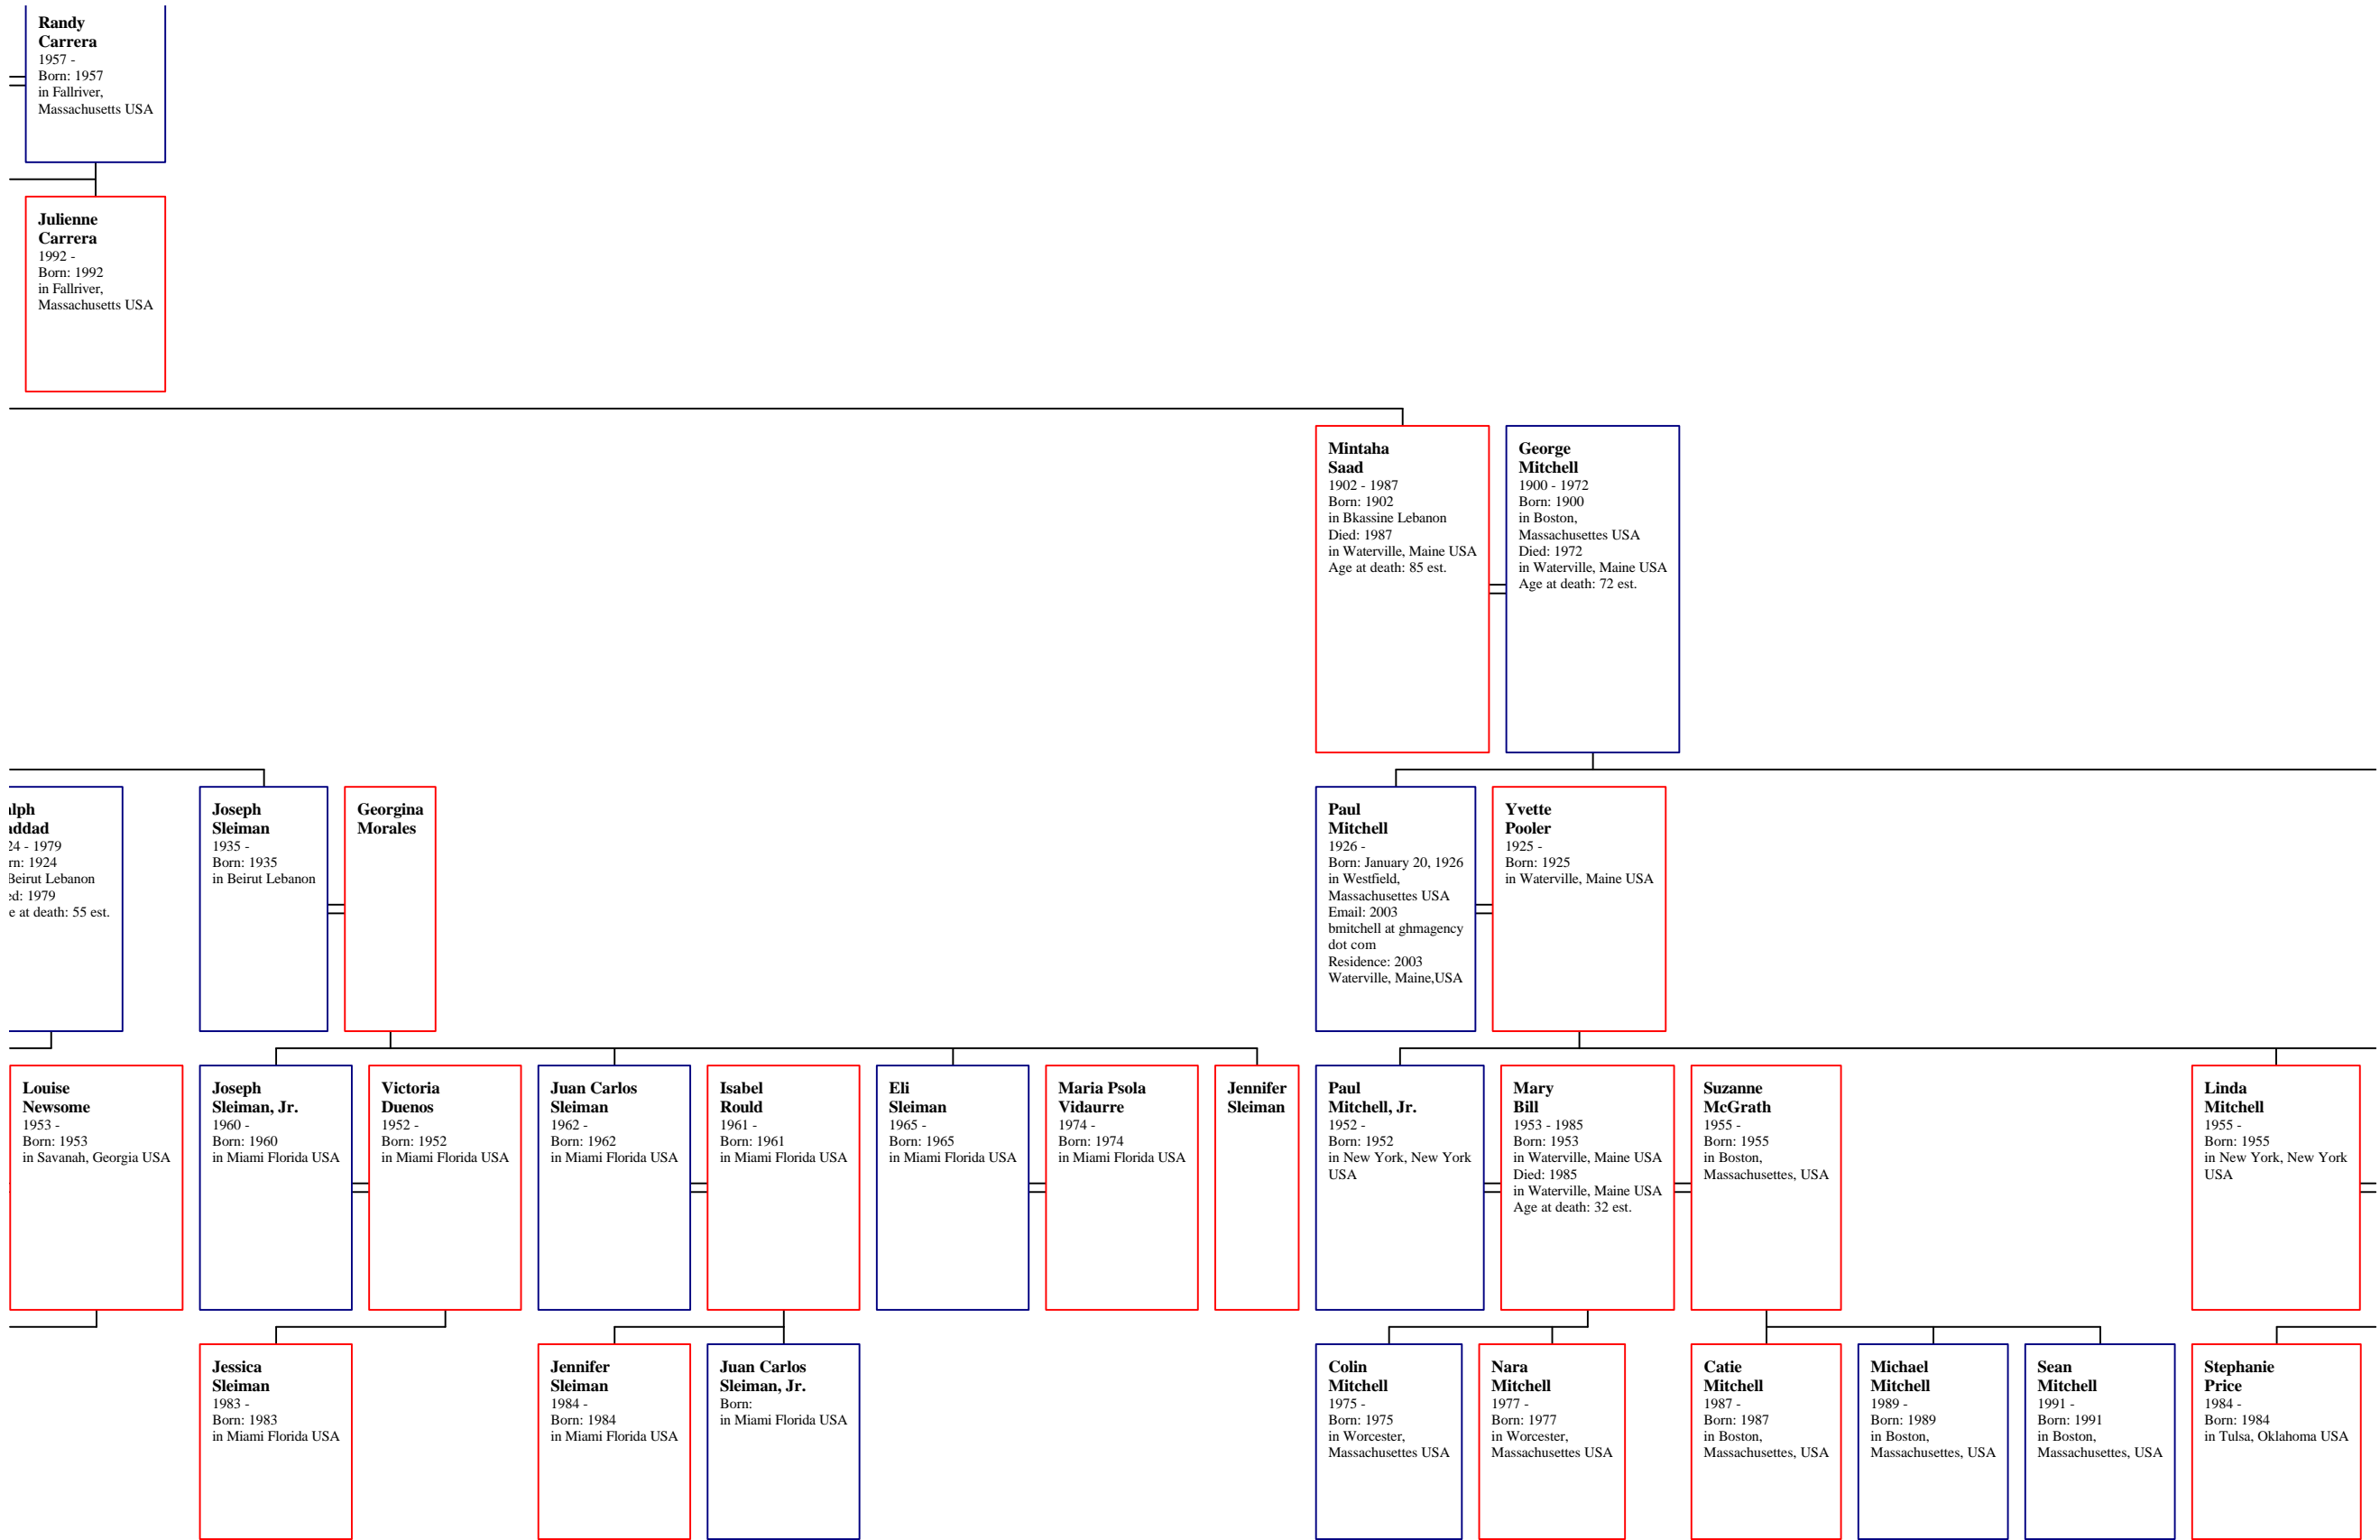

1  
5  
1 Maine USA

**Azar Rahaim**  
 aka: Edward  
 Born: in Jezzine, Lebanon  
 Died: in Quincy, MA  
 Immigration: Second, with A.J., in the family to immigrate to U.S. (from Egypt)  
 Comment 1: Construction worker on Suez Canal