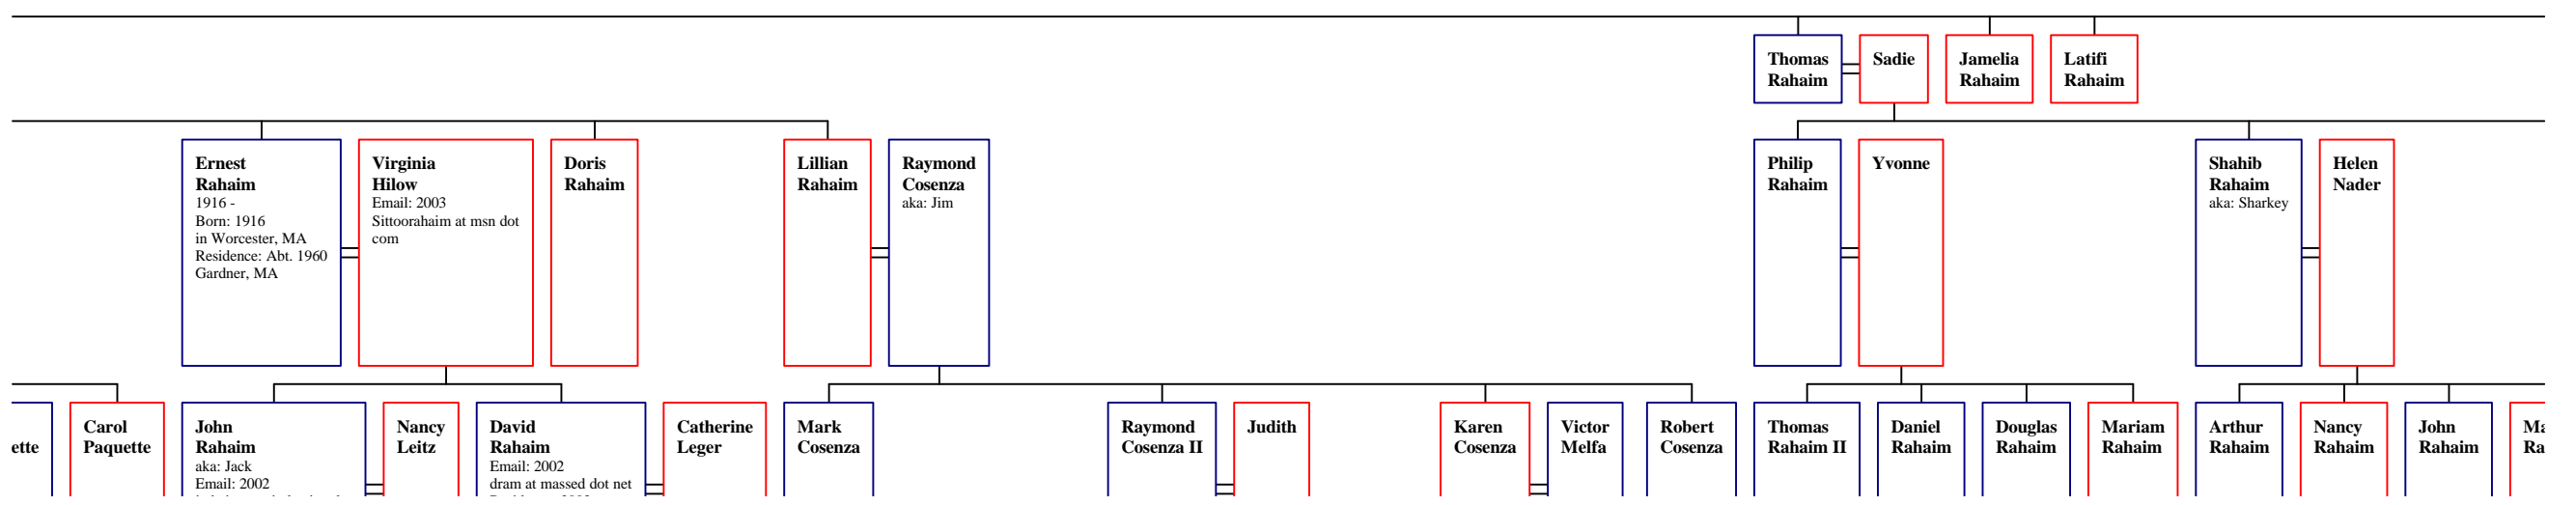

**Joseph Sleiman, Jr.**  
1993 -  
Born: 1993  
in Orlando Florida USA

**William Sleiman**  
1995 -  
Born: 1995  
in Orlando Florida USA

**Kelley Sleiman**  
1989 -  
Born: 1989  
in Jacksonville, Florida USA

**Eli Sleiman III**  
1991 -  
Born: 1991  
in Jacksonville, Florida USA

**Olivia Sleiman**  
1994 -  
Born: 1994  
in Jacksonville, Florida USA

**Peter Sleiman, Jr.**  
1988 -  
Born: 1988  
in Jacksonville, Florida USA

**Paul Sleiman**  
1991 -  
Born: 1991  
in Jacksonville, Florida USA

**Louis Sleiman**  
1992 -  
Born: 1992  
in Jacksonville, Florida USA

**Anthony Sleiman**  
1996 -  
Born: 1996  
in Jacksonville, Florida USA

1  
5  
1 Maine USA

**Azar Rahaim**  
 aka: Edward  
 Born: in Jezzine, Lebanon  
 Died: in Quincy, MA  
 Immigration: Second, with A.J., in the family to immigrate to U.S. (from Egypt)  
 Comment 1: Construction worker on Suez Canal