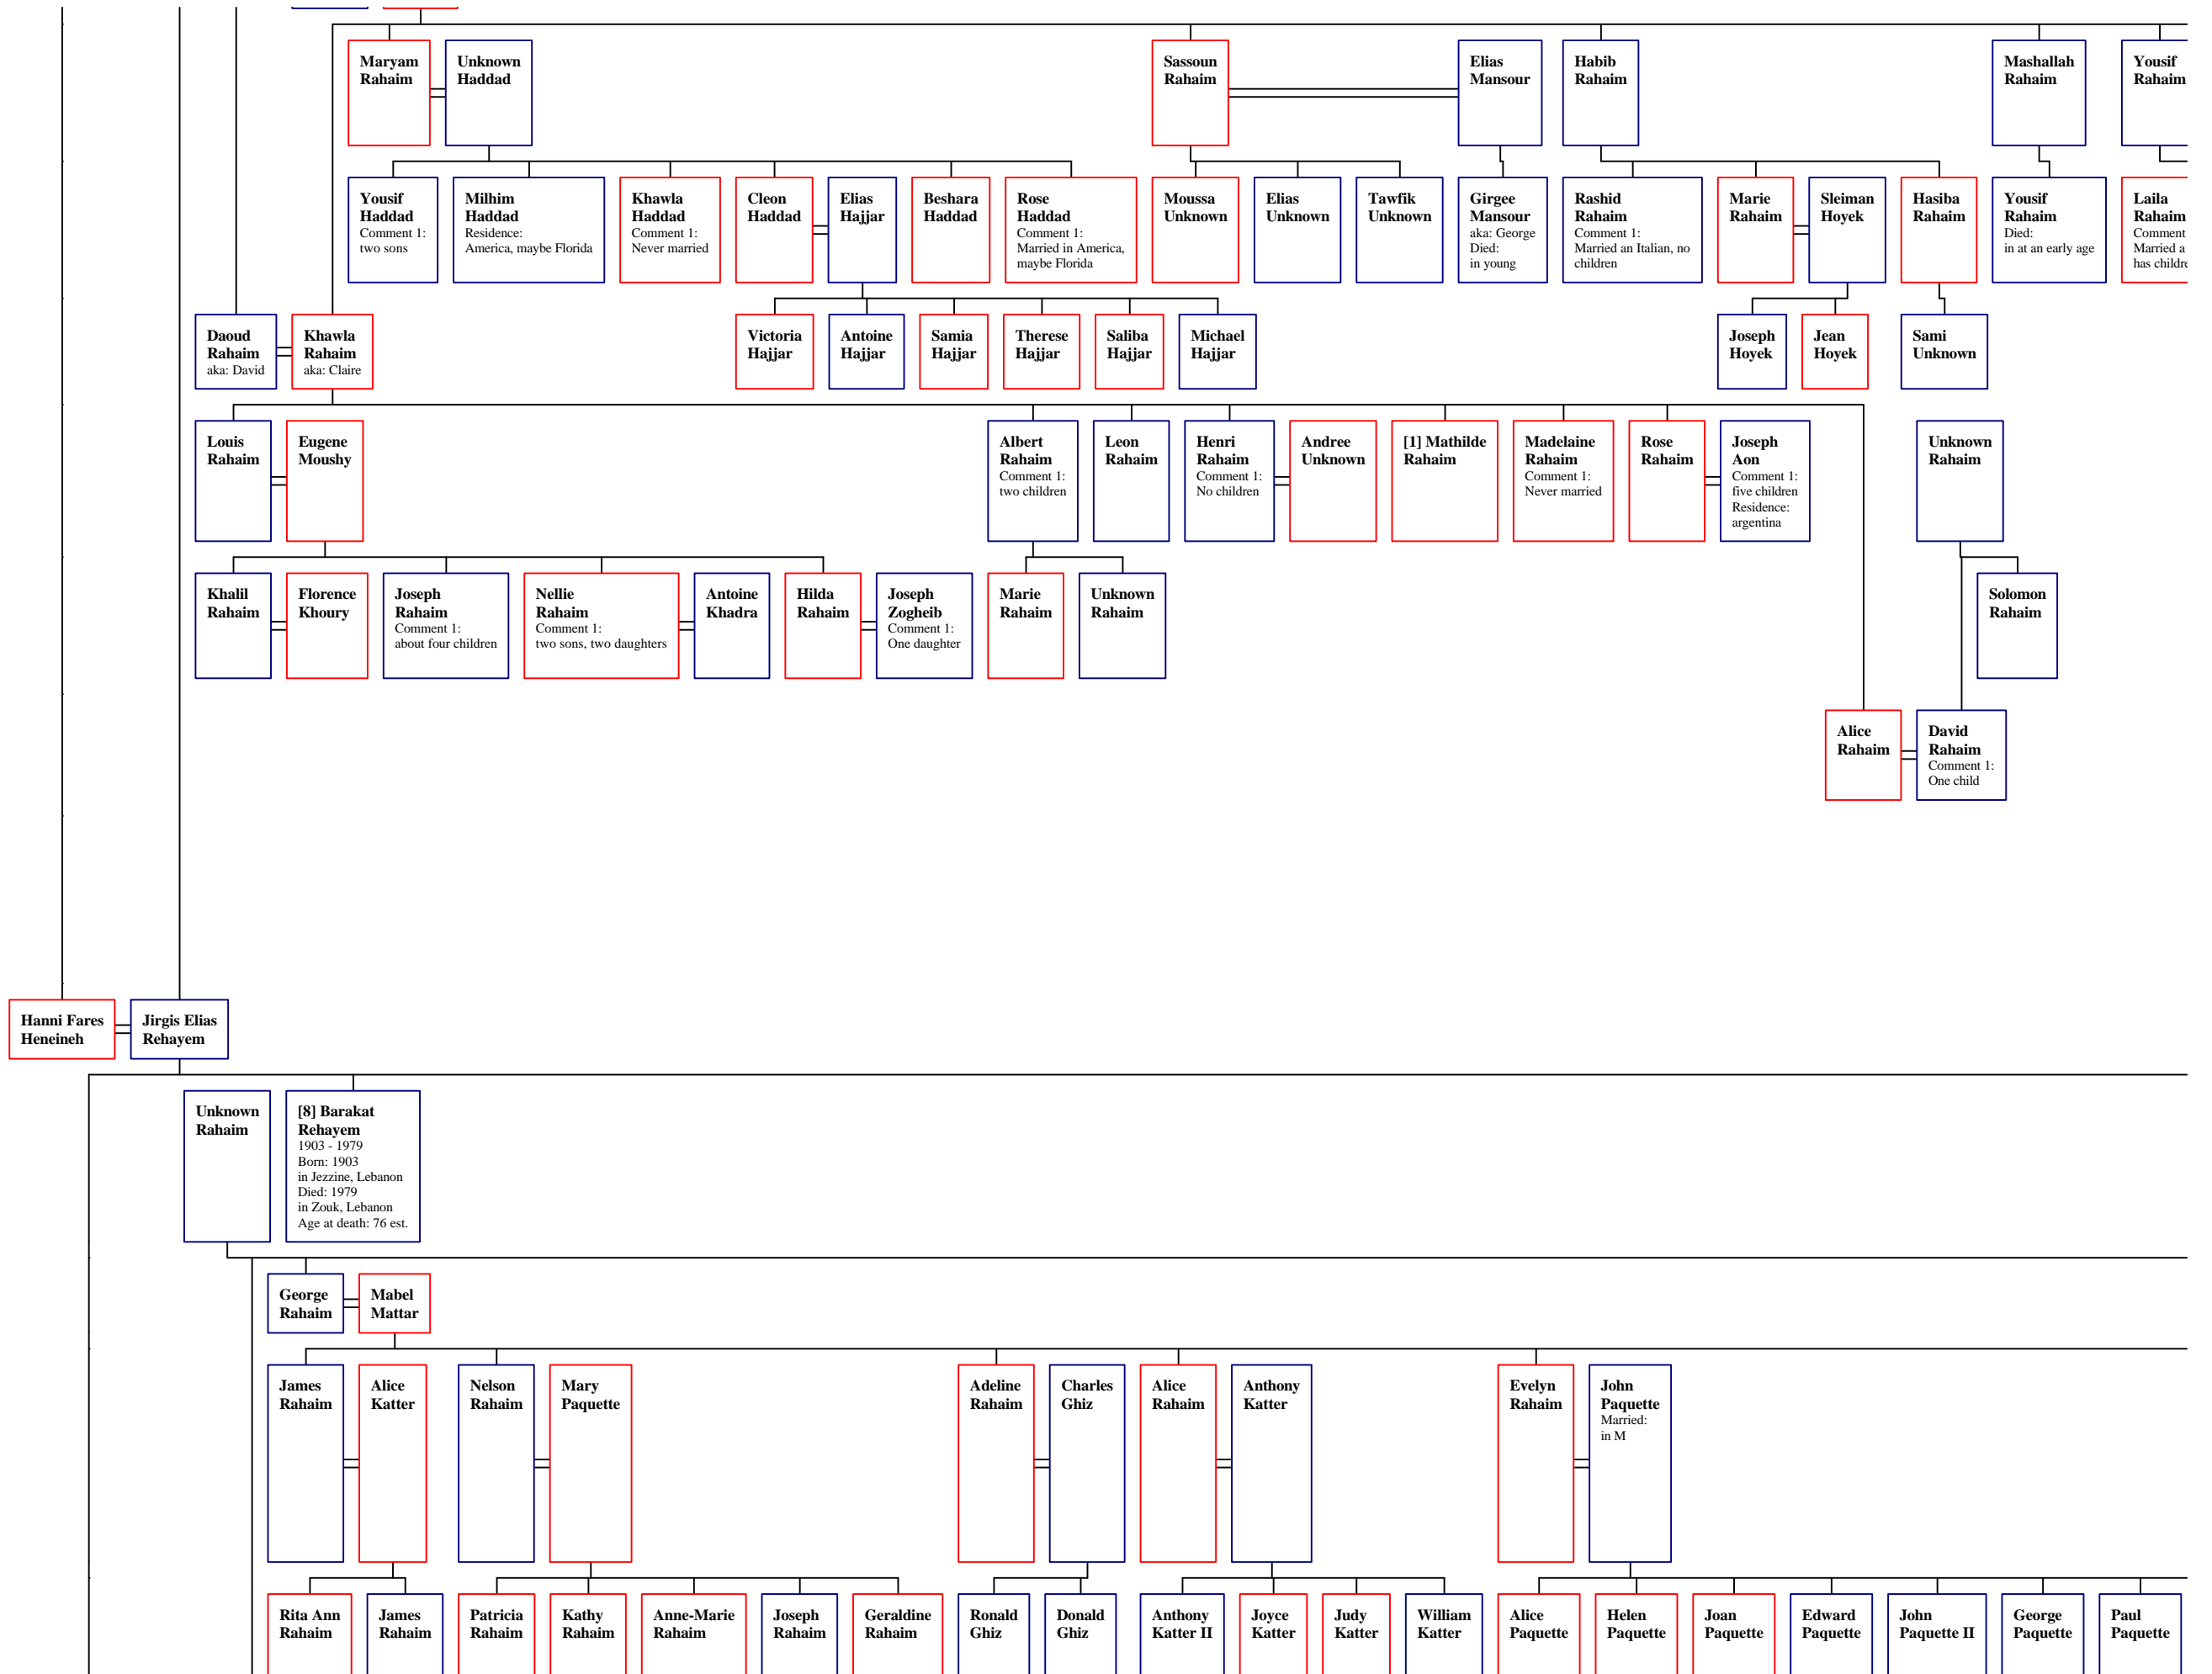

1  
5  
1 Maine USA

**Azar Rahaim**  
 aka: Edward  
 Born: in Jezzine, Lebanon  
 Died: in Quincy, MA  
 Immigration: Second, with A.J., in the family to immigrate to U.S. (from Egypt)  
 Comment 1: Construction worker on Suez Canal