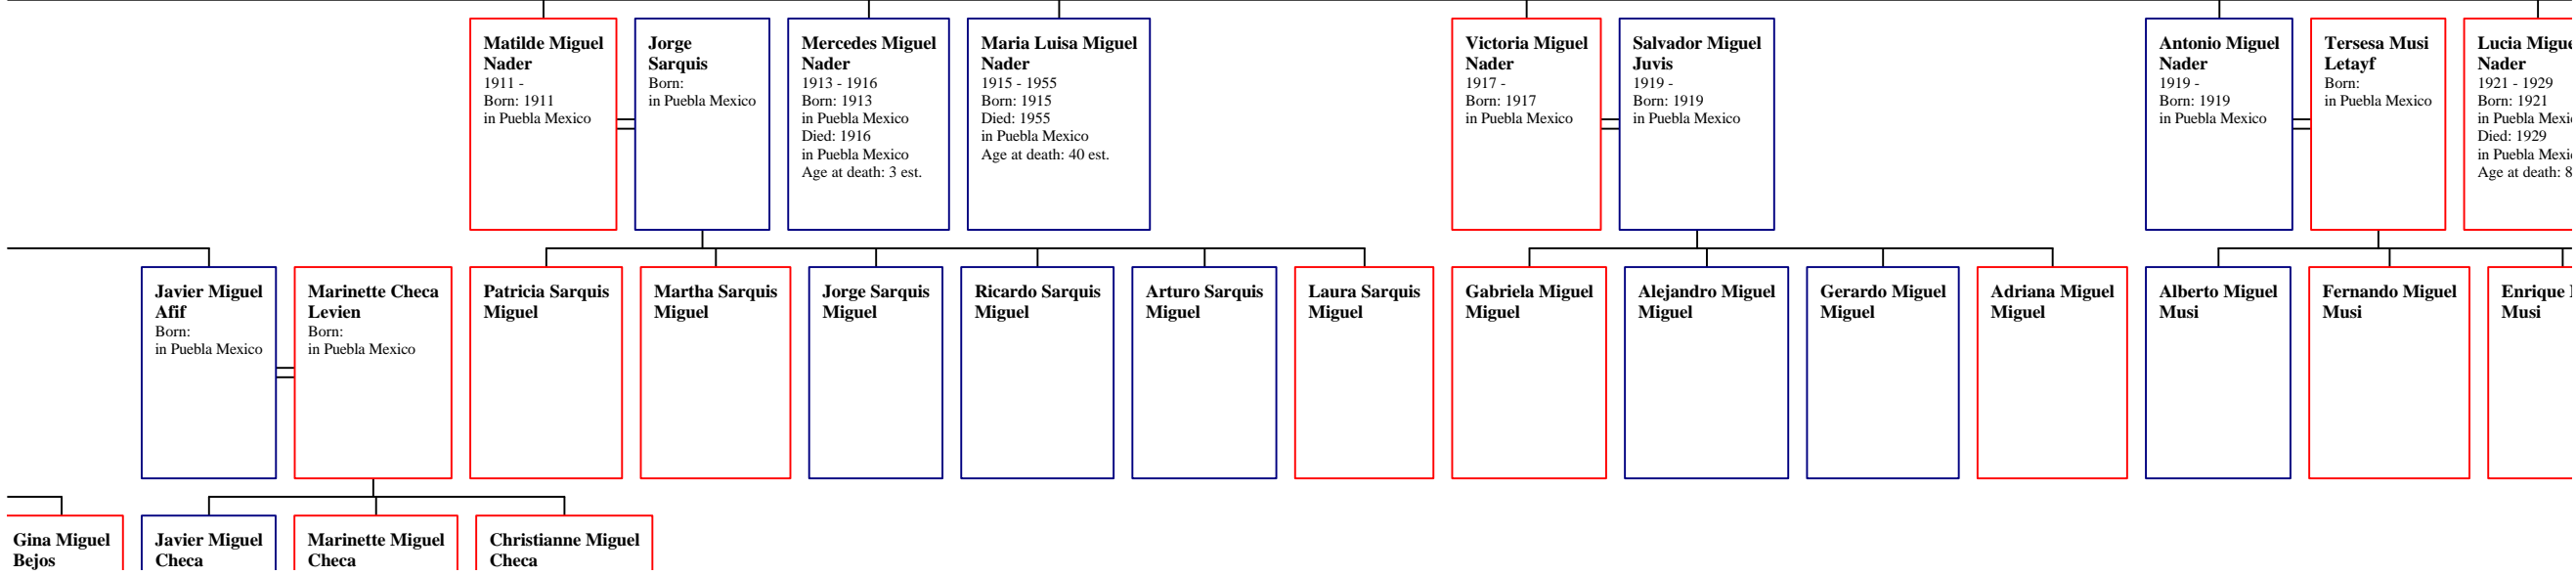

Said Saad  
1899 -  
Born: 1899

Youssef Saad  
1901 -  
Born: 1901

Maroun Saad  
1903 -  
Born: 1903

Marie Saad  
1905 -  
Born: 1905

Bahia Saad  
1907 -  
Born: 1907

Eugenie Saad  
1909 -  
Born: 1909

Elias Mikael Saad  
1905 -  
Born: 1905

Philippe Mikael Saad  
1907 -  
Born: 1907

M S 1' B

**Chages**  
1929 -  
Born: 1929  
in Fallriver,  
Massachusetts USA

**Randy  
Carrera**

<b>Gina Miguel Bejos</b>	<b>Javier Miguel Checa</b>	<b>Marinette Miguel Checa</b>	<b>Christianne Miguel Checa</b>
--------------------------	----------------------------	-------------------------------	---------------------------------

**Rosa Saad**  
 1897 - 1981  
 Born: 1897 in Bkassine Lebanon  
 Died: 1981 in Bangor, Maine USA  
 Age at death: 84 est.  
 Fact 2: Rosa's eldest sister died in childbirth in 1926.  
 Fact 1: Rosa raised her eldest sister's last child originally named Mary, eventually named Rosemary.

**Elias Karam**  
 1892 - 1962  
 Born: 1892 in Bkassine Lebanon  
 Married: in Bkassine Lebanon  
 Died: 1962 in Bangor, Maine USA  
 Age at death: 70 est.

**Rosemary Karam**  
 1926 - 2002  
 Born: March 23, 1926 in Waterville, Maine USA  
 Died: February 26, 2002 in Bangor, Maine USA  
 Age at death: 75  
 Fact 1: Named Mary at birth, at some point in her youth her name was changed to Rosemary.