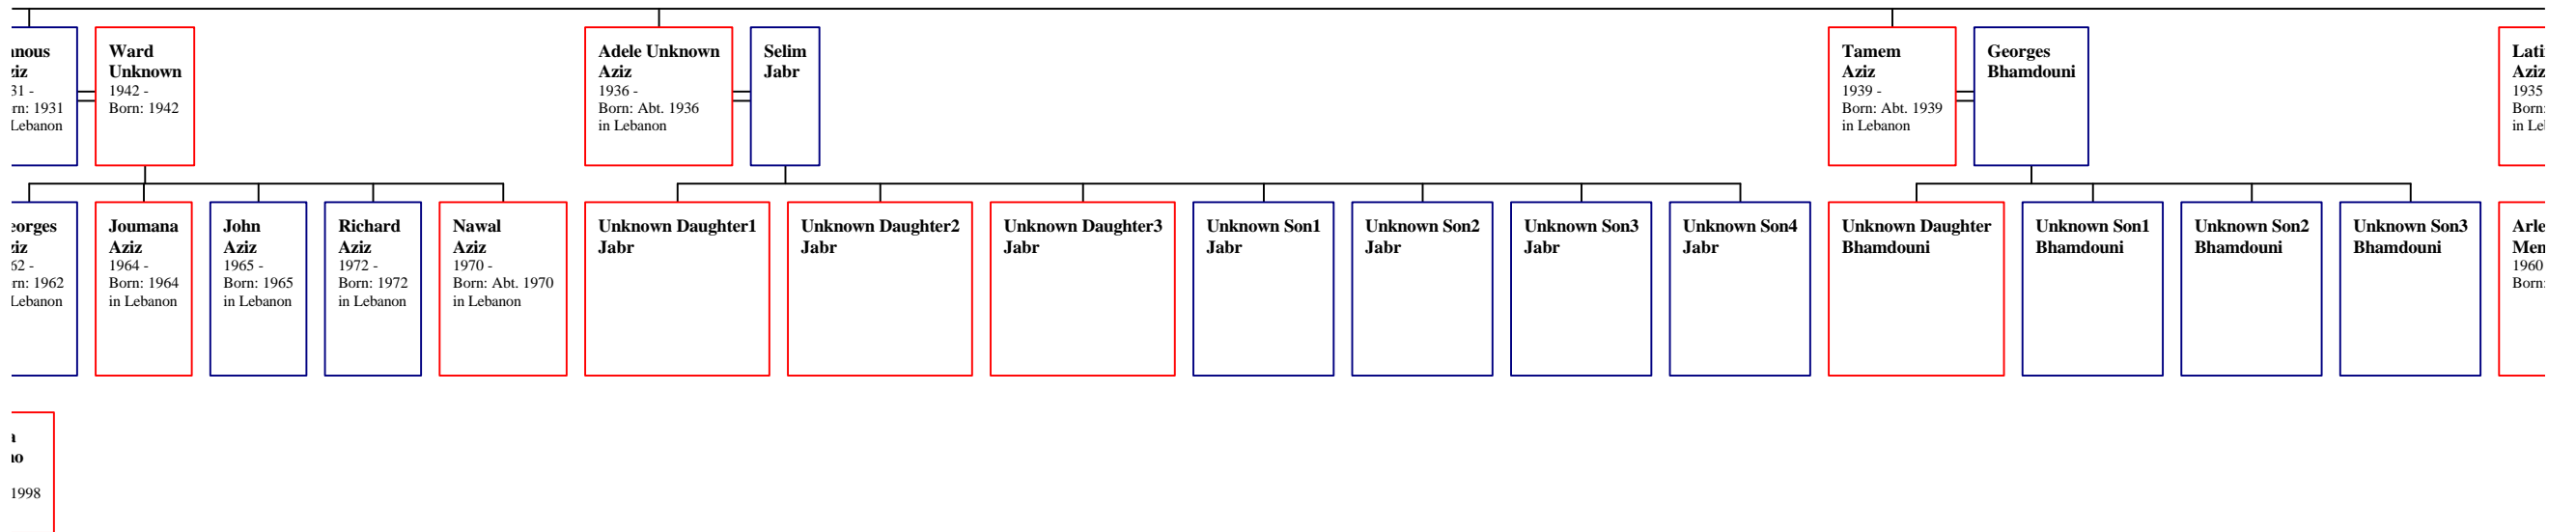

**Antoine Bakhache**  
1973 -  
aka: Tony  
Born: January 1, 1973  
in Beirut, Lebanon

**Clothilde Bakhache**  
1969 -  
aka: Coco  
Born: June 1, 1969  
in Beirut, Lebanon

family by "Beit Elias Bou Hala"  
 Comment 3:  
 The only one among his brothers and sisters to stay in Lebanon  
 Residence: 1914 Beirut, Lebanon