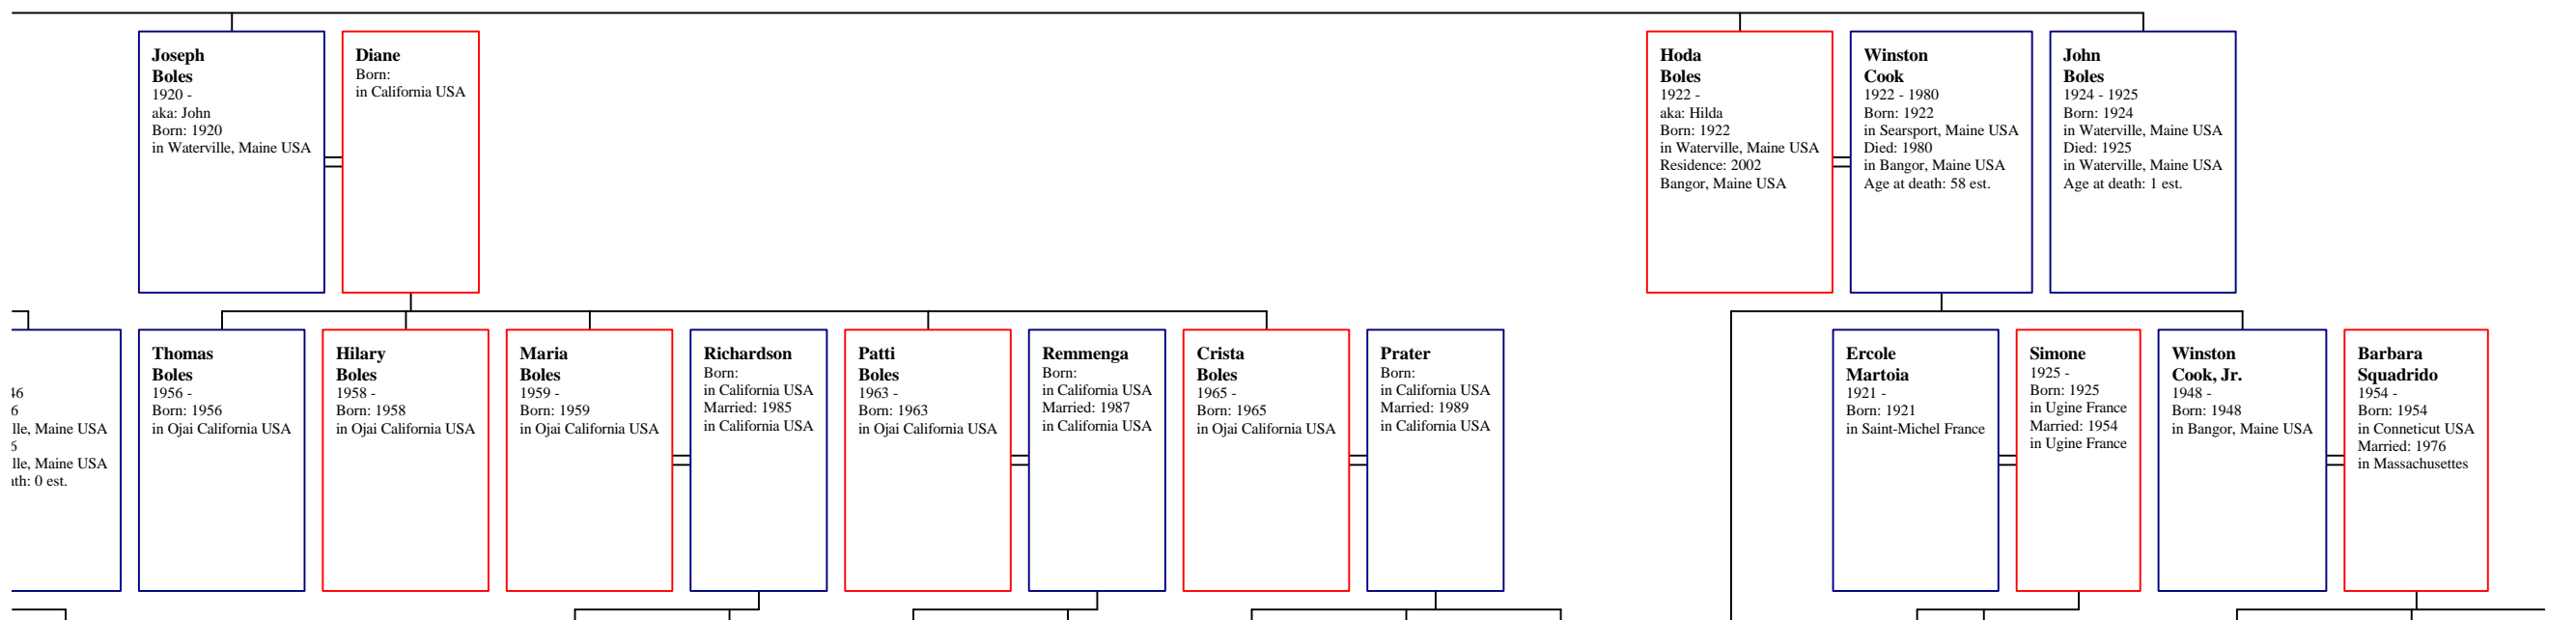

Carole Nale
1944 -
Born: 1944
in Bangor, Maine USA
Email: 2002
laptop at mint dot net
Residence: 2002
Waterville, Maine USA

[1] Melvin Nale
1919 - 1995
Born: 1919
in Truano, LA USA
Died: 1995
in Bangor, Maine USA
Age at death: 76 est.

Richard Levine
1943 -
Born: 1943
in Bangor, Maine USA
Married:
in Waterville, Maine USA

[1] Melvin Nale
1919 - 1995
Born: 1919
in Truano, LA USA
Died: 1995
in Bangor, Maine USA
Age at death: 76 est.

Bertha
1921 - 1997
Born: 1921
in Bangor, Maine USA
Died: 1997
in Bangor, Maine USA
Age at death: 76 est.

Melvin Nale, Jr.
1946 -
Born: 1946
in Bangor, Maine USA

Lilia Miguel Nader
1923 -
Born: 1923
in Puebla Mexico

Guillermo Haa Afif
Born:
in Puebla Mexico

Joseph Michael
1912 - 1984
Born: 1912
in Puebla Mexico
Died: 1984
in Fallriver,
Massachusetts USA
Age at death: 72 est.

Salvatore Marozzi

[7] Mariam Rahaim
Born: in Jezzine, Lebanon
Residence: Egypt

Francoise Marozzi

Monsoi Fadel

Weymouth MA
Residence: 2005
E. Weymouth, MA

Monsieur Adel

family to immigrate to
U.S. (via Egypt)
Comment 1:
Construction worker on
Suez Canal