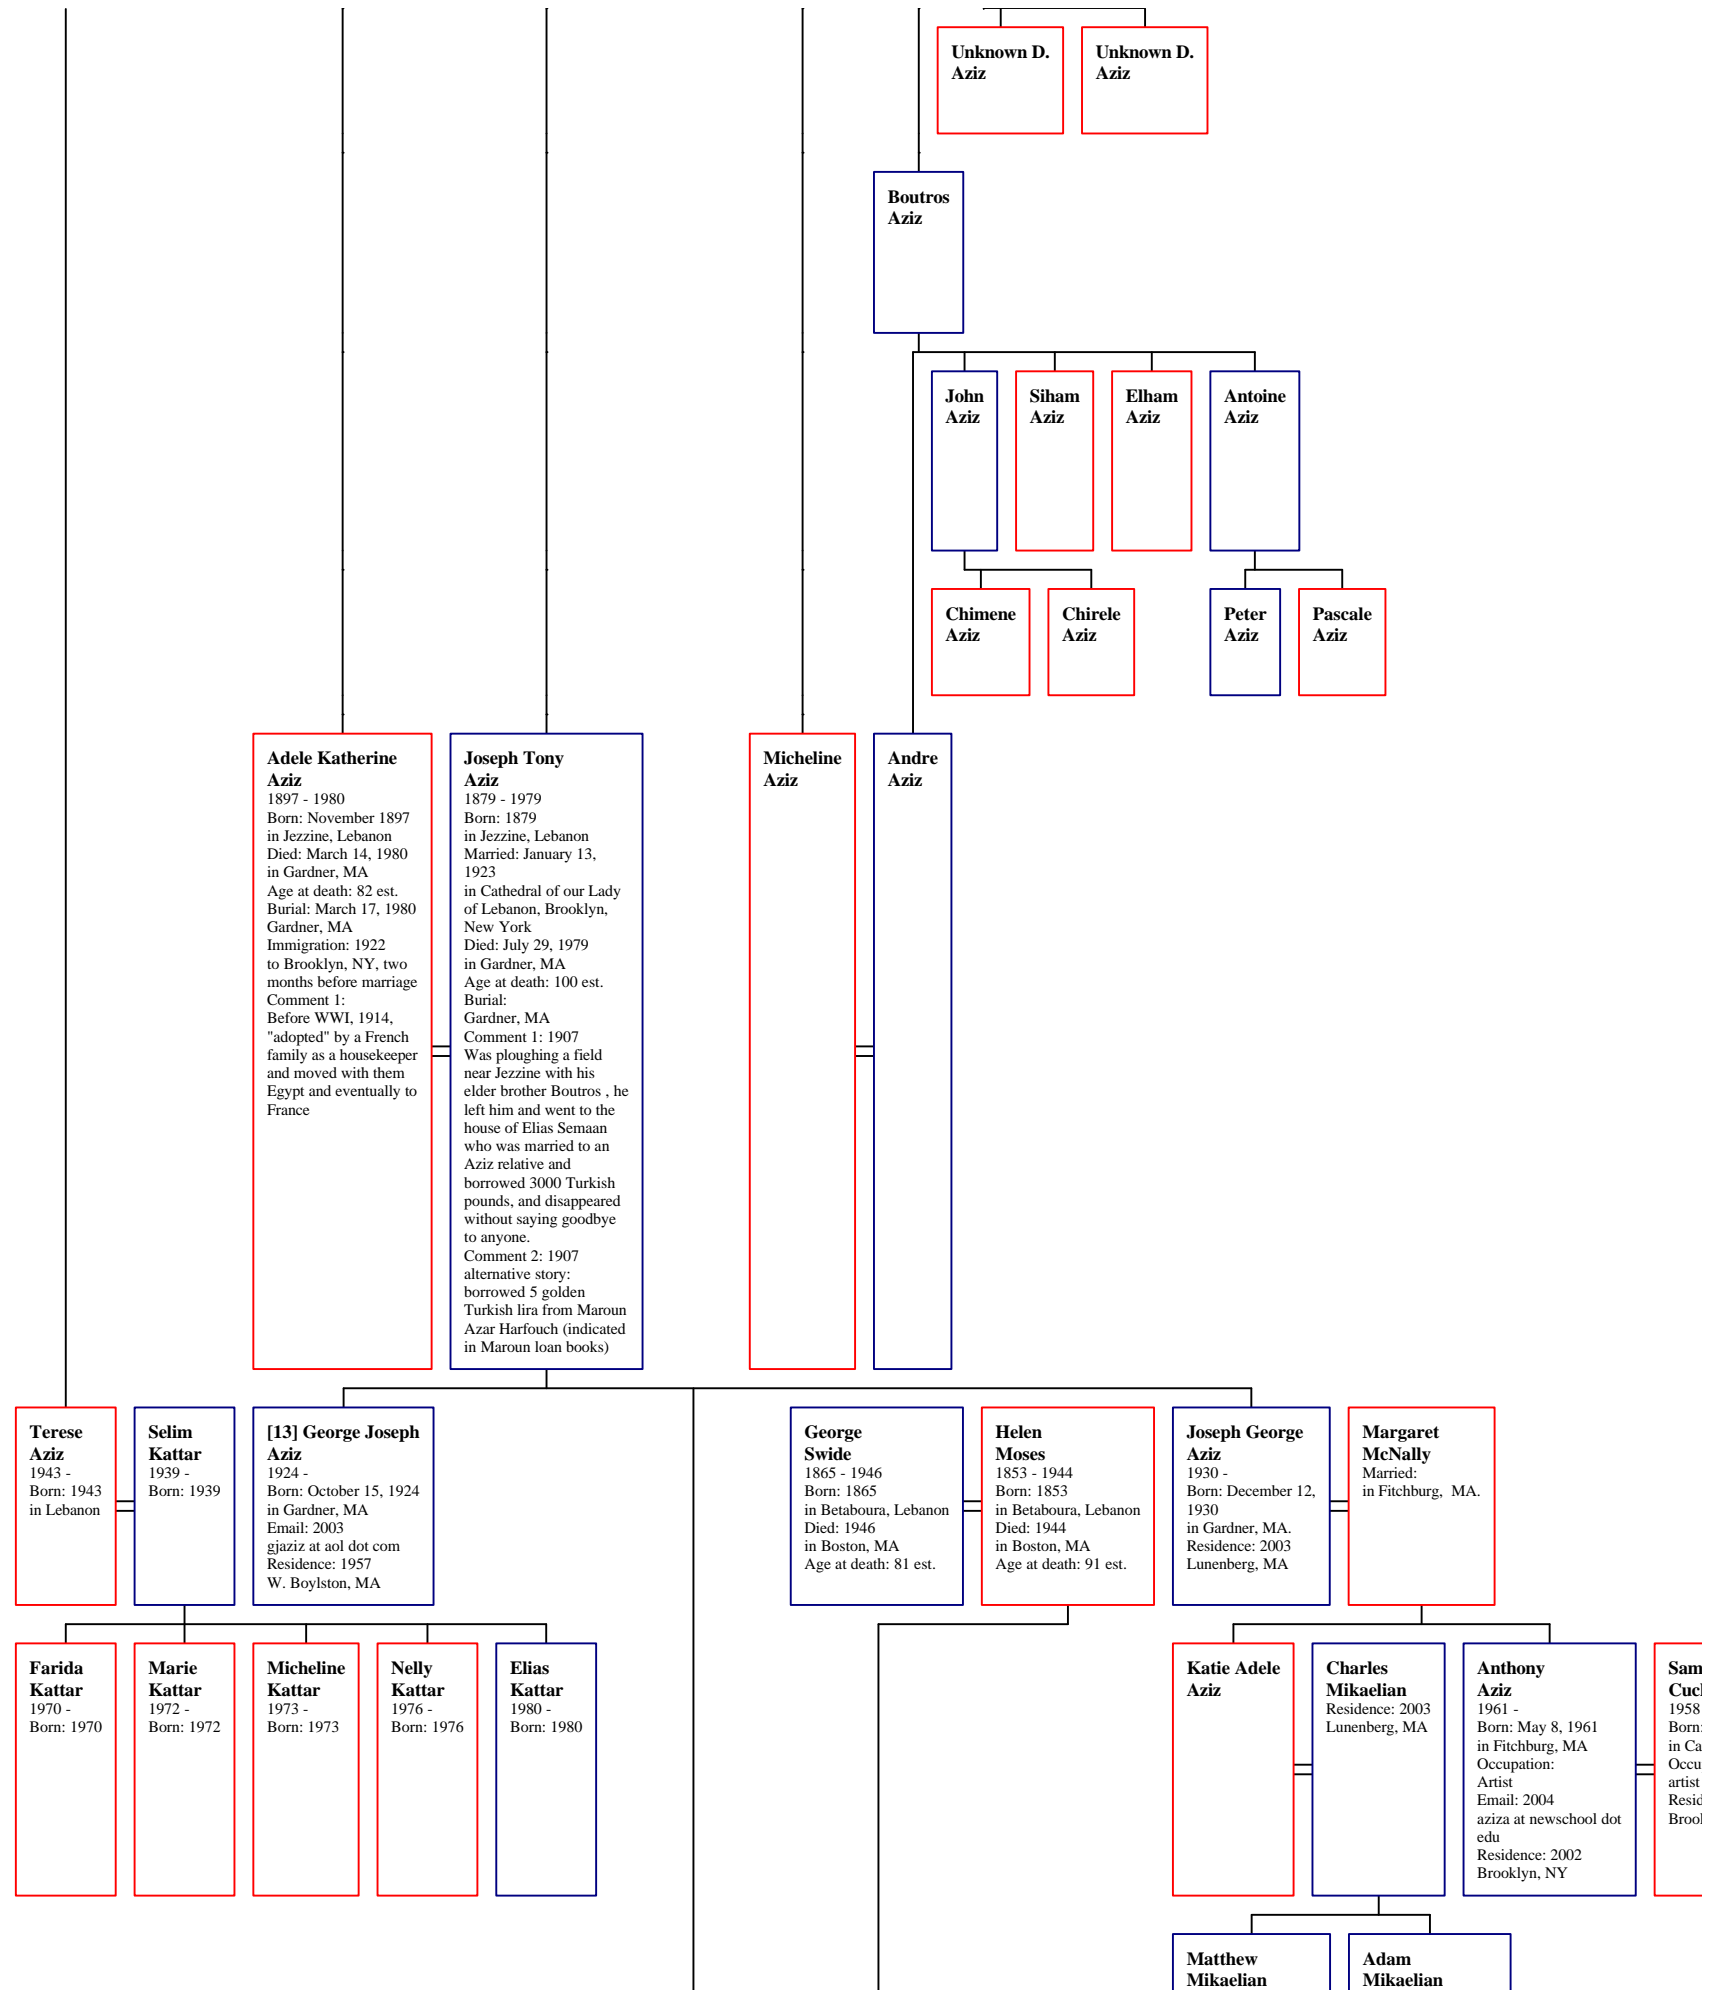

Adele Katherine Aziz
1897 - 1980
Born: November 1897 in Jezzine, Lebanon
Died: March 14, 1980 in Gardner, MA
Age at death: 82 est.
Burial: March 17, 1980 in Gardner, MA
Immigration: 1922 to Brooklyn, NY, two months before marriage
Comment 1: Before WWI, 1914, "adopted" by a French family as a housekeeper and moved with them Egypt and eventually to France

Joseph Tony Aziz
1879 - 1979
Born: 1879 in Jezzine, Lebanon
Married: January 13, 1923 in Cathedral of our Lady of Lebanon, Brooklyn, New York
Died: July 29, 1979 in Gardner, MA
Age at death: 100 est.
Burial: Gardner, MA
Comment 1: 1907 Was ploughing a field near Jezzine with his elder brother Boutros , he left him and went to the house of Elias Semaan who was married to an Aziz relative and borrowed 3000 Turkish pounds, and disappeared without saying goodbye to anyone.
Comment 2: 1907 alternative story: borrowed 5 golden Turkish lira from Maroun Azar Harfouch (indicated in Maroun loan books)

Micheline Aziz

Andre Aziz

Terese Aziz
1943 -
Born: 1943 in Lebanon

Selim Kattar
1939 -
Born: 1939

[13] George Joseph Aziz
1924 -
Born: October 15, 1924 in Gardner, MA
Email: 2003 gjaziz at aol dot com
Residence: 1957 W. Boylston, MA

George Swide
1865 - 1946
Born: 1865 in Betaboura, Lebanon
Died: 1946 in Boston, MA
Age at death: 81 est.

Helen Moses
1853 - 1944
Born: 1853 in Betaboura, Lebanon
Died: 1944 in Boston, MA
Age at death: 91 est.

Joseph George Aziz
1930 -
Born: December 12, 1930 in Gardner, MA.
Residence: 2003 Lunenburg, MA

Margaret McNally
Married: in Fitchburg, MA.

Farida Kattar
1970 -
Born: 1970

Marie Kattar
1972 -
Born: 1972

Micheline Kattar
1973 -
Born: 1973

Nelly Kattar
1976 -
Born: 1976

Elias Kattar
1980 -
Born: 1980

Katie Adele Aziz

Charles Mikaelian
Residence: 2003 Lunenburg, MA

Anthony Aziz
1961 -
Born: May 8, 1961 in Fitchburg, MA
Occupation: Artist
Email: 2004 aziza at newschool dot edu
Residence: 2002 Brooklyn, NY

Sam Cuc
1958
Born: in Ca
Occu: artist
Resid: Brooklyn, NY

Matthew Mikaelian

Adam Mikaelian