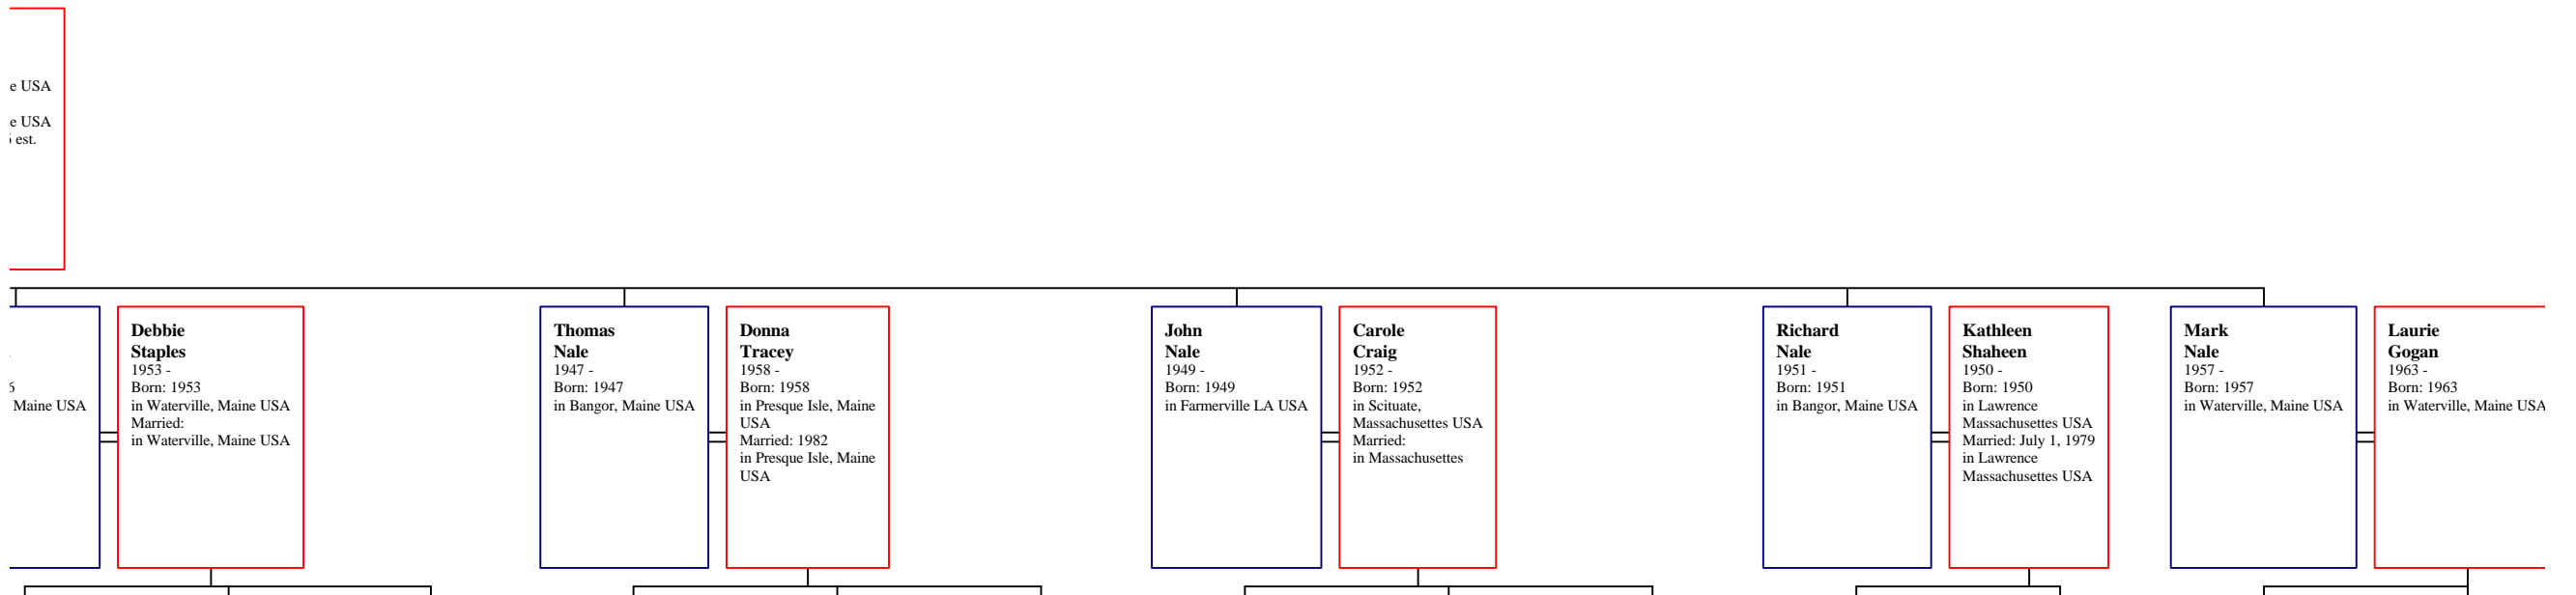

Carole Nale
1944 -
Born: 1944
in Bangor, Maine USA
Email: 2002
laptop at mint dot net
Residence: 2002
Waterville, Maine USA

[1] Melvin Nale
1919 - 1995
Born: 1919
in Truano, LA USA
Died: 1995
in Bangor, Maine USA
Age at death: 76 est.

Richard Levine
1943 -
Born: 1943
in Bangor, Maine USA
Married:
in Waterville, Maine USA

[1] Melvin Nale
1919 - 1995
Born: 1919
in Truano, LA USA
Died: 1995
in Bangor, Maine USA
Age at death: 76 est.

Bertha
1921 - 1997
Born: 1921
in Bangor, Maine USA
Died: 1997
in Bangor, Maine USA
Age at death: 76 est.

Melvin Nale, Jr.
1946 -
Born: 1946
in Bangor, Maine USA

Lilia Miguel Nader
1923 -
Born: 1923
in Puebla Mexico

Guillermo Haa Afif
Born:
in Puebla Mexico

Joseph Michael
1912 - 1984
Born: 1912
in Puebla Mexico
Died: 1984
in Fallriver,
Massachusetts USA
Age at death: 72 est.