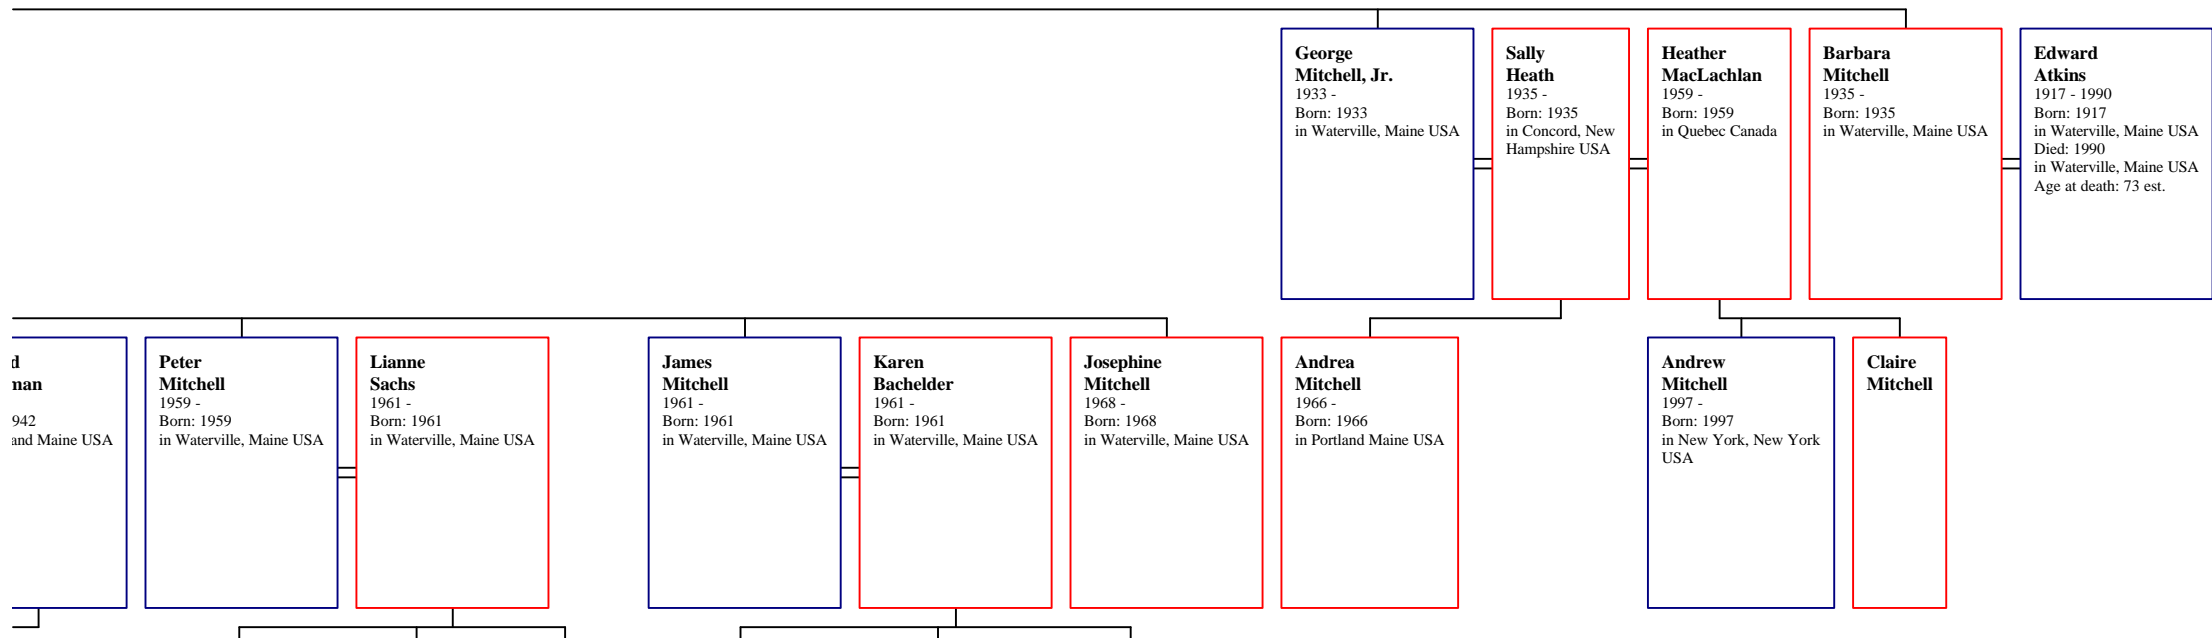

Carolina Tegho
1964 -
Born: January 21, 1964
in Mexico City Mexico
Married:
in Mexico City Mexico

Salvatore Marozzi
1947 -
Born: 1947
in Ismailia Egypt

Jenette Ashby
1947 -
Born: 1947
in Rainham England UK