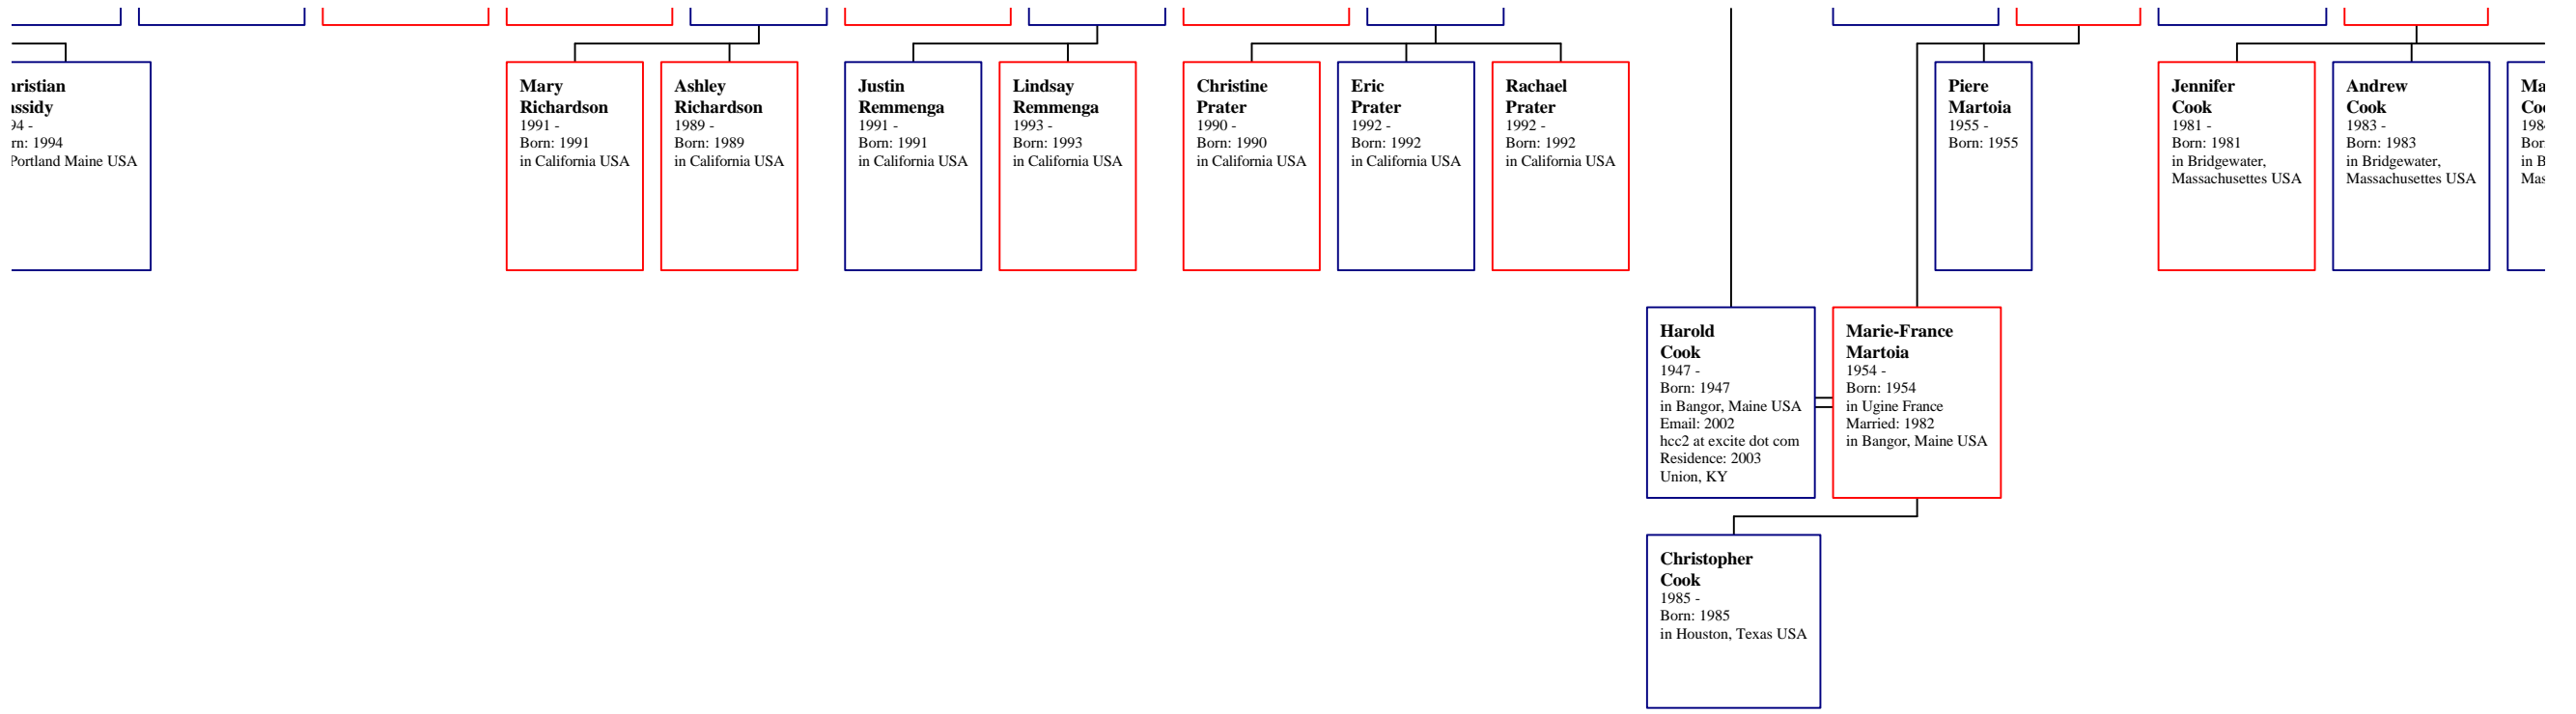

John Rahaim
aka: Jack
Email: 2002
jrahaim at minds
com
Residence: 2002
Providence, RI

Jason Rahaim
1967 -
Born: 1967

Unknown El Khowand

Unknown El Khowand
- 1903
Born:
in Lebanon
Died: 1903
in Lebanon
Age at death: ?

**Josef
Rahz**
Born:
in Dje
Died:
in Wo

**Abdallah John
Rahaim**
1890 - 1980
aka: A.J.
Born: 1890
in Jezzine, Lebanon
Died: 1980
in Gardner, MA
Age at death: 90 est.
Burial: 1980
Gardner, MA
Immigration:
Second, with Azar, in the
family to immigrate to
U.S. (via Egypt)
Comment 1:

Sam Cuc
 1958
 Born: in Ca
 Occu: artist
 Resid: Brooklyn, NY

Matthew Mikaelian

Adam Mikaelian

Samuel A. Cucher
1958 -
Born: January 28, 1958
in Caracas, Venezuela
Occupation:
artist
Residence: 2002
Brooklyn, NY