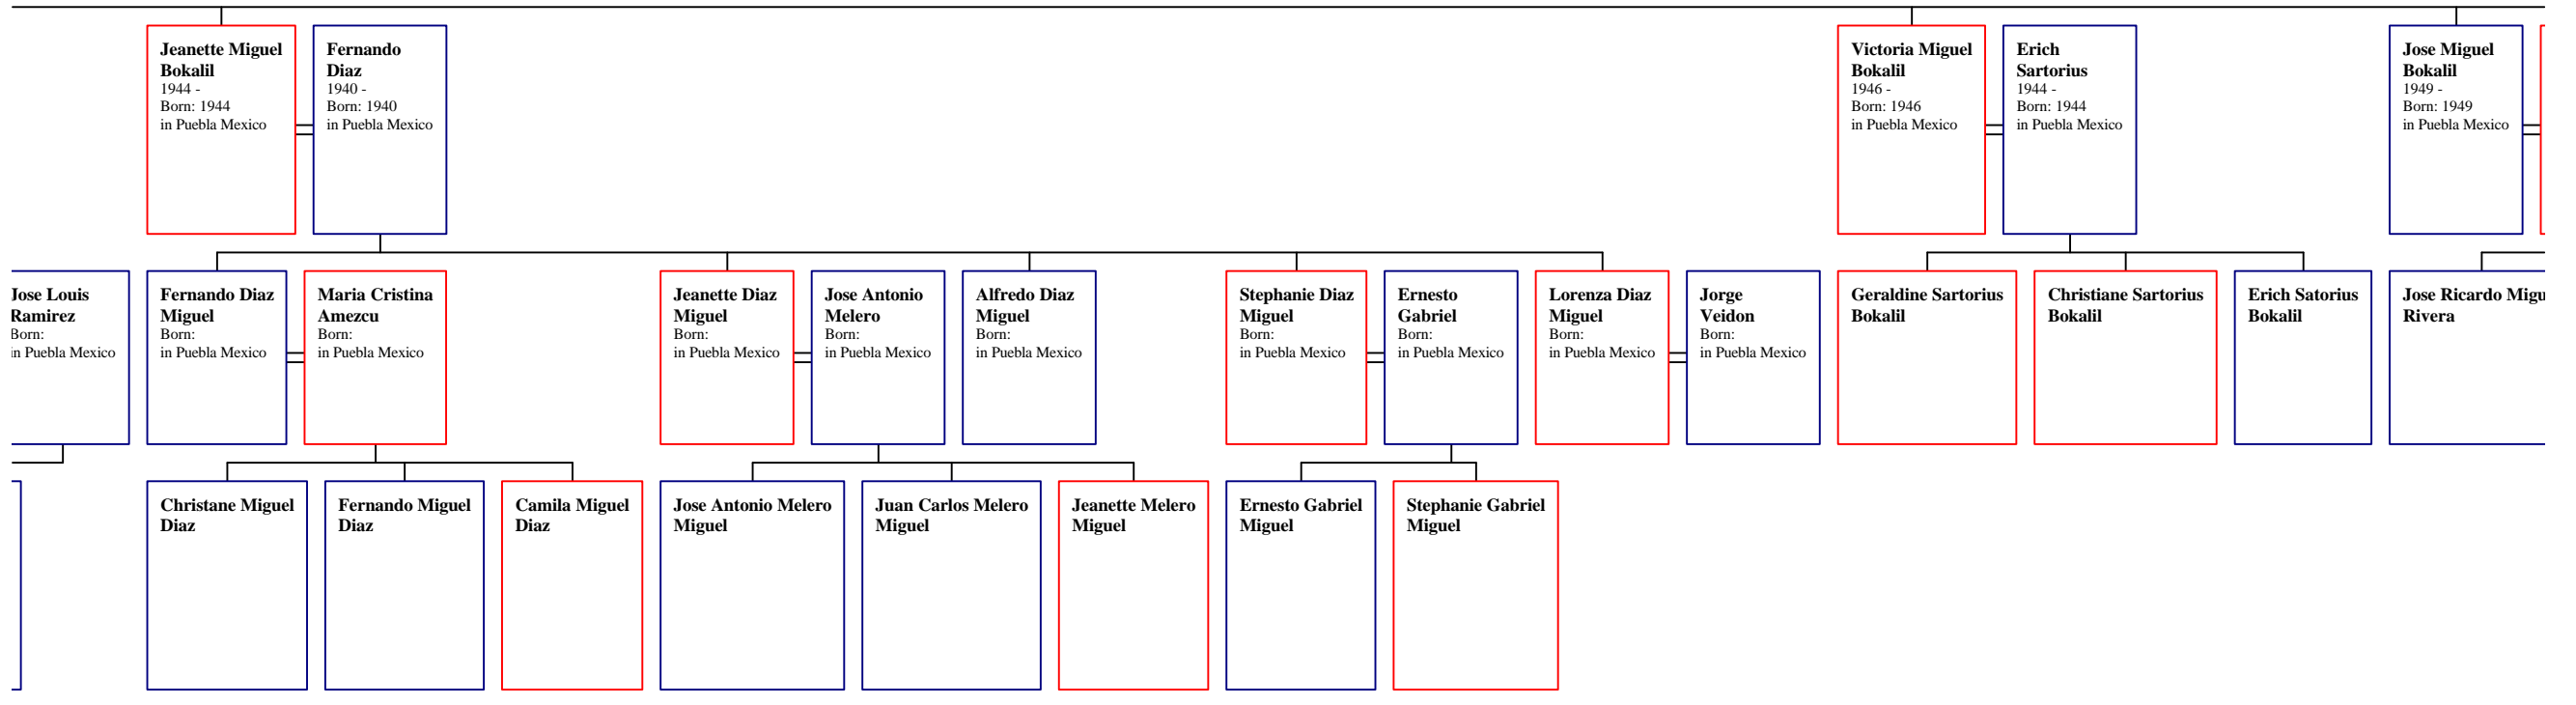

Carole Nale
1944 -
Born: 1944
in Bangor, Maine USA
Email: 2002
laptop at mint dot net
Residence: 2002
Waterville, Maine USA

[1] Melvin Nale
1919 - 1995
Born: 1919
in Truano, LA USA
Died: 1995
in Bangor, Maine USA
Age at death: 76 est.

Richard Levine
1943 -
Born: 1943
in Bangor, Maine USA
Married:
in Waterville, Maine USA

[1] Melvin Nale
1919 - 1995
Born: 1919
in Truano, LA USA
Died: 1995
in Bangor, Maine USA
Age at death: 76 est.

Bertha
1921 - 1997
Born: 1921
in Bangor, Maine USA
Died: 1997
in Bangor, Maine USA
Age at death: 76 est.

Melvin Nale, Jr.
1946 -
Born: 1946
in Bangor, Maine USA

Lilia Miguel Nader
1923 -
Born: 1923
in Puebla Mexico

Guillermo Haa Afif
Born:
in Puebla Mexico

Joseph Michael
1912 - 1984
Born: 1912
in Puebla Mexico
Died: 1984
in Fallriver,
Massachusetts USA
Age at death: 72 est.