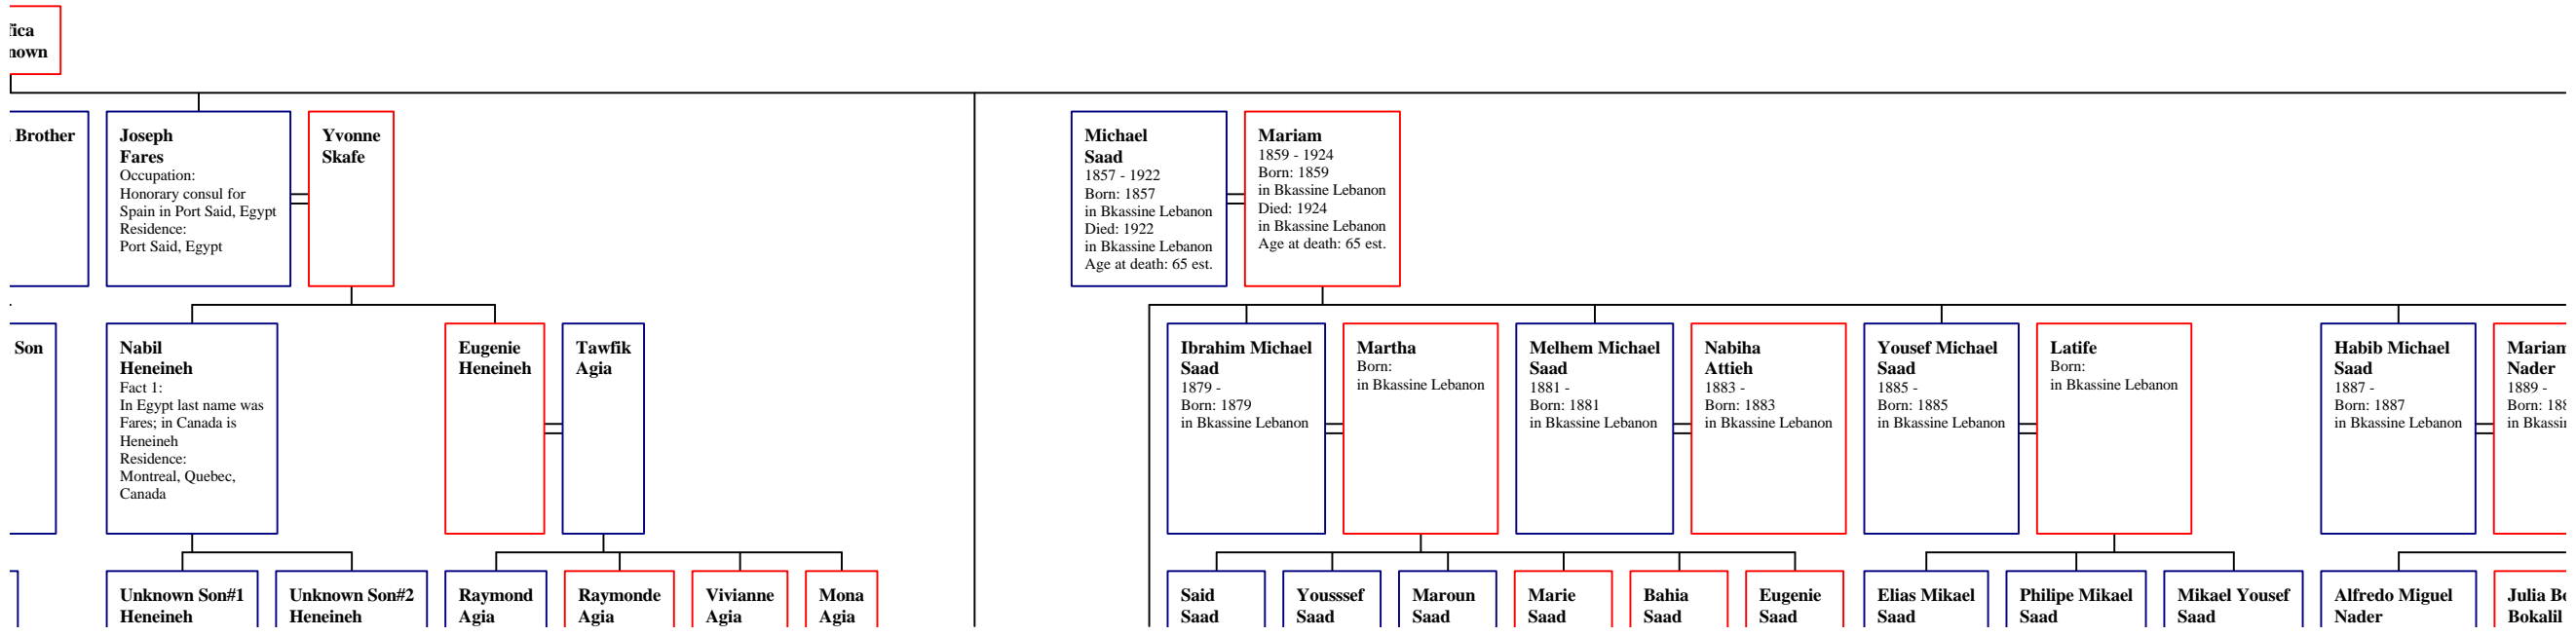

Hannah

Elise

All-in-One Tree of Merhi Aziz

**Katina
Aziz**
1933 -
Born: A
in Lebau

**Claud
Aziz**
1959 -
Born: J
in Lebau

**Ursula
Saade**
1995 -
Born: N
in Lebau

ana

Adlar

**Joseph
Harfouch**

**Unknown Sister
Heneineh**

**Unknown
Harfouch**

own
uch

Julia Bokalil
1917 - 1989
Born: 1917
in Vera Cruz
Died: 1989
in Puebla Mexico
Age at death: 72 est.

Arturo Sucar
Born: 1934
in Puebla Mexico