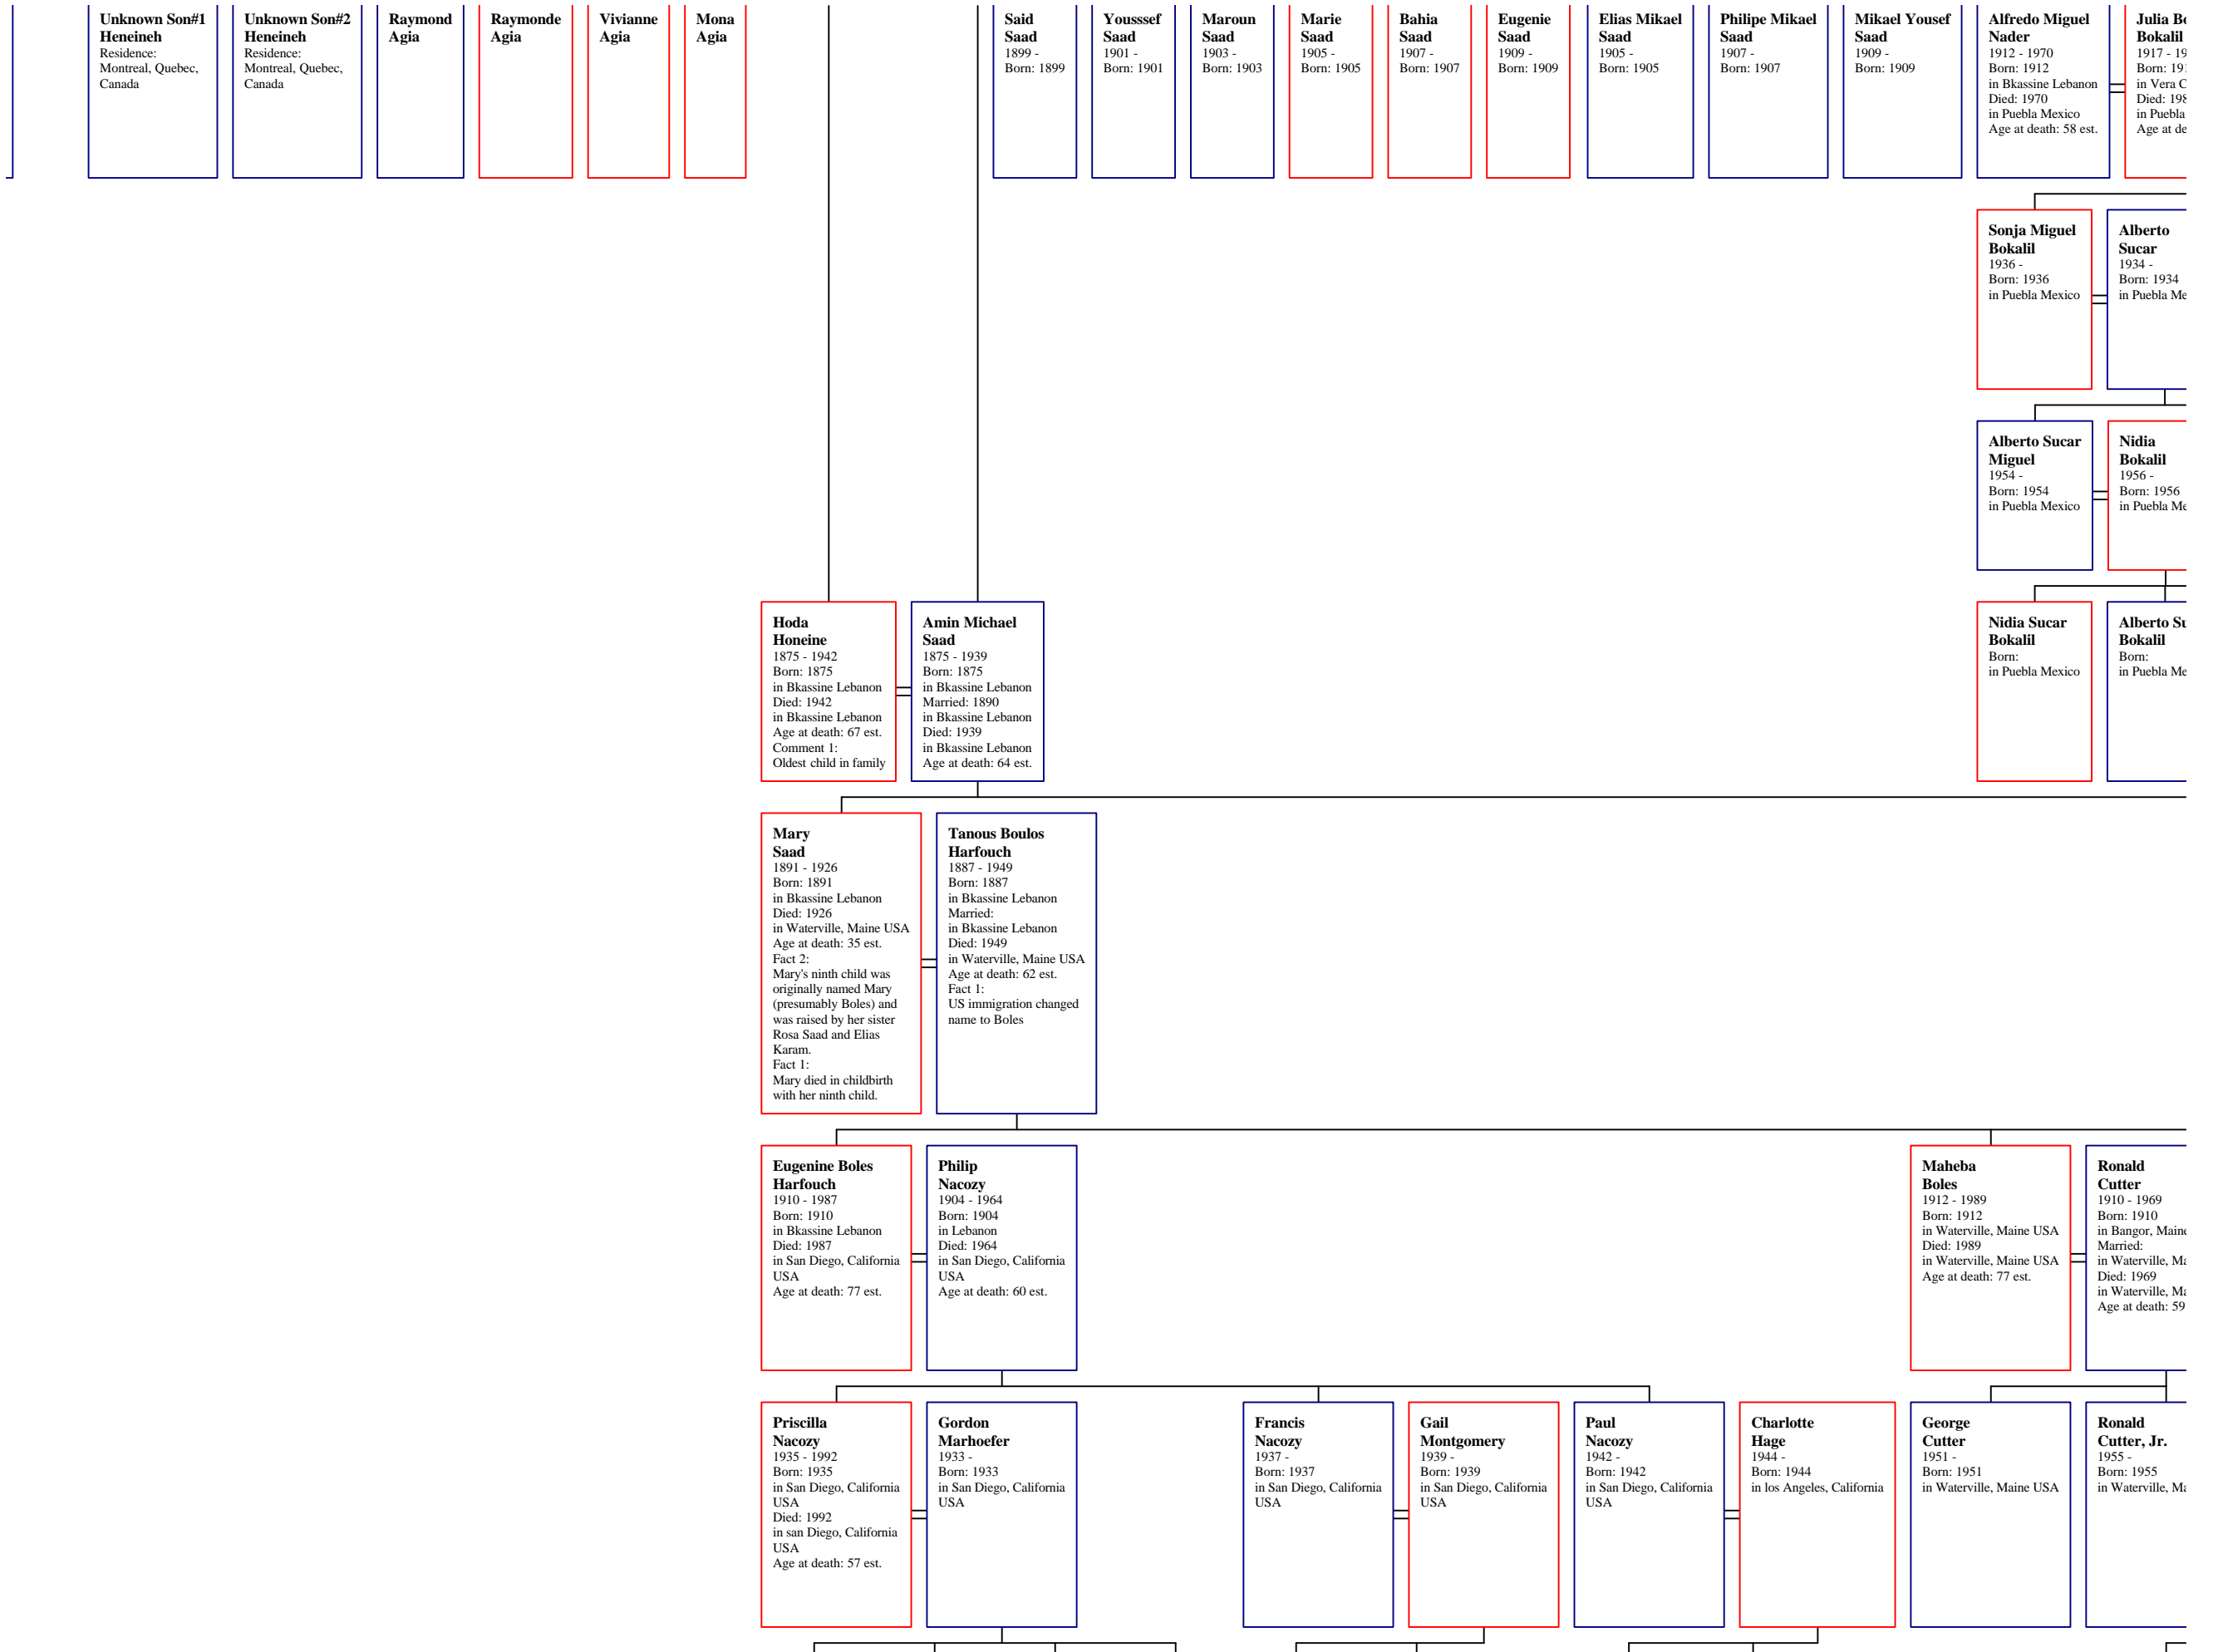

**Joseph
Harfouch**

**Unknown Sister
Heneineh**

**Unknown
Harfouch**

own
uch

Julia Bokalil
1917 - 1989
Born: 1917
in Vera Cruz
Died: 1989
in Puebla Mexico
Age at death: 72 est.

Arturo Sucar
Born: 1934
in Puebla Mexico