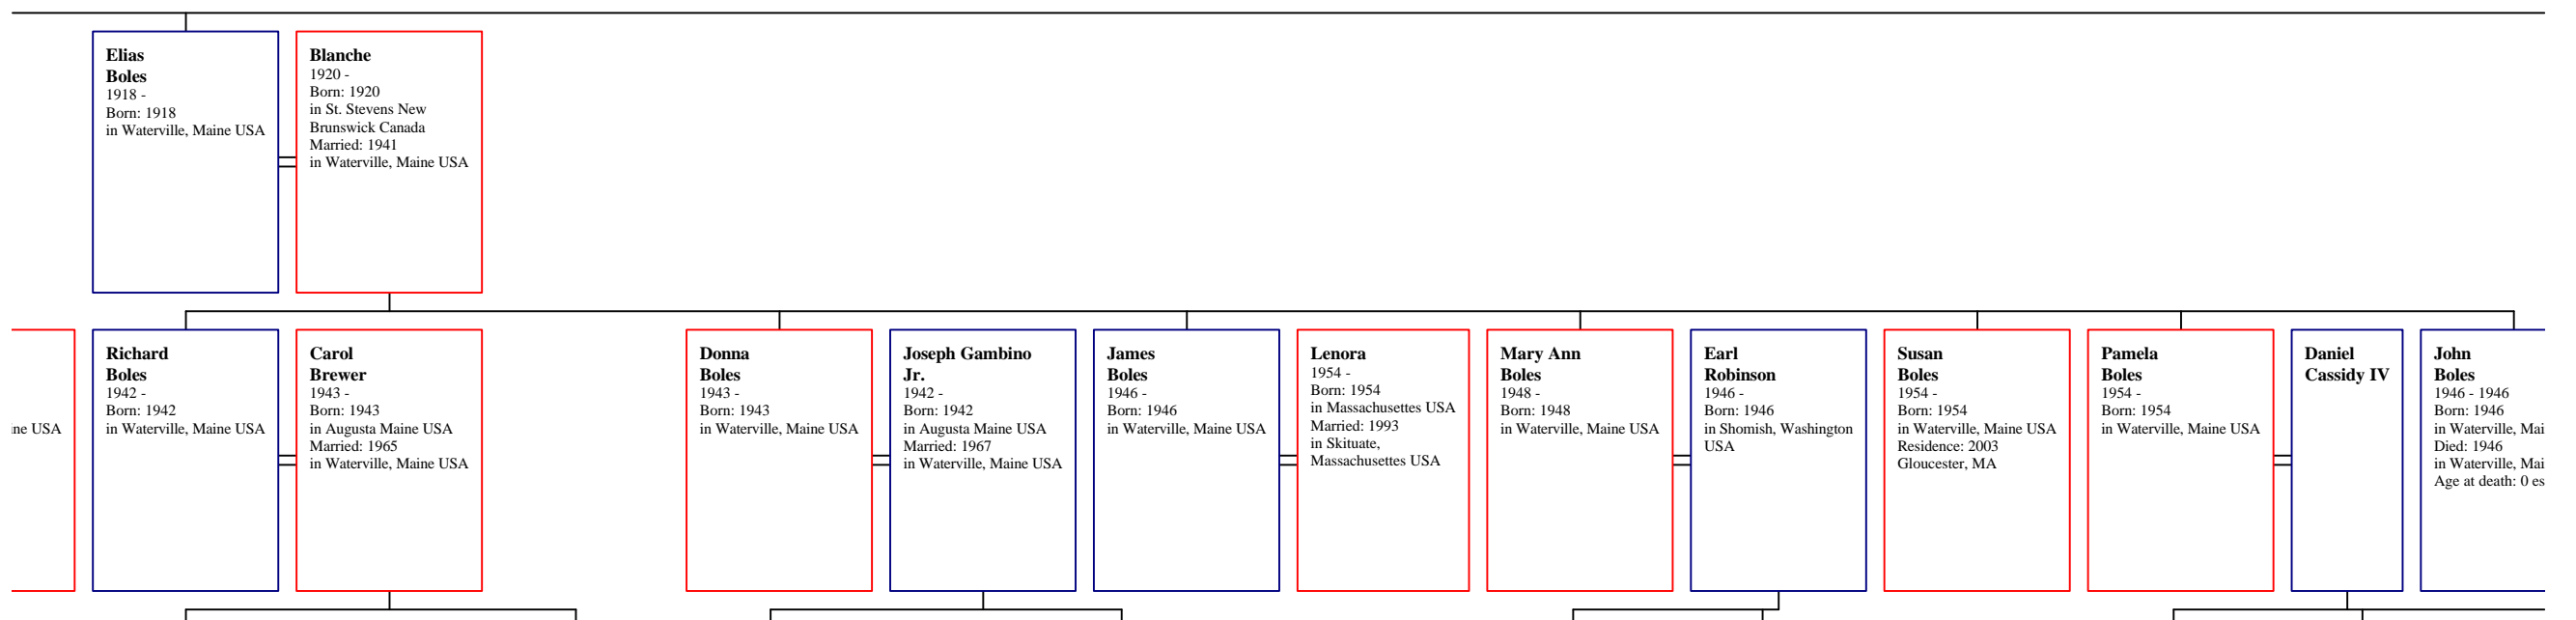

Carolyn White
1943 -
Born: 1943
in Waterville, Maine USA

Nicholas Vitalch
1942 -
Born: 1942
in California USA
Married: 1964
in Waterville, Maine USA

Caroline Boles
1916 -
Born: 1916
in Waterville, Maine, USA

Carole Nale
1944 -
Born: 1944
in Bangor, Maine USA
Email: 2002
laptop at mint dot net
Residence: 2002
Waterville, Maine USA

[1] Melvin Nale
1919 - 1995
Born: 1919
in Truano, LA USA
Died: 1995
in Bangor, Maine USA
Age at death: 76 est.

Richard Levine
1943 -
Born: 1943
in Bangor, Maine USA
Married:
in Waterville, Maine USA

[1] Melvin Nale
1919 - 1995
Born: 1919
in Truano, LA USA
Died: 1995
in Bangor, Maine USA
Age at death: 76 est.

Bertha
1921 - 1997
Born: 1921
in Bangor, Maine USA
Died: 1997
in Bangor, Maine USA
Age at death: 76 est.

Melvin Nale, Jr.
1946 -
Born: 1946
in Bangor, Maine USA

Lilia Miguel Nader
1923 -
Born: 1923
in Puebla Mexico

Guillermo Haa Afif
Born:
in Puebla Mexico

Joseph Michael
1912 - 1984
Born: 1912
in Puebla Mexico
Died: 1984
in Fallriver,
Massachusetts USA
Age at death: 72 est.