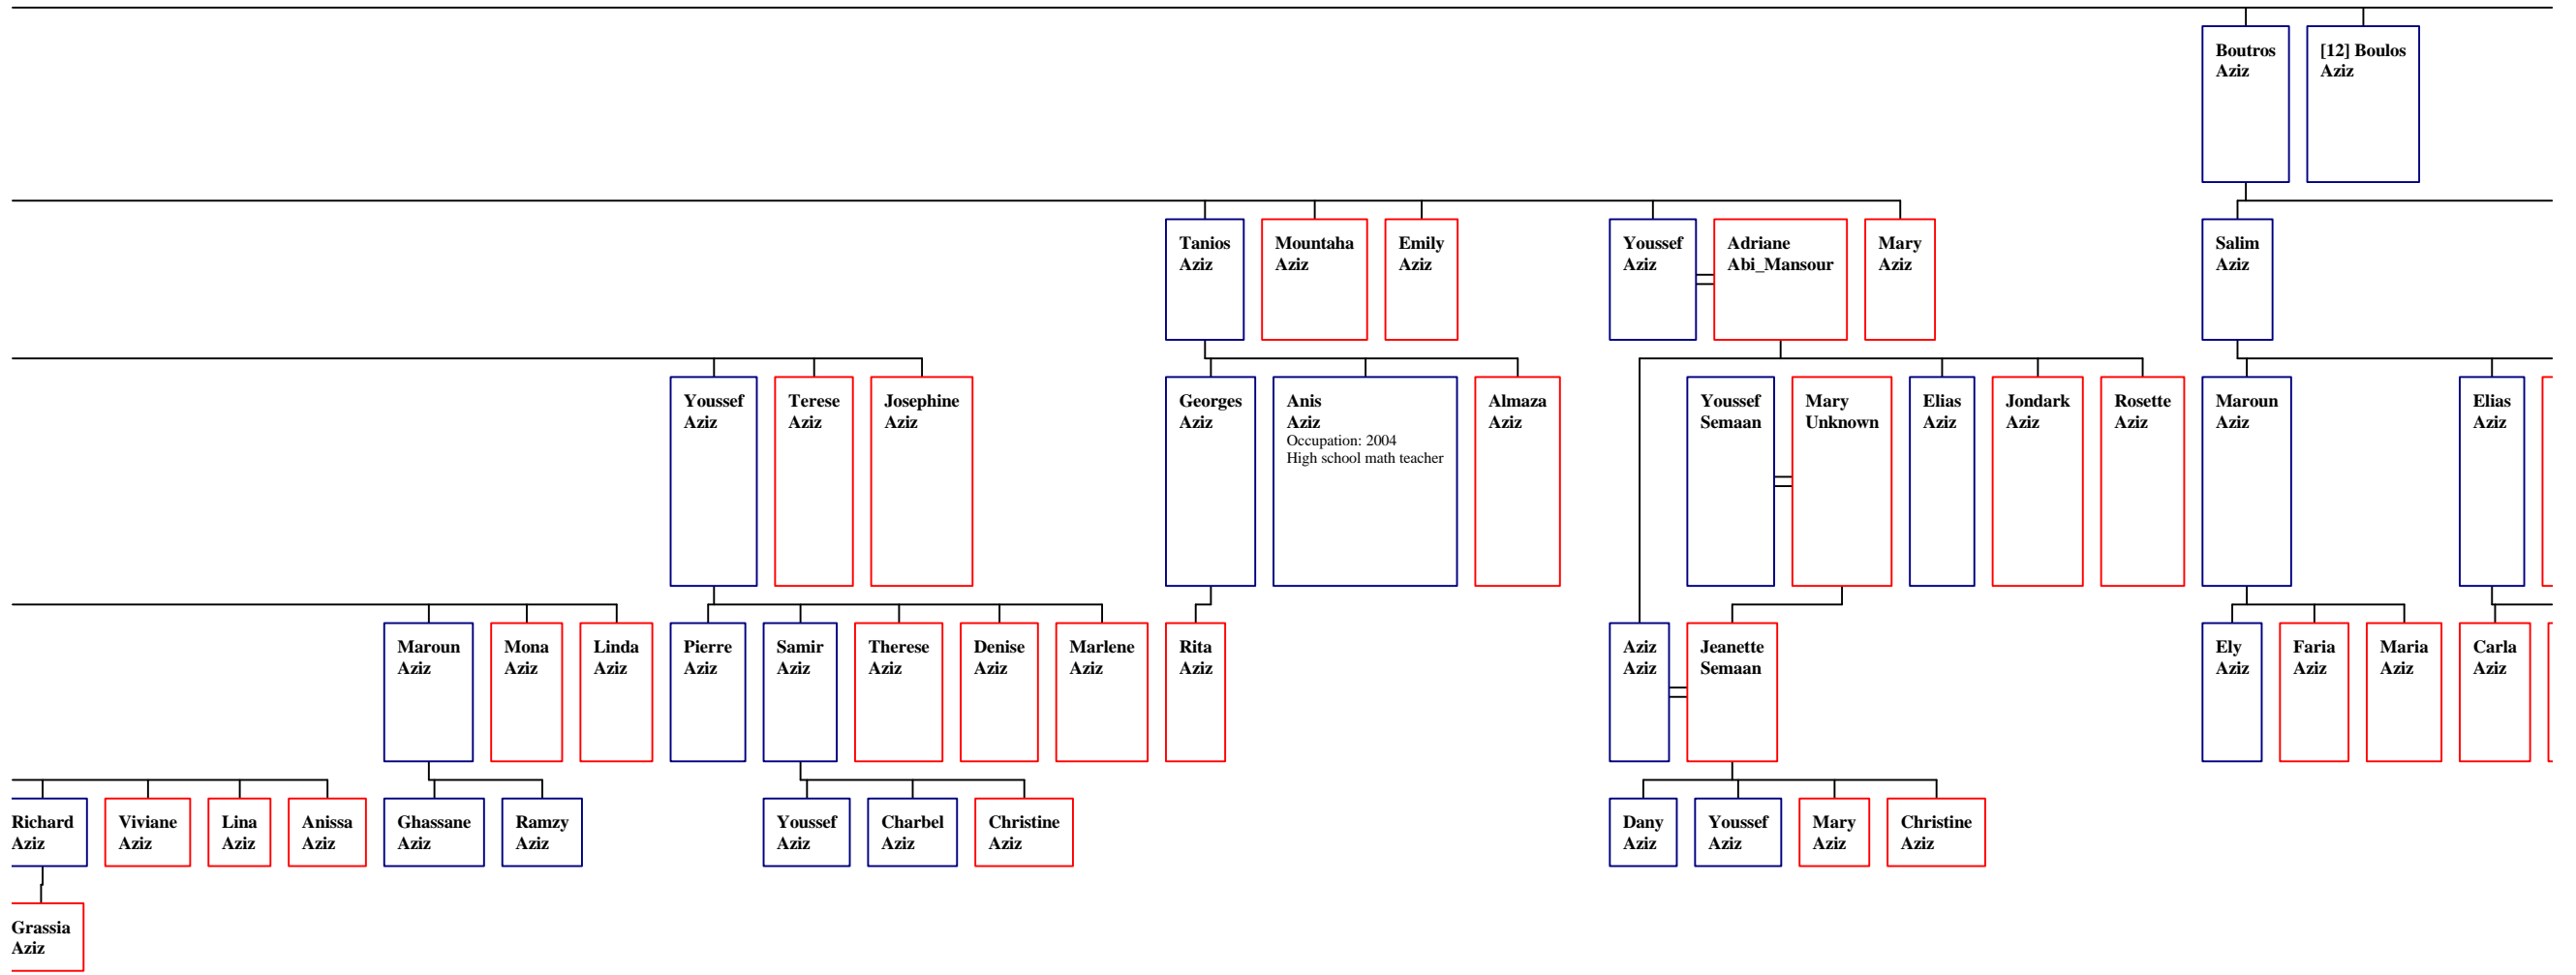

Hannah

Elise

All-in-One Tree of Merhi Aziz

**Katina
Aziz**
1933 -
Born: A
in Lebau

**Claud
Aziz**
1959 -
Born: J
in Lebau

**Ursula
Saade**
1995 -
Born: N
in Lebau

ana

Adlar

**Joseph
Harfouch**

**Unknown Sister
Heneineh**

**Unknown
Harfouch**

own
uch

Julia Bokalil
1917 - 1989
Born: 1917
in Vera Cruz
Died: 1989
in Puebla Mexico
Age at death: 72 est.

Arturo Sucar
Born: 1934
in Puebla Mexico