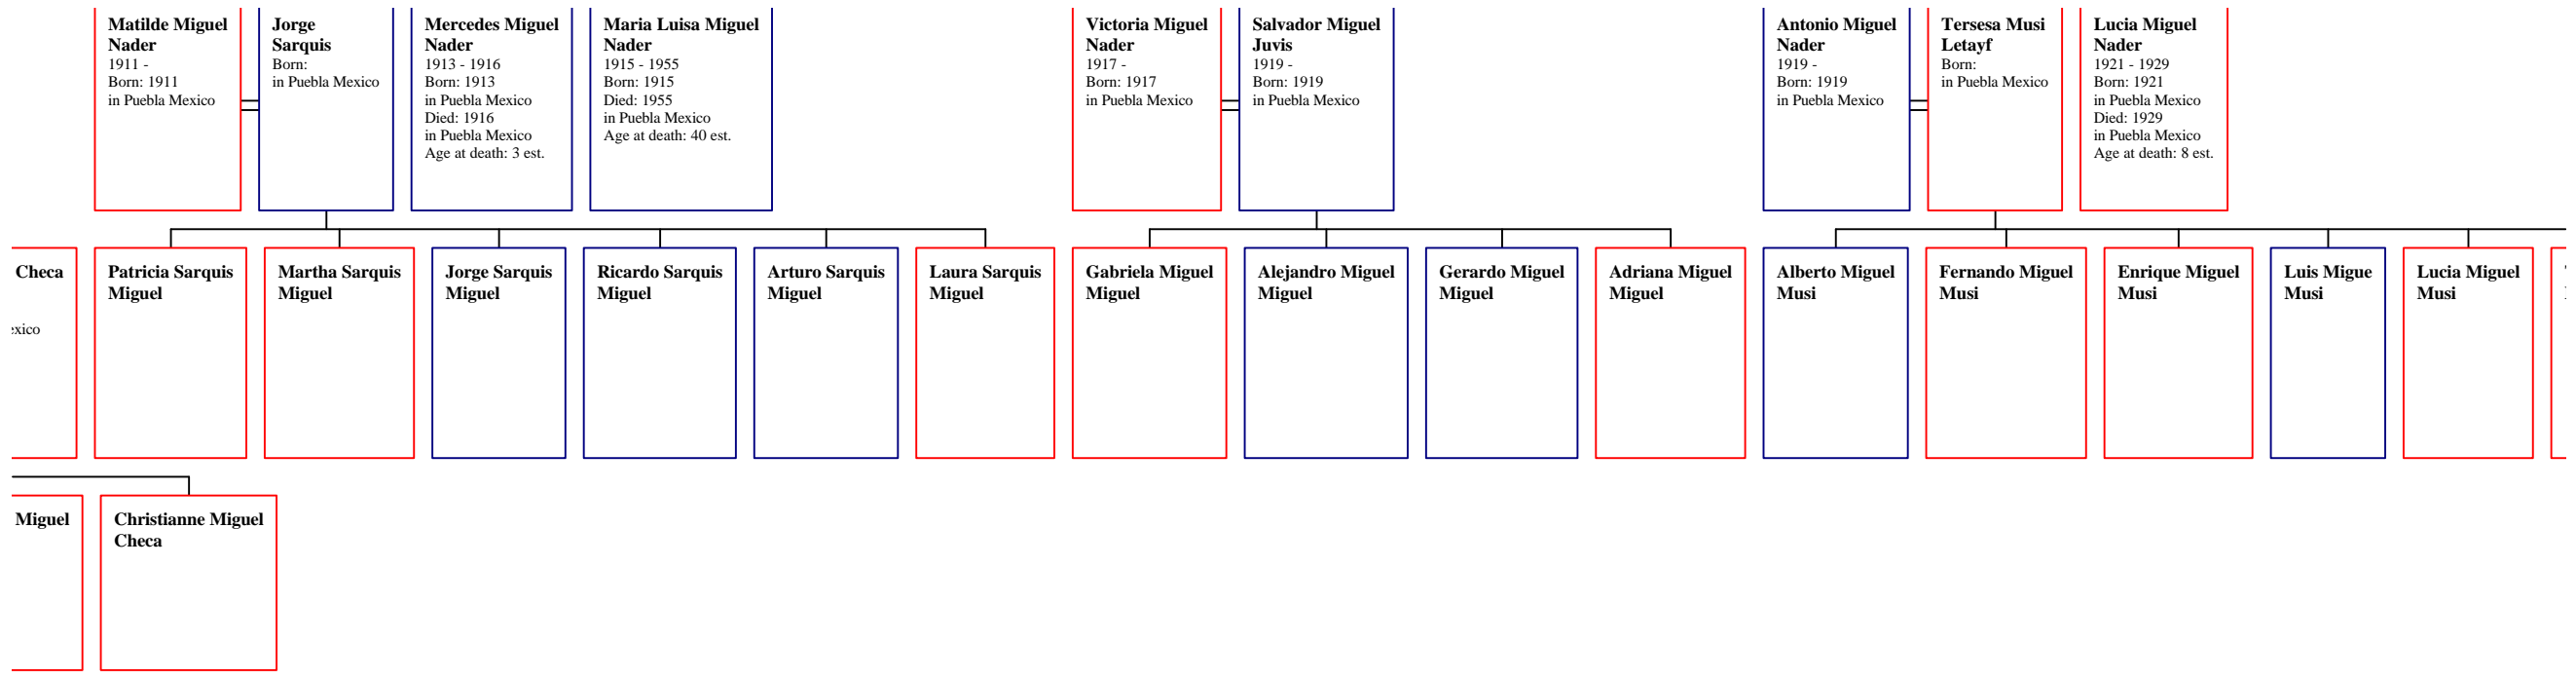

Carole Nale
1944 -
Born: 1944
in Bangor, Maine USA
Email: 2002
laptop at mint dot net
Residence: 2002
Waterville, Maine USA

[1] Melvin Nale
1919 - 1995
Born: 1919
in Truano, LA USA
Died: 1995
in Bangor, Maine USA
Age at death: 76 est.

Richard Levine
1943 -
Born: 1943
in Bangor, Maine USA
Married:
in Waterville, Maine USA

[1] Melvin Nale
1919 - 1995
Born: 1919
in Truano, LA USA
Died: 1995
in Bangor, Maine USA
Age at death: 76 est.

Bertha
1921 - 1997
Born: 1921
in Bangor, Maine USA
Died: 1997
in Bangor, Maine USA
Age at death: 76 est.

Melvin Nale, Jr.
1946 -
Born: 1946
in Bangor, Maine USA

Lilia Miguel Nader
1923 -
Born: 1923
in Puebla Mexico

Guillermo Haa Afif
Born:
in Puebla Mexico

Joseph Michael
1912 - 1984
Born: 1912
in Puebla Mexico
Died: 1984
in Fallriver,
Massachusetts USA
Age at death: 72 est.