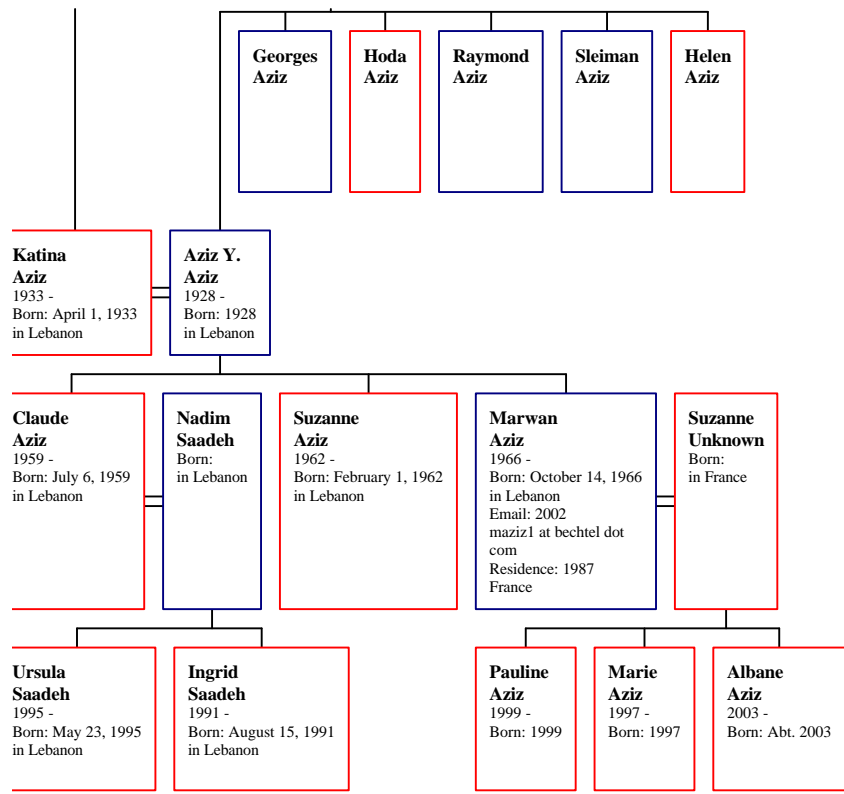

Hannah

Elise

All-in-One Tree of Merhi Aziz

**Katina
Aziz**
1933 -
Born: A
in Lebau

**Claud
Aziz**
1959 -
Born: J
in Lebau

**Ursula
Saade**
1995 -
Born: N
in Lebau

ana

Adlar

Julia Bokalil
Bokalil

Jose Miguel
Nader

Maria Elena
Affif

Matilde Miguel
Nader

Jorge
Sarquis

Mercedes Miguel
Nader

Maria Luisa Miguel
Nader

Victoria Miguel
Nader

**Hannah Mikael
Saad**
1884 - 1945
Born: 1884
in Bkassine Lebanon
Died: 1945
in Bkassine Lebanon
Age at death: 61 est.

**Latife
Nader**
1890 - 1955
Born: 1890
in Fallriver,
Massachusetts USA
Died: 1955
in Fallriver,
Massachusetts USA
Age at death: 65 est.

**Joseph
Harfouch**

**Unknown Sister
Heneineh**

**Unknown
Harfouch**

own
uch

Julia Bokalil
1917 - 1989
Born: 1917
in Vera Cruz
Died: 1989
in Puebla Mexico
Age at death: 72 est.

Arturo Sucar
Born: 1934
in Puebla Mexico