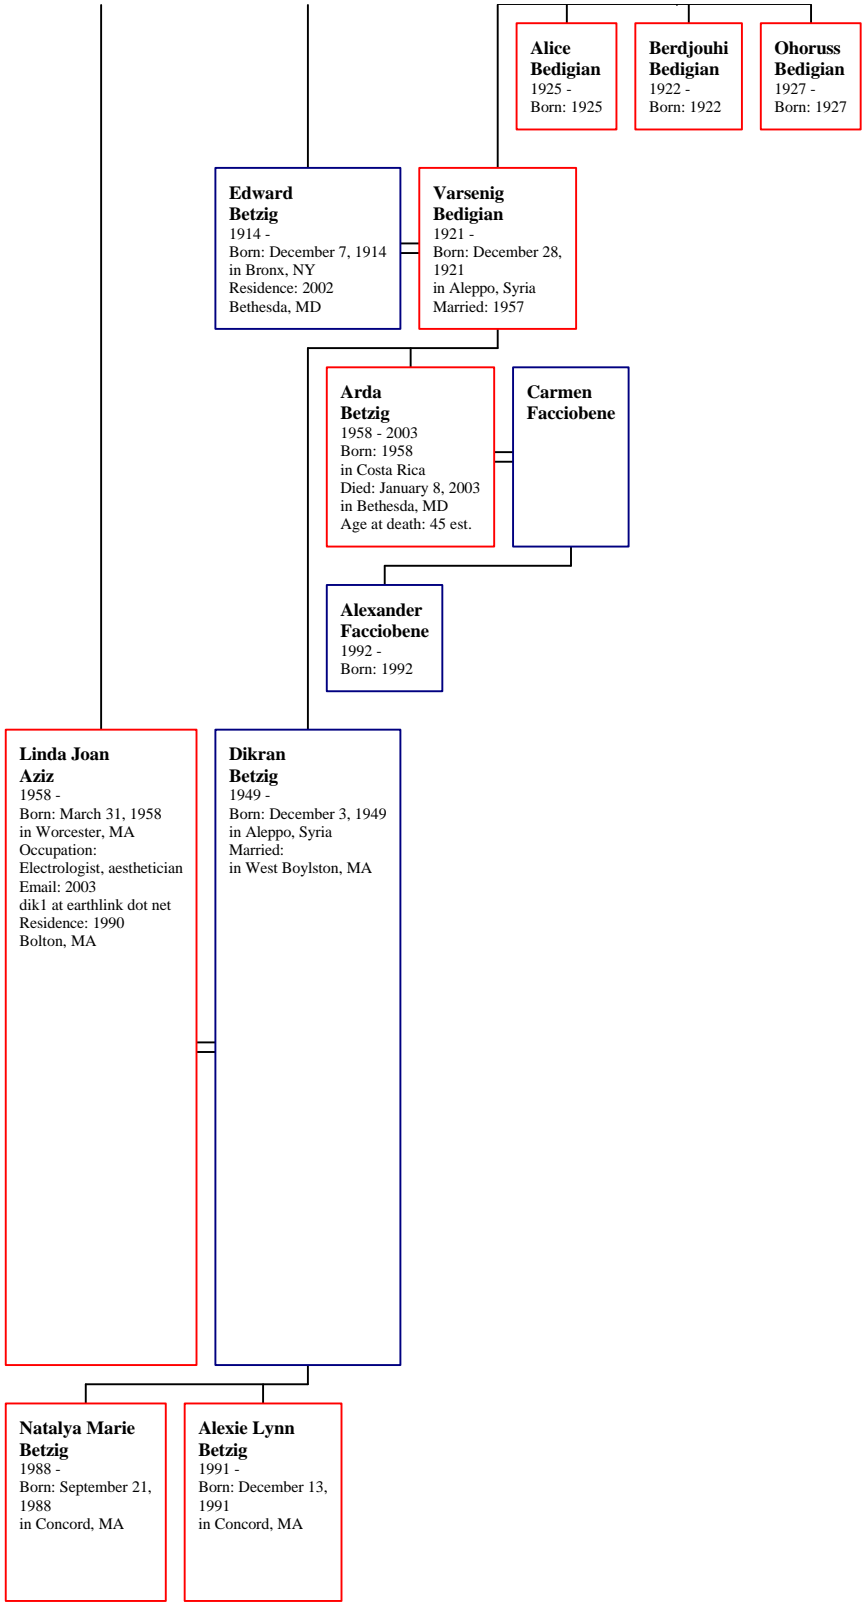

Micheline Kattar
 1973 -
 Born: 1973

Nelly Kattar
 1976 -
 Born: 1976

Elias Kattar
 1980 -
 Born: 1980

Katie Adele Aziz

Charles Mikaelian
 Residence: 2003 Lunenburg, MA

Anthony Aziz
 1961 -
 Born: May 8, 1961 in Fitchburg, MA
 Occupation: Artist
 Email: 2004 aziza at newschool dot edu
 Residence: 2002 Brooklyn, NY

Sam Cuc
 1958
 Born: in Ca
 Occu: artist
 Resid: Brooklyn, NY

Matthew Mikaelian

Adam Mikaelian

Samuel A. Cucher
1958 -
Born: January 28, 1958
in Caracas, Venezuela
Occupation:
artist
Residence: 2002
Brooklyn, NY