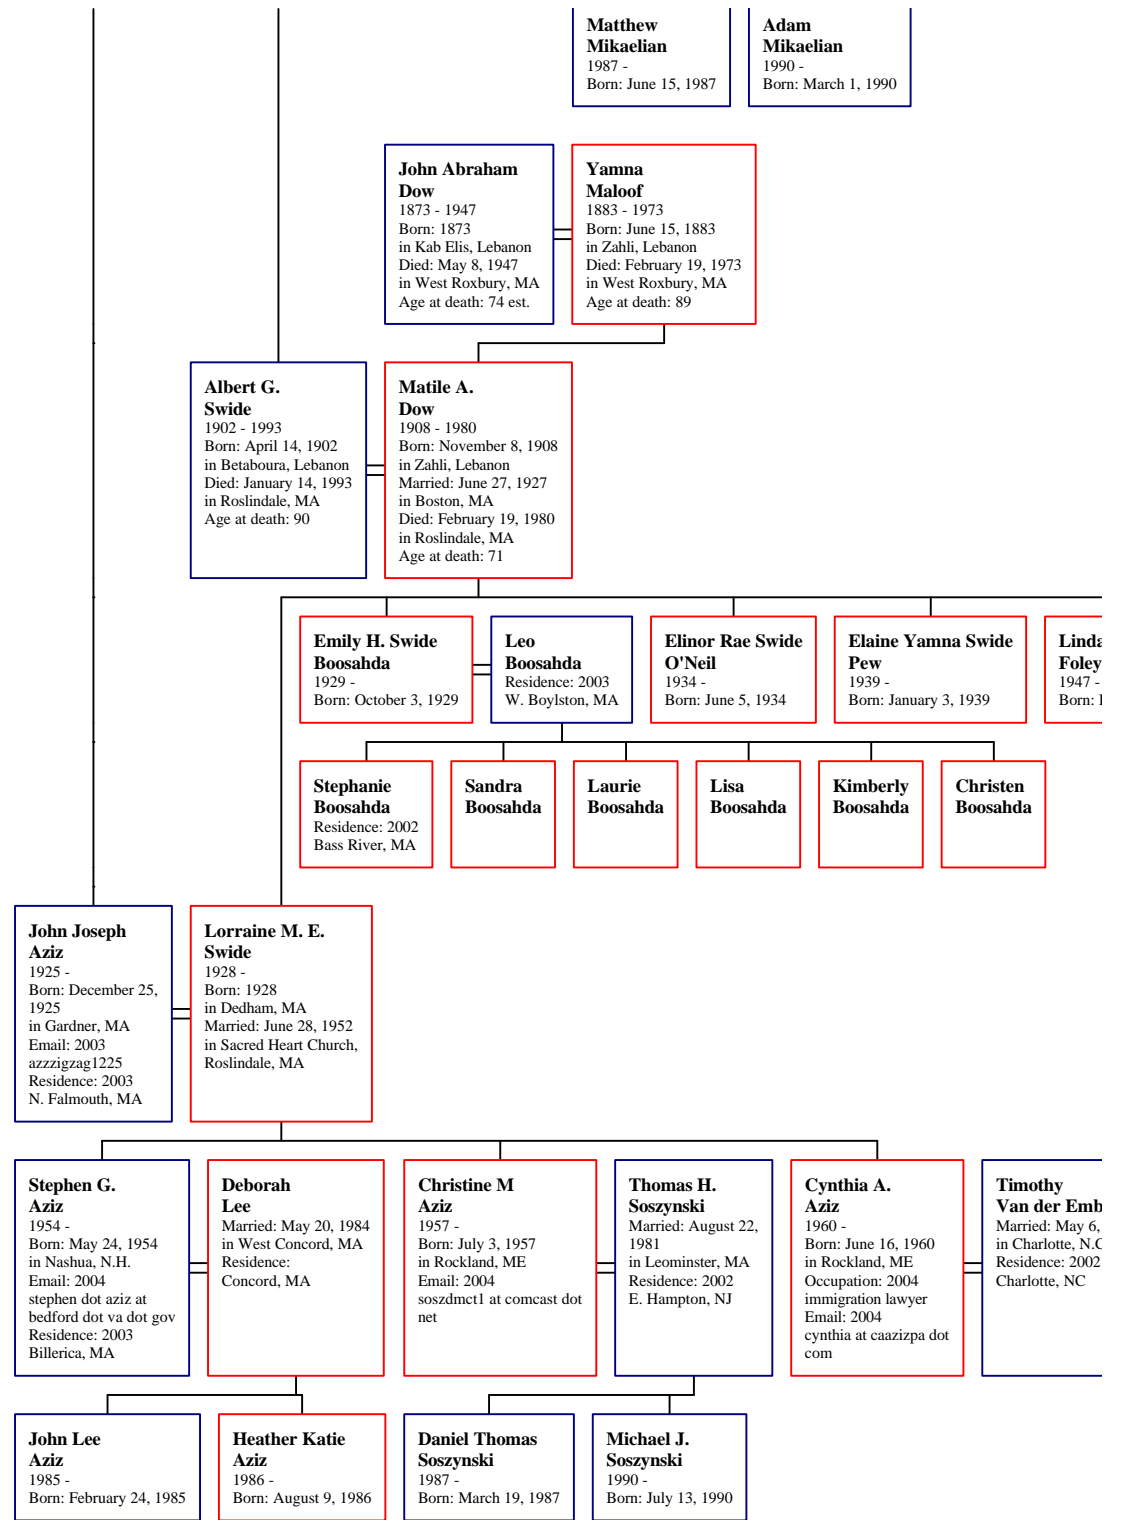

Sam Cuc
 1958
 Born: in Ca
 Occu: artist
 Resid: Brooklyn, NY

Matthew Mikaelian

Adam Mikaelian

Samuel A. Cucher
1958 -
Born: January 28, 1958
in Caracas, Venezuela
Occupation:
artist
Residence: 2002
Brooklyn, NY