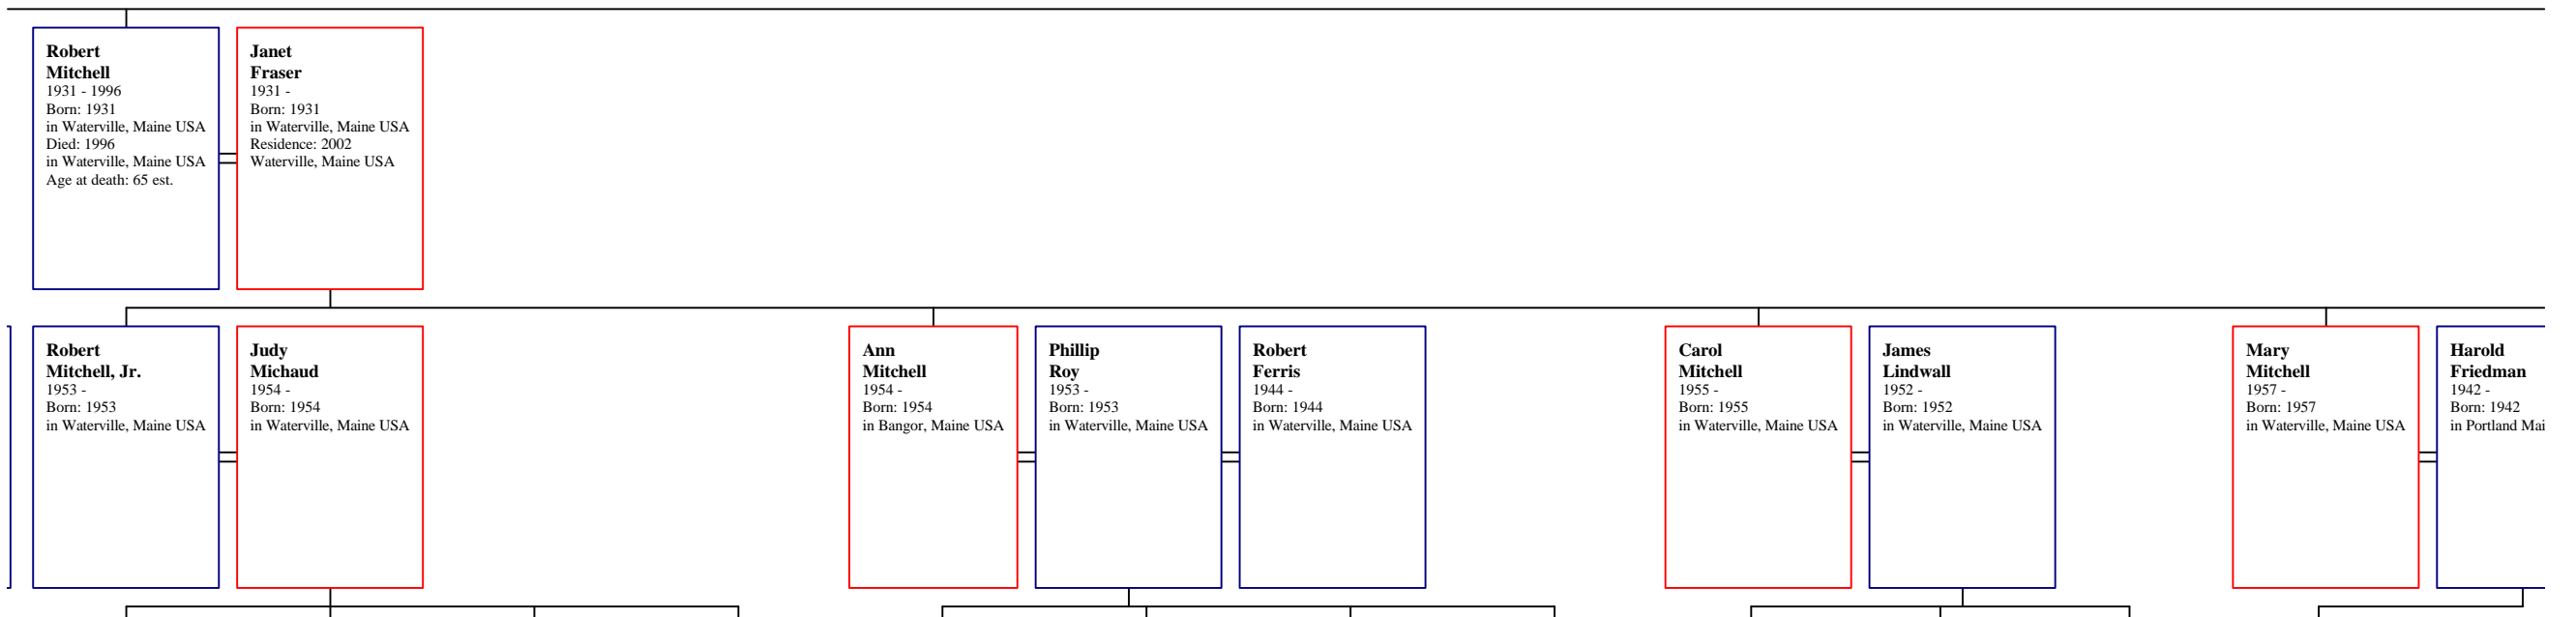

Carolina Tegho
1964 -
Born: January 21, 1964
in Mexico City Mexico
Married:
in Mexico City Mexico

Salvatore Marozzi
1947 -
Born: 1947
in Ismailia Egypt

Jenette Ashby
1947 -
Born: 1947
in Rainham England UK