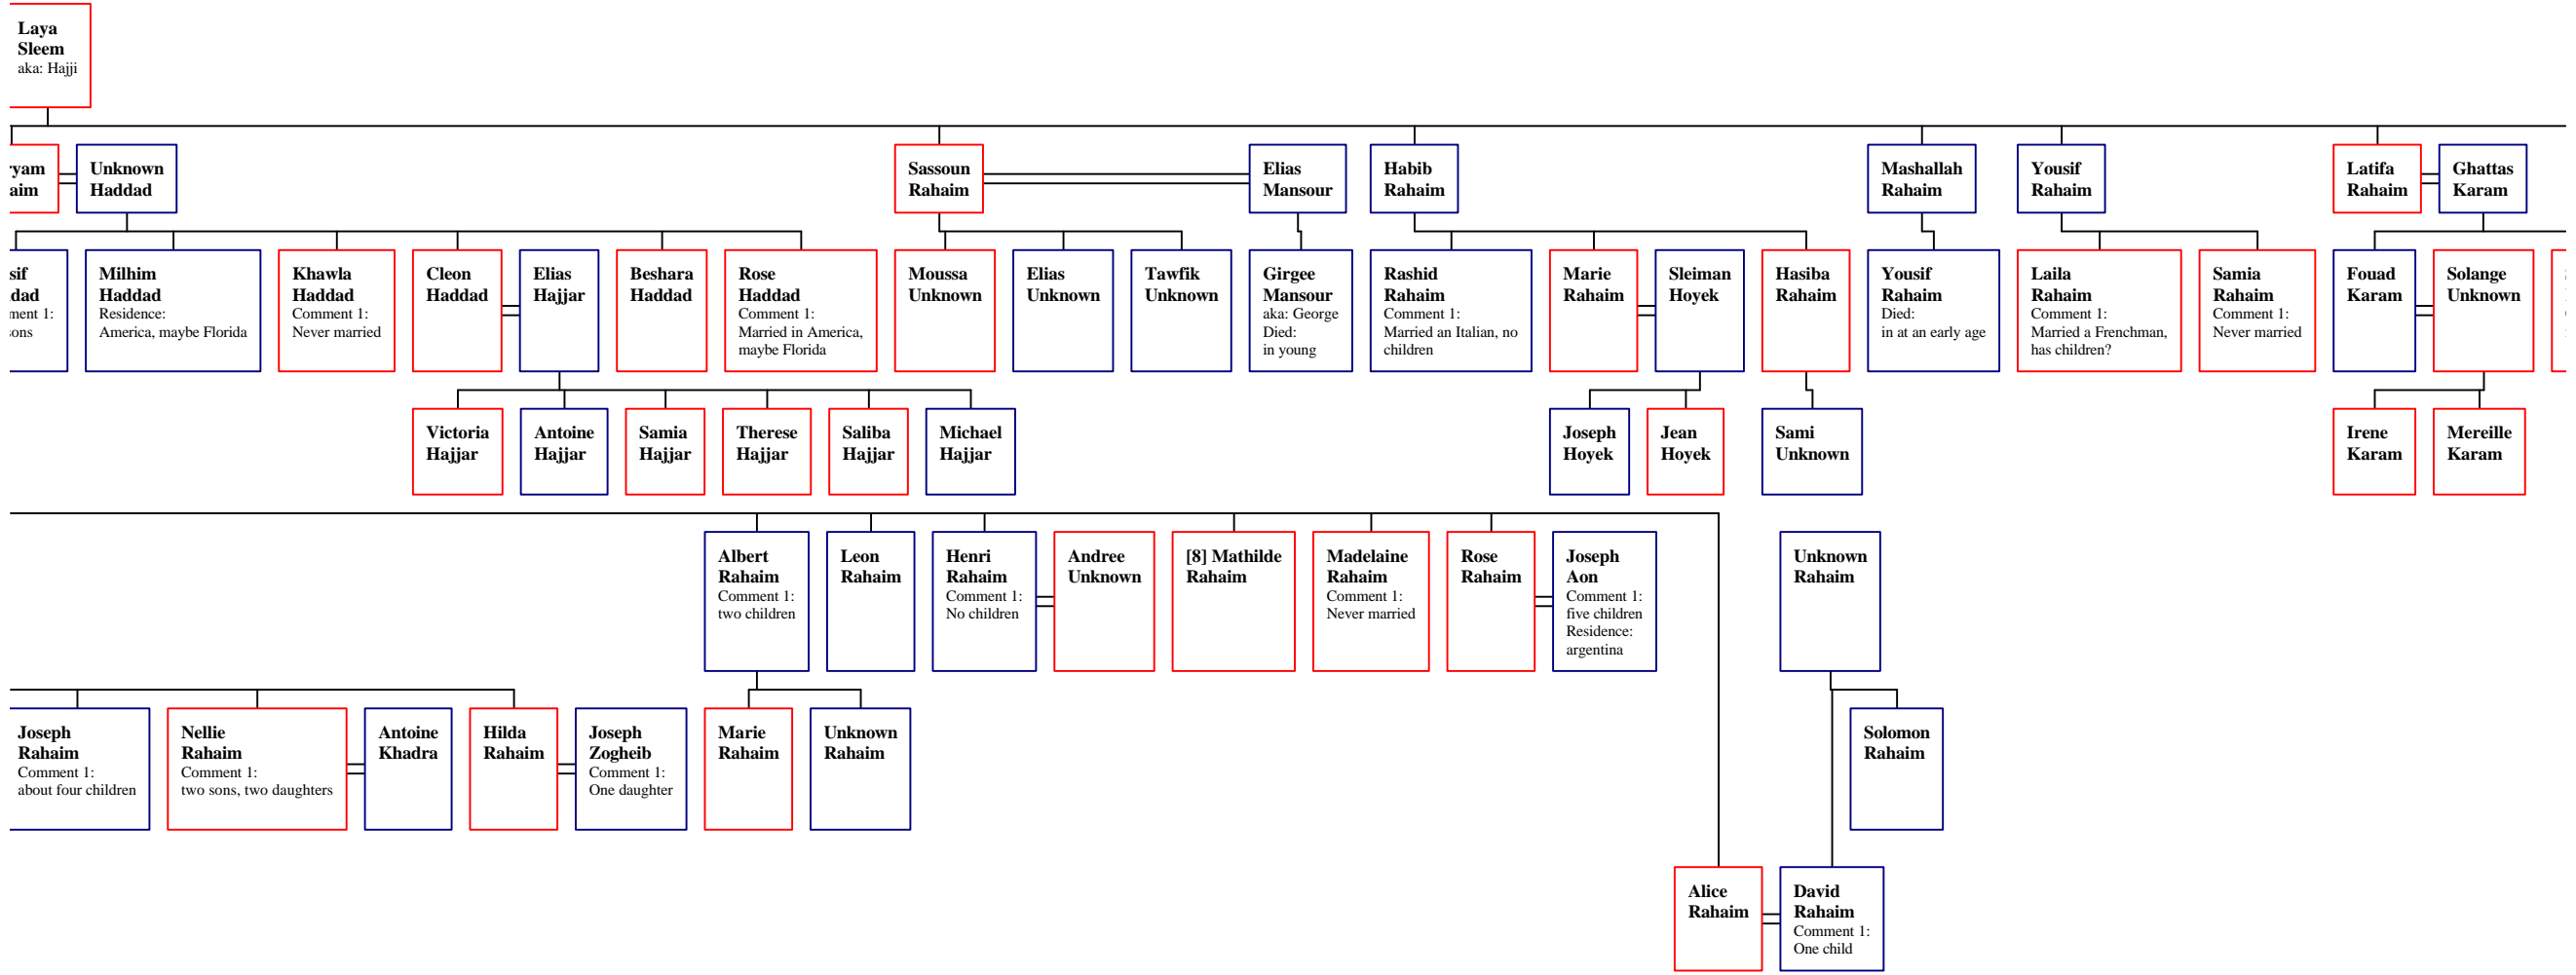

Hannah

Elise

All-in-One Tree of Merhi Aziz

**Katina
Aziz**
1933 -
Born: A
in Lebau

**Claud
Aziz**
1959 -
Born: J
in Lebau

**Ursula
Saade**
1995 -
Born: N
in Lebau

ana

Adlar

Julia Bokalil
Bokalil

Jose Miguel
Nader

Maria Elena
Affif

Matilde Miguel
Nader

Jorge
Sarquis

Mercedes Miguel
Nader

Maria Luisa Miguel
Nader

Victoria Miguel
Nader

**Joseph
Harfouch**

**Unknown Sister
Heneineh**

**Unknown
Harfouch**

own
uch

Julia Bokalil
1917 - 1989
Born: 1917
in Vera Cruz
Died: 1989
in Puebla Mexico
Age at death: 72 est.

Arturo Sucar
Born: 1934
in Puebla Mexico