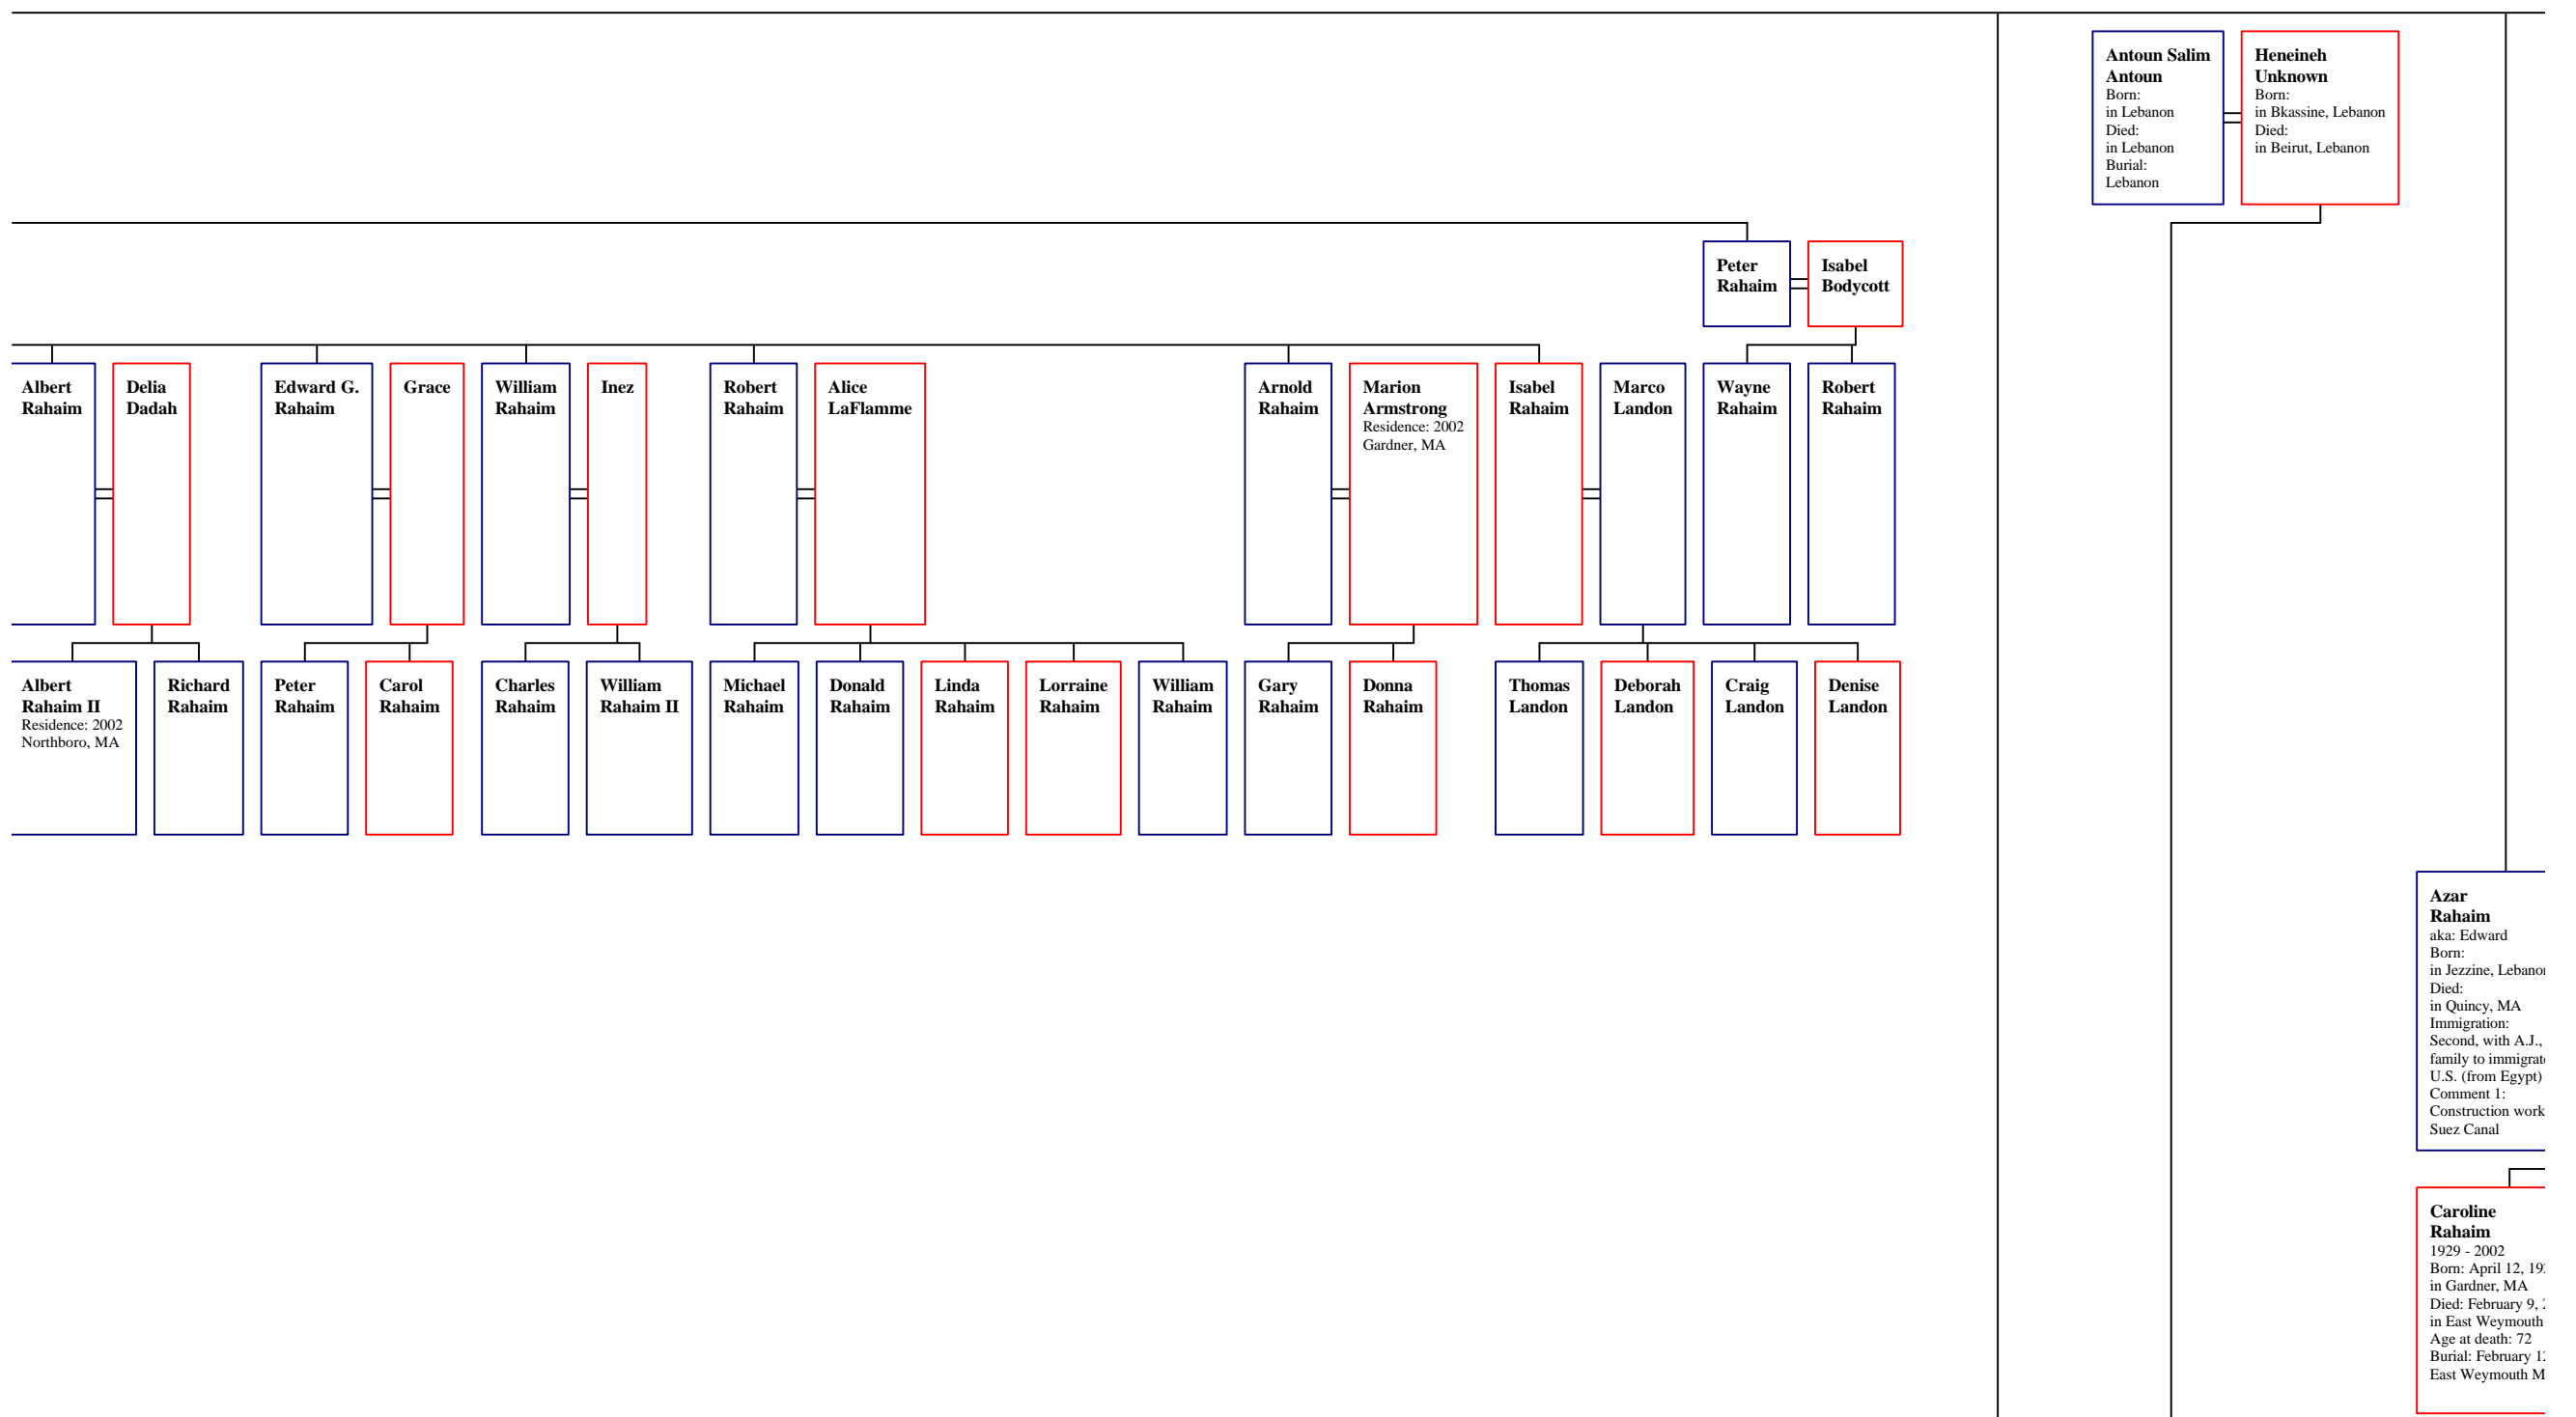

**Josef
Rahz**
Born:
in Dje
Died:
in Wo

**Abdallah John
Rahaim**
1890 - 1980
aka: A.J.
Born: 1890
in Jezzine, Lebanon
Died: 1980
in Gardner, MA
Age at death: 90 est.
Burial: 1980
Gardner, MA
Immigration:
Second, with Azar, in the
family to immigrate to
U.S. (via Egypt)
Comment 1: