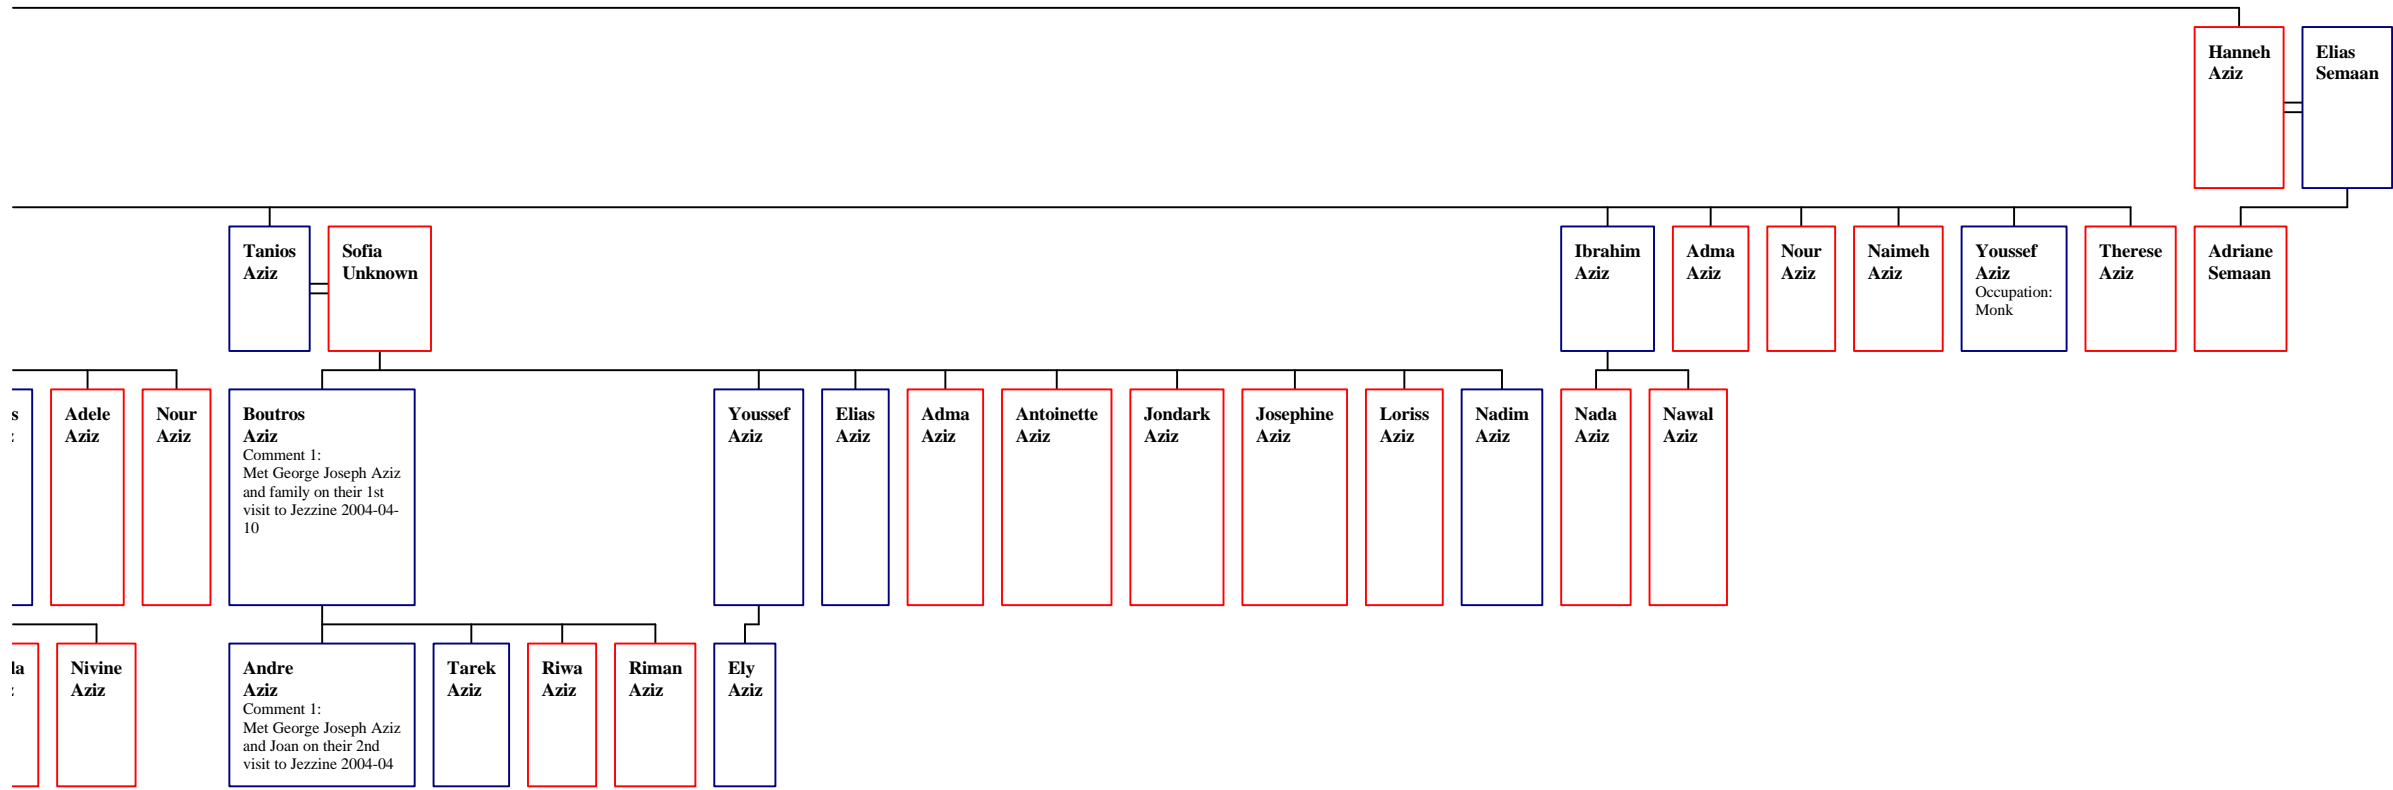

Hannah

Elise

All-in-One Tree of Merhi Aziz

**Katina
Aziz**
1933 -
Born: A
in Lebau

**Claud
Aziz**
1959 -
Born: J
in Lebau

**Ursula
Saade**
1995 -
Born: N
in Lebau

ana

Adlar

**Joseph
Harfouch**

**Unknown Sister
Heneineh**

**Unknown
Harfouch**

own
uch

Julia Bokalil
1917 - 1989
Born: 1917
in Vera Cruz
Died: 1989
in Puebla Mexico
Age at death: 72 est.

Arturo Sucar
Born: 1934
in Puebla Mexico