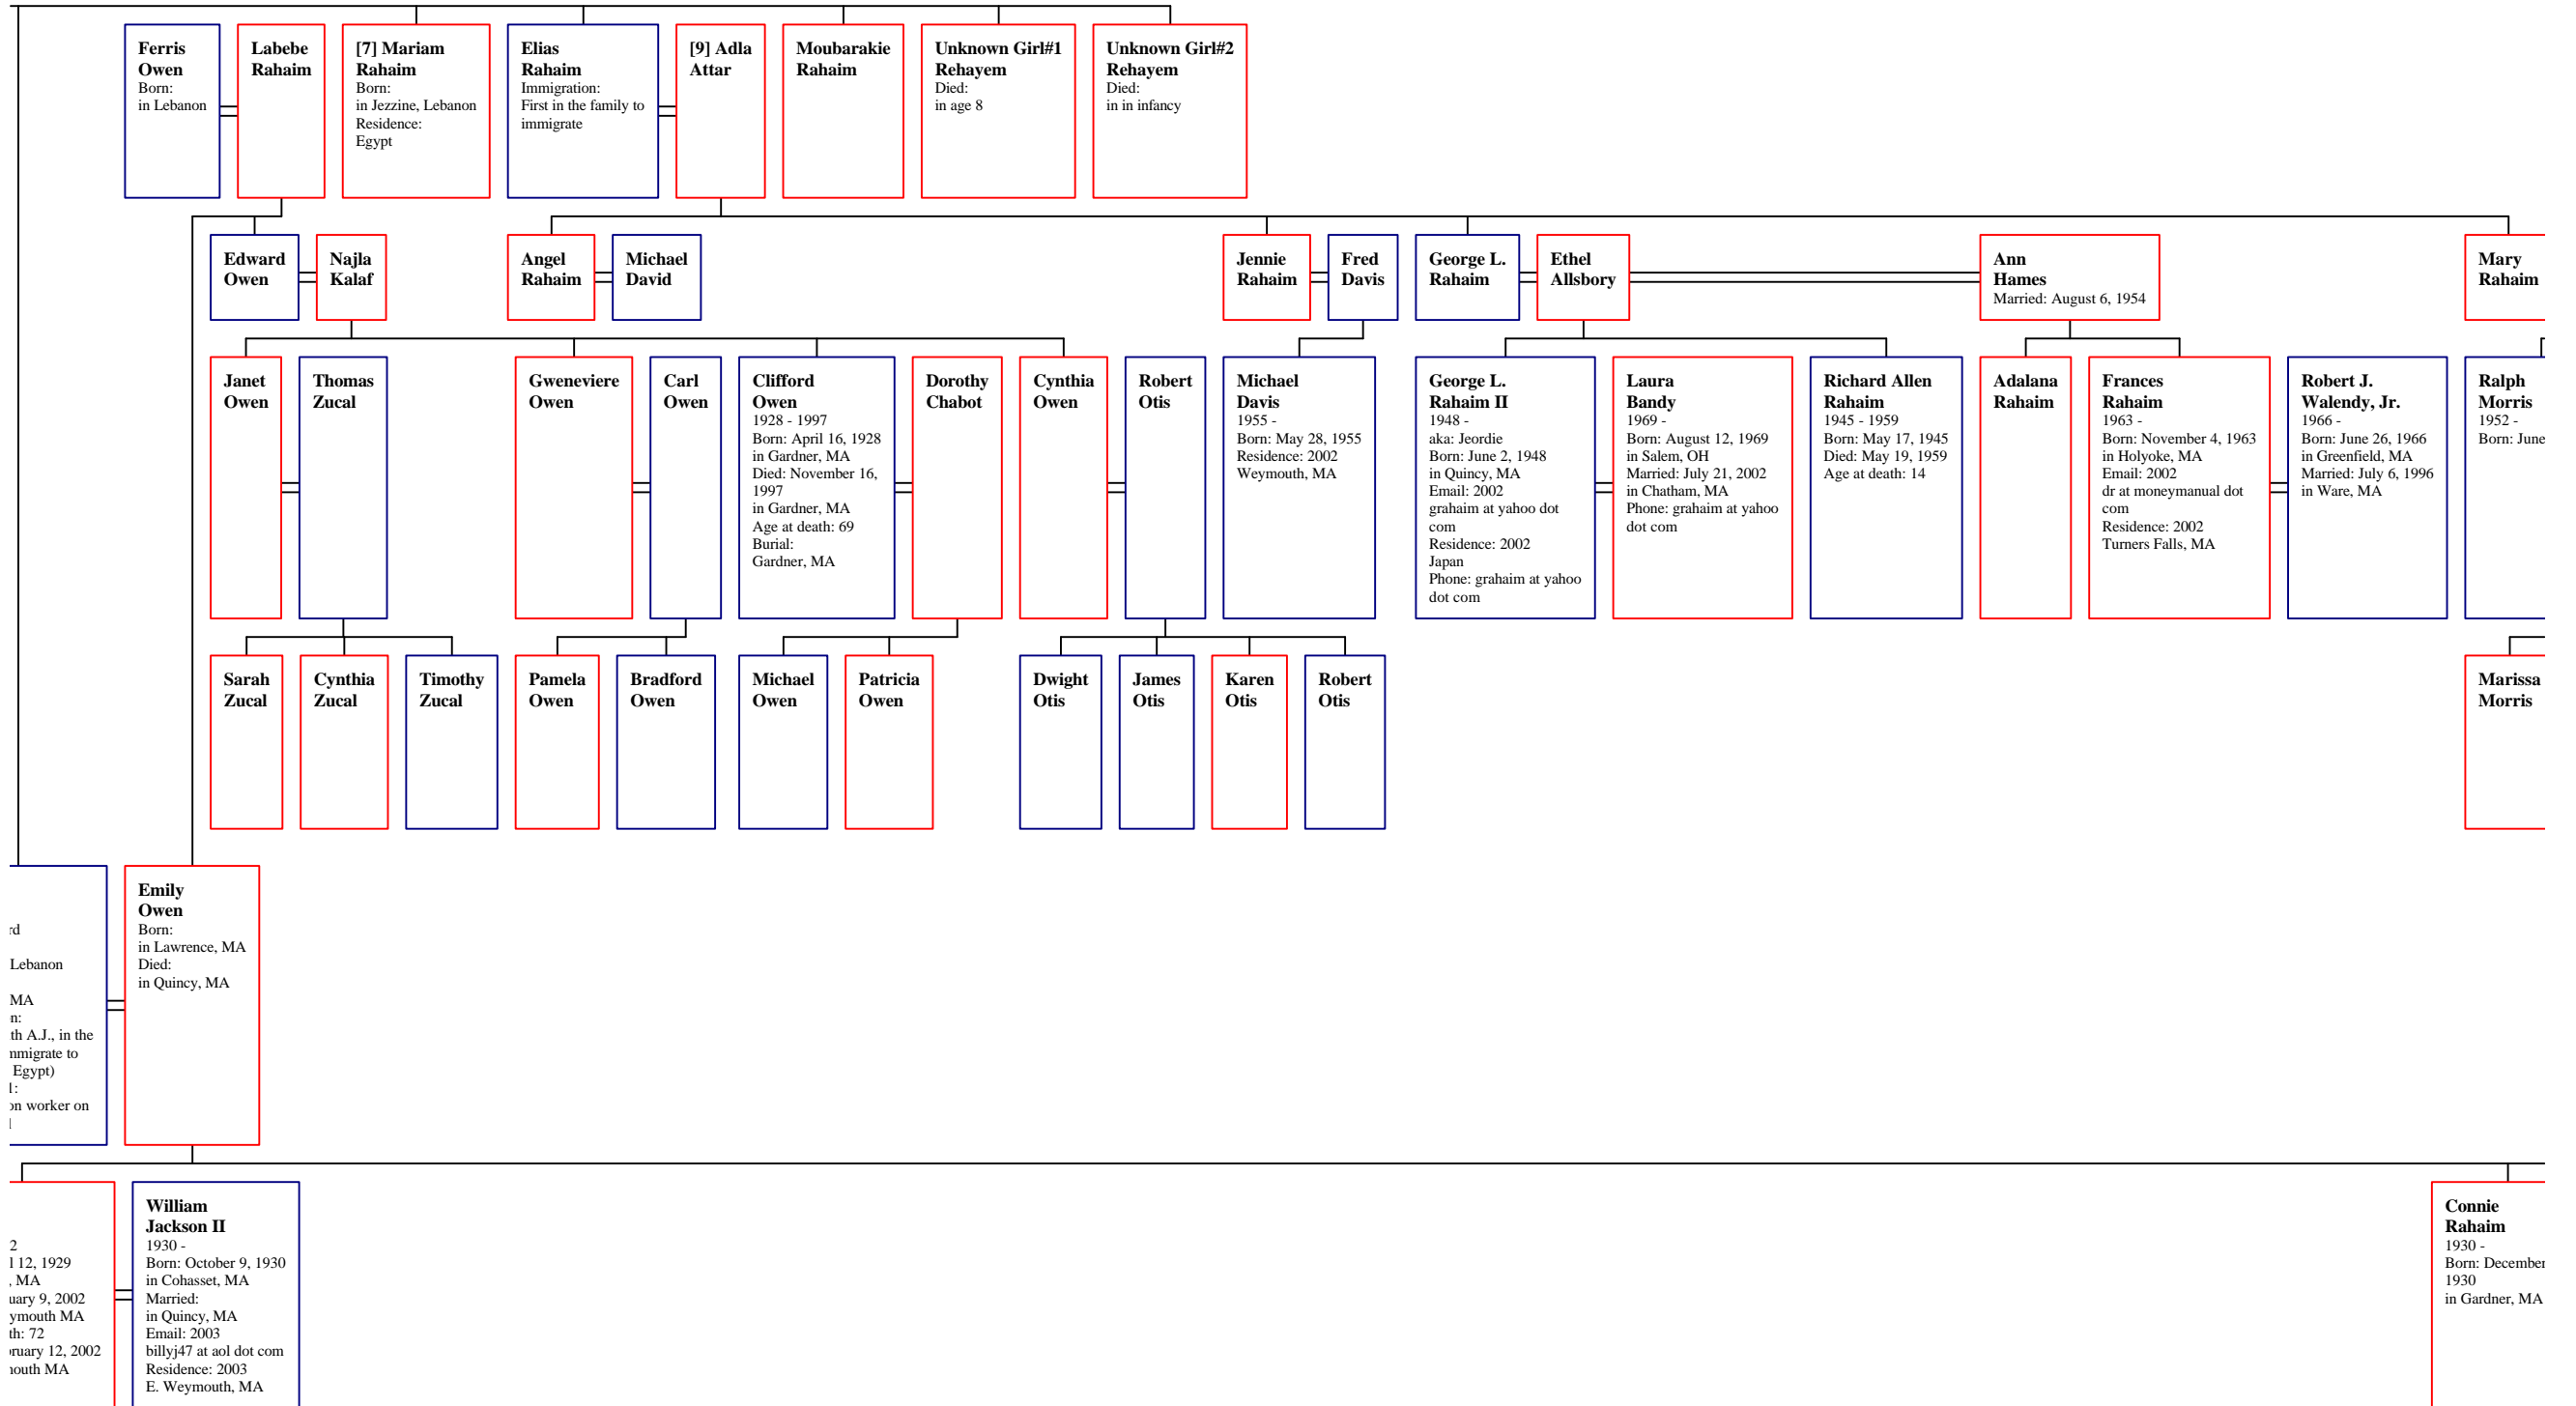

**Josef
Rahz**
Born:
in Dje
Died:
in Wo

**Abdallah John
Rahaim**
1890 - 1980
aka: A.J.
Born: 1890
in Jezzine, Lebanon
Died: 1980
in Gardner, MA
Age at death: 90 est.
Burial: 1980
Gardner, MA
Immigration:
Second, with Azar, in the
family to immigrate to
U.S. (via Egypt)
Comment 1: