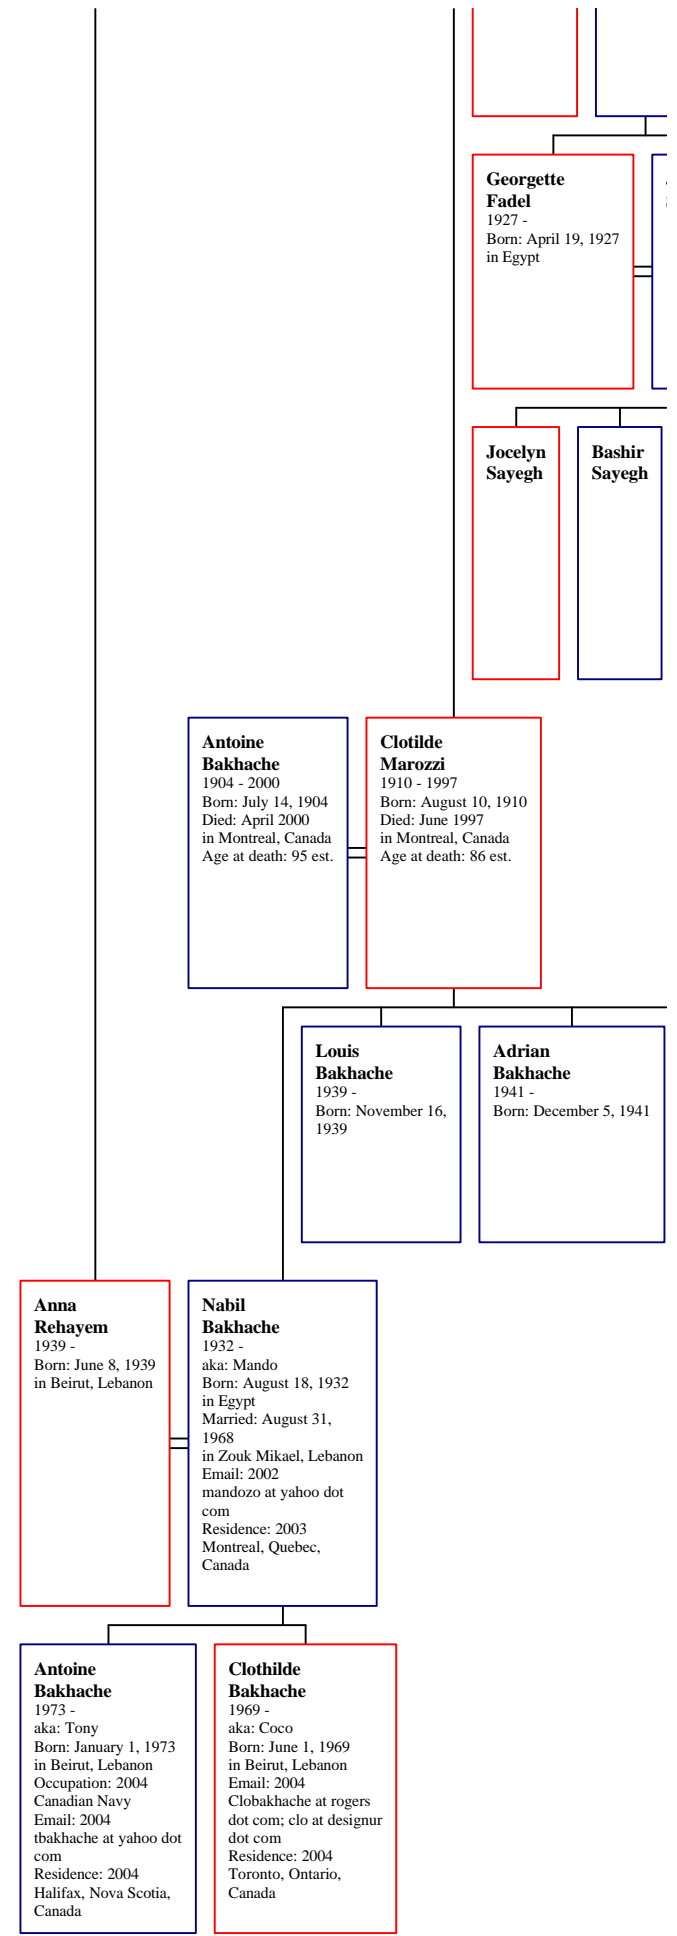

Anna Najimy
2003 -
Born: April 28, 2003

Georgette Fadel
1927 -
Born: April 19, 1927
in Egypt

Jocelyn Sayegh

Bashir Sayegh

Antoine Bakhache
1904 - 2000
Born: July 14, 1904
Died: April 2000
in Montreal, Canada
Age at death: 95 est.