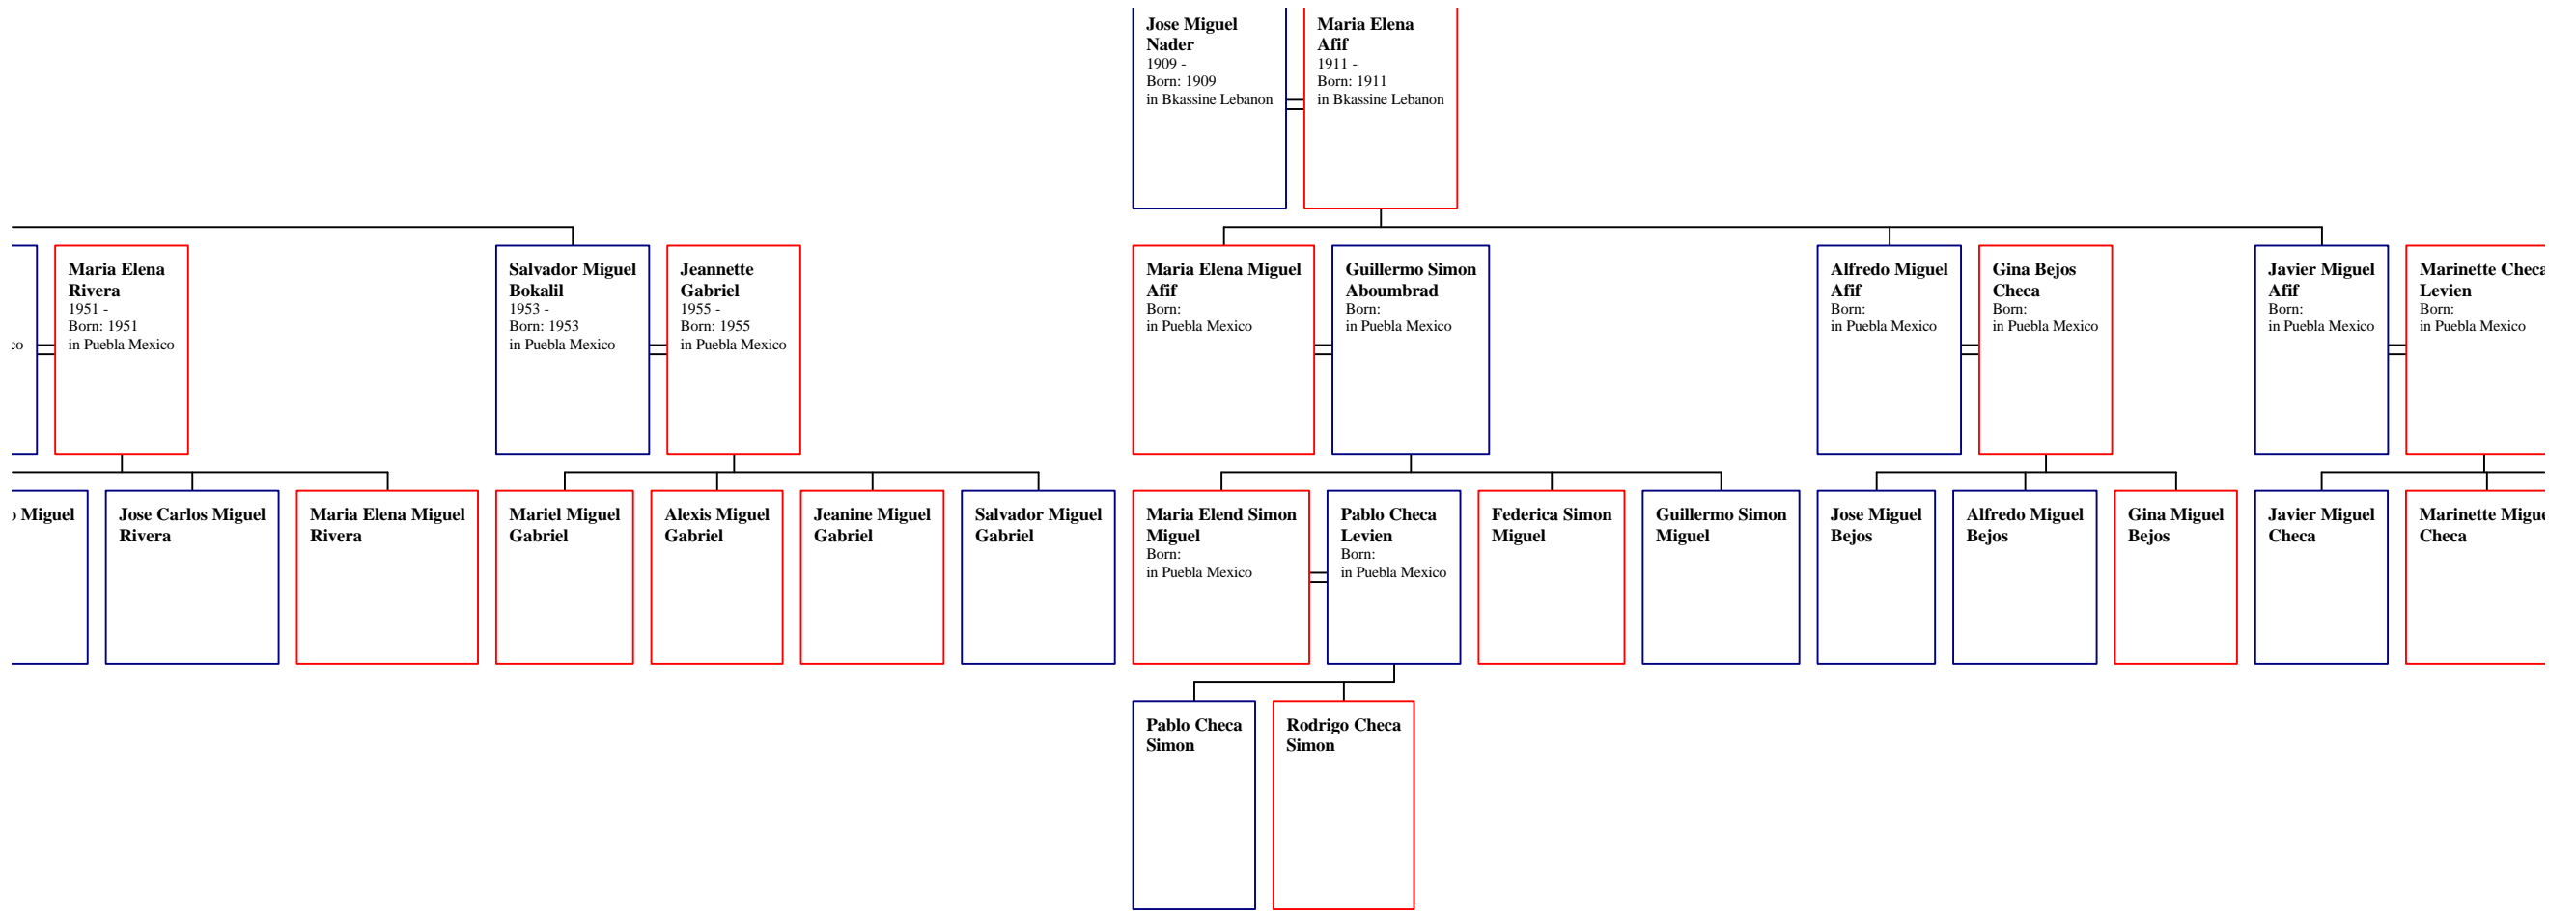

Richard Levine
1943 -
Born: 1943
in Bangor, Maine USA
Married:
in Waterville, Maine USA

[1] Melvin Nale
1919 - 1995
Born: 1919
in Truano, LA USA
Died: 1995
in Bangor, Maine USA
Age at death: 76 est.

Bertha
1921 - 1997
Born: 1921
in Bangor, Maine USA
Died: 1997
in Bangor, Maine USA
Age at death: 76 est.

Melvin Nale, Jr.
1946 -
Born: 1946
in Bangor, Maine USA

Lilia Miguel Nader
1923 -
Born: 1923
in Puebla Mexico

Guillermo Haa Afif
Born:
in Puebla Mexico

Joseph Michael
1912 - 1984
Born: 1912
in Puebla Mexico
Died: 1984
in Fallriver,
Massachusetts USA
Age at death: 72 est.