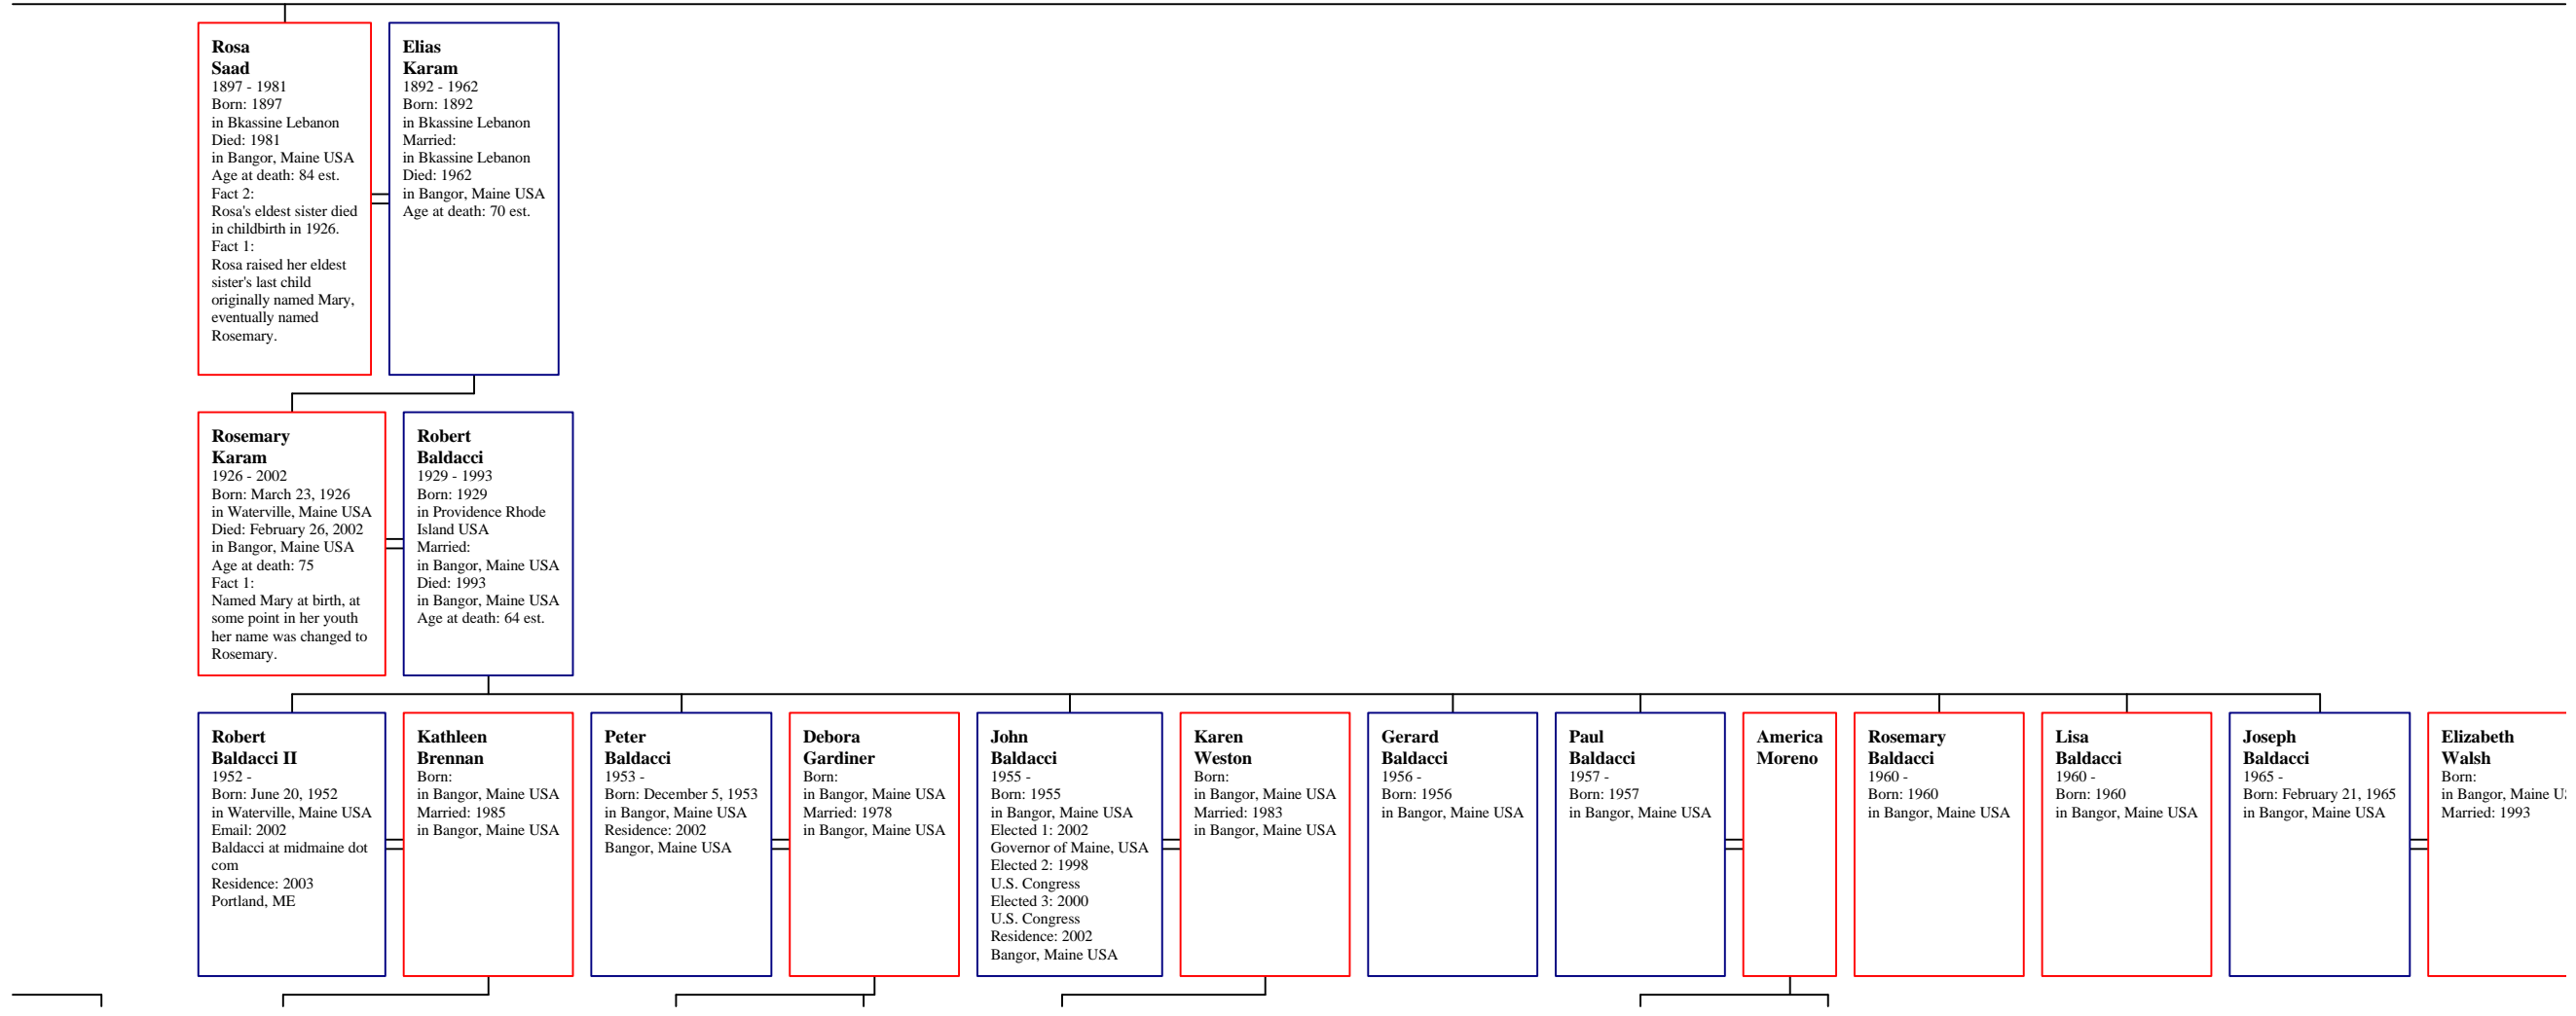

Richard Levine
1943 -
Born: 1943
in Bangor, Maine USA
Married:
in Waterville, Maine USA

[1] Melvin Nale
1919 - 1995
Born: 1919
in Truano, LA USA
Died: 1995
in Bangor, Maine USA
Age at death: 76 est.

Bertha
1921 - 1997
Born: 1921
in Bangor, Maine USA
Died: 1997
in Bangor, Maine USA
Age at death: 76 est.

Melvin Nale, Jr.
1946 -
Born: 1946
in Bangor, Maine USA

Lilia Miguel Nader
1923 -
Born: 1923
in Puebla Mexico

Guillermo Haa Afif
Born:
in Puebla Mexico

Joseph Michael
1912 - 1984
Born: 1912
in Puebla Mexico
Died: 1984
in Fallriver,
Massachusetts USA
Age at death: 72 est.