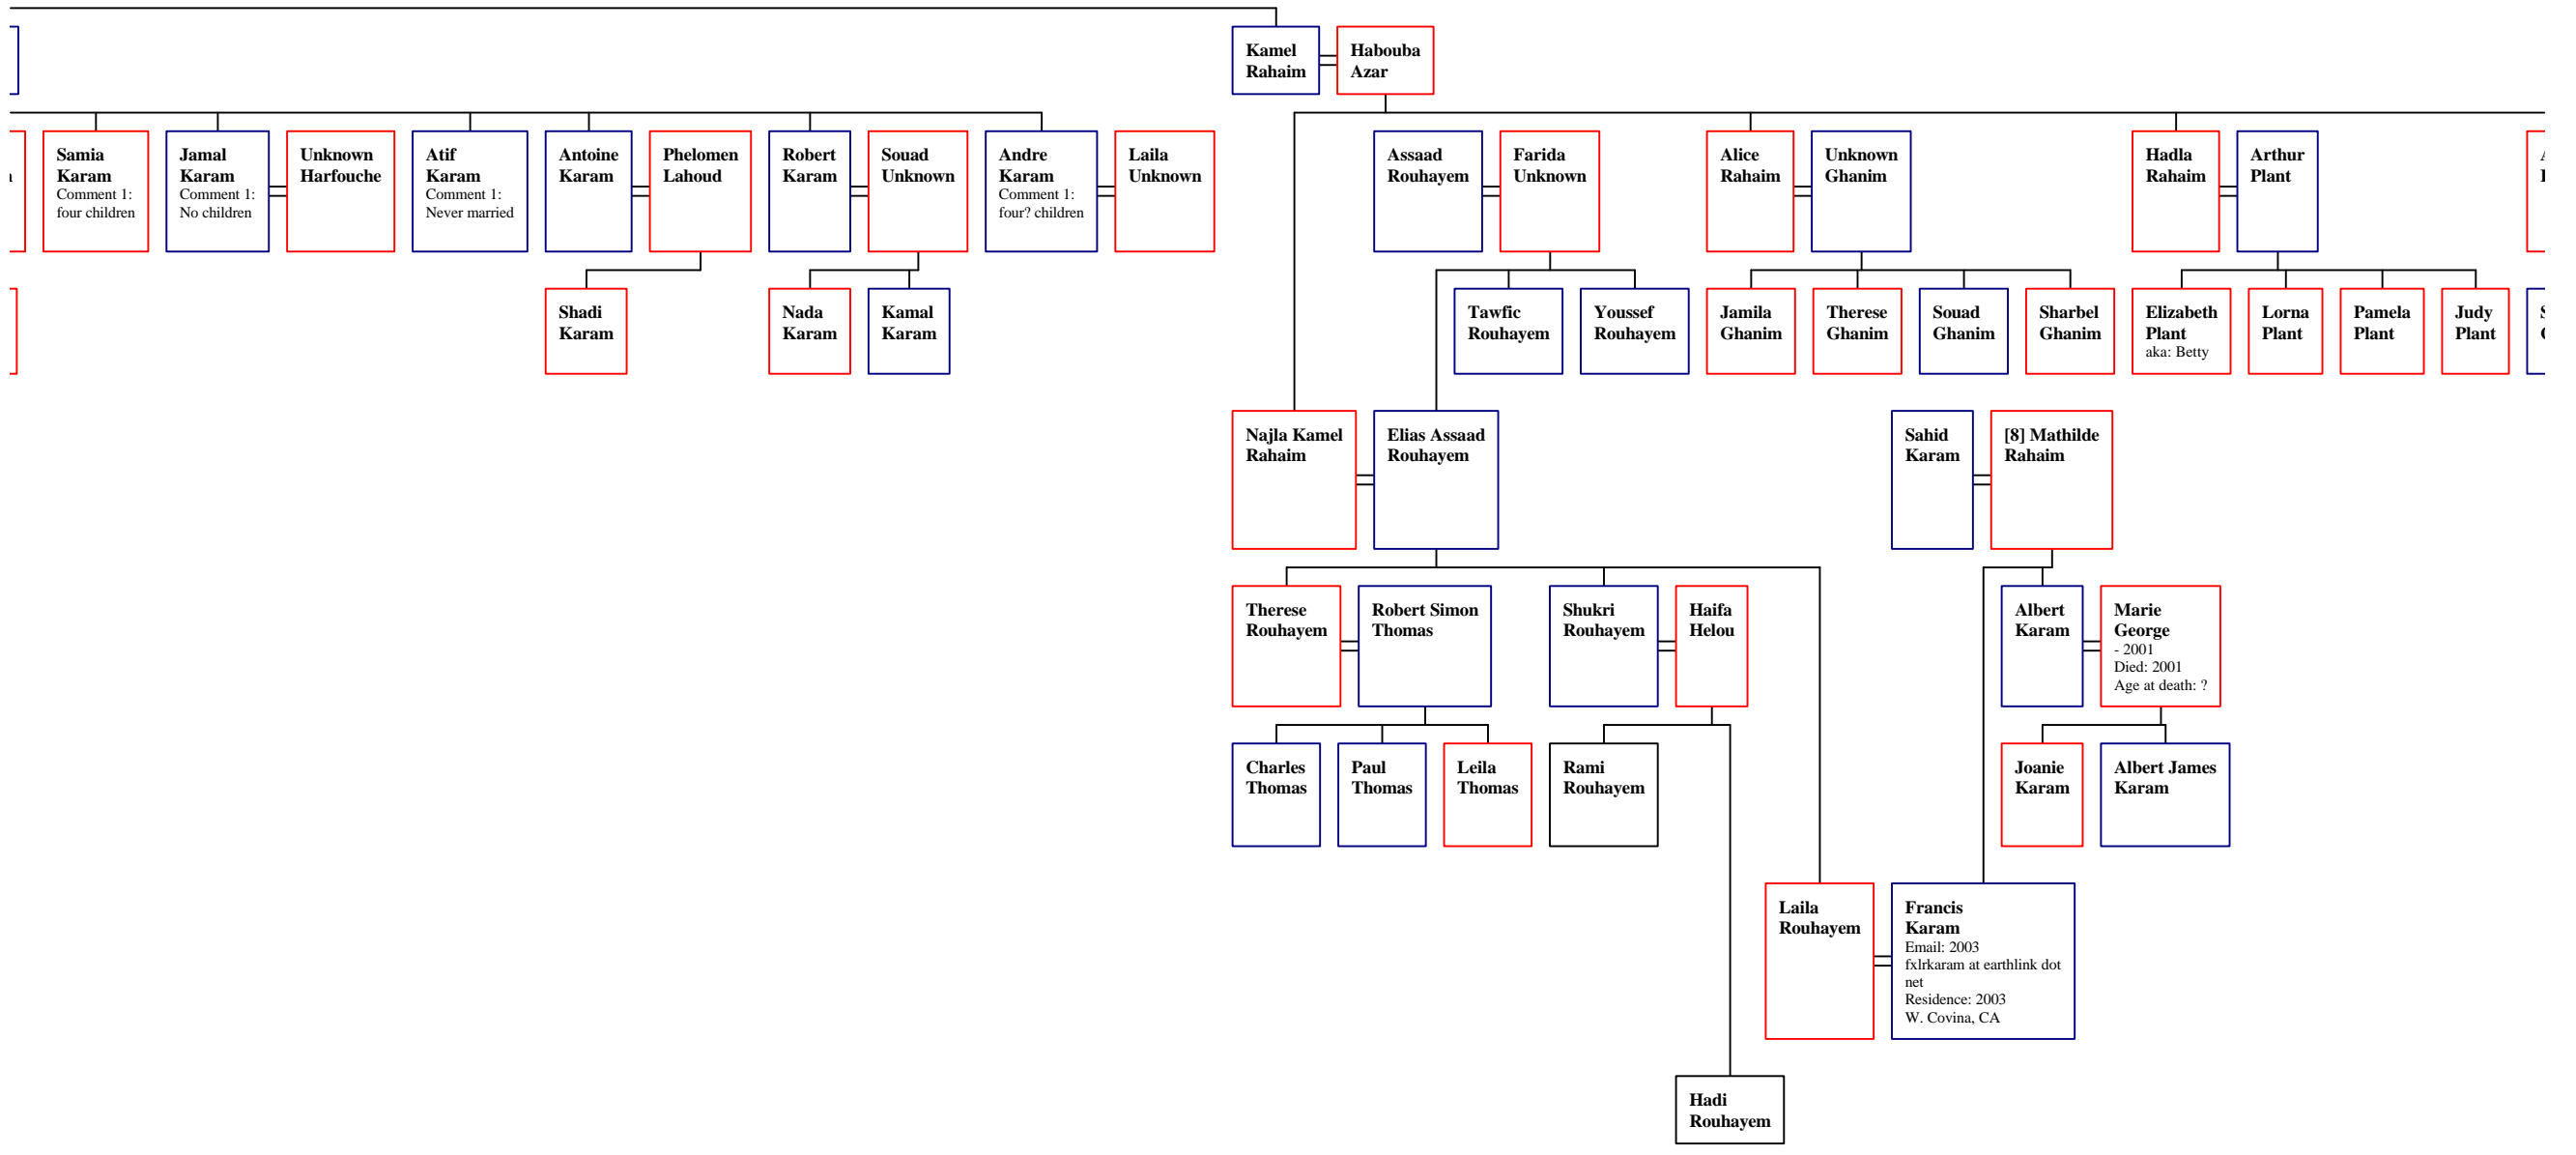

Hannah

Elise

All-in-One Tree of Merhi Aziz

**Katina
Aziz**
1933 -
Born: A
in Lebau

**Claud
Aziz**
1959 -
Born: J
in Lebau

**Ursula
Saade**
1995 -
Born: N
in Lebau

ana

Adlar

**Joseph
Harfouch**

**Unknown Sister
Heneineh**

**Unknown
Harfouch**

own
uch

Julia Bokalil
1917 - 1989
Born: 1917
in Vera Cruz
Died: 1989
in Puebla Mexico
Age at death: 72 est.

Arturo Sucar
Born: 1934
in Puebla Mexico