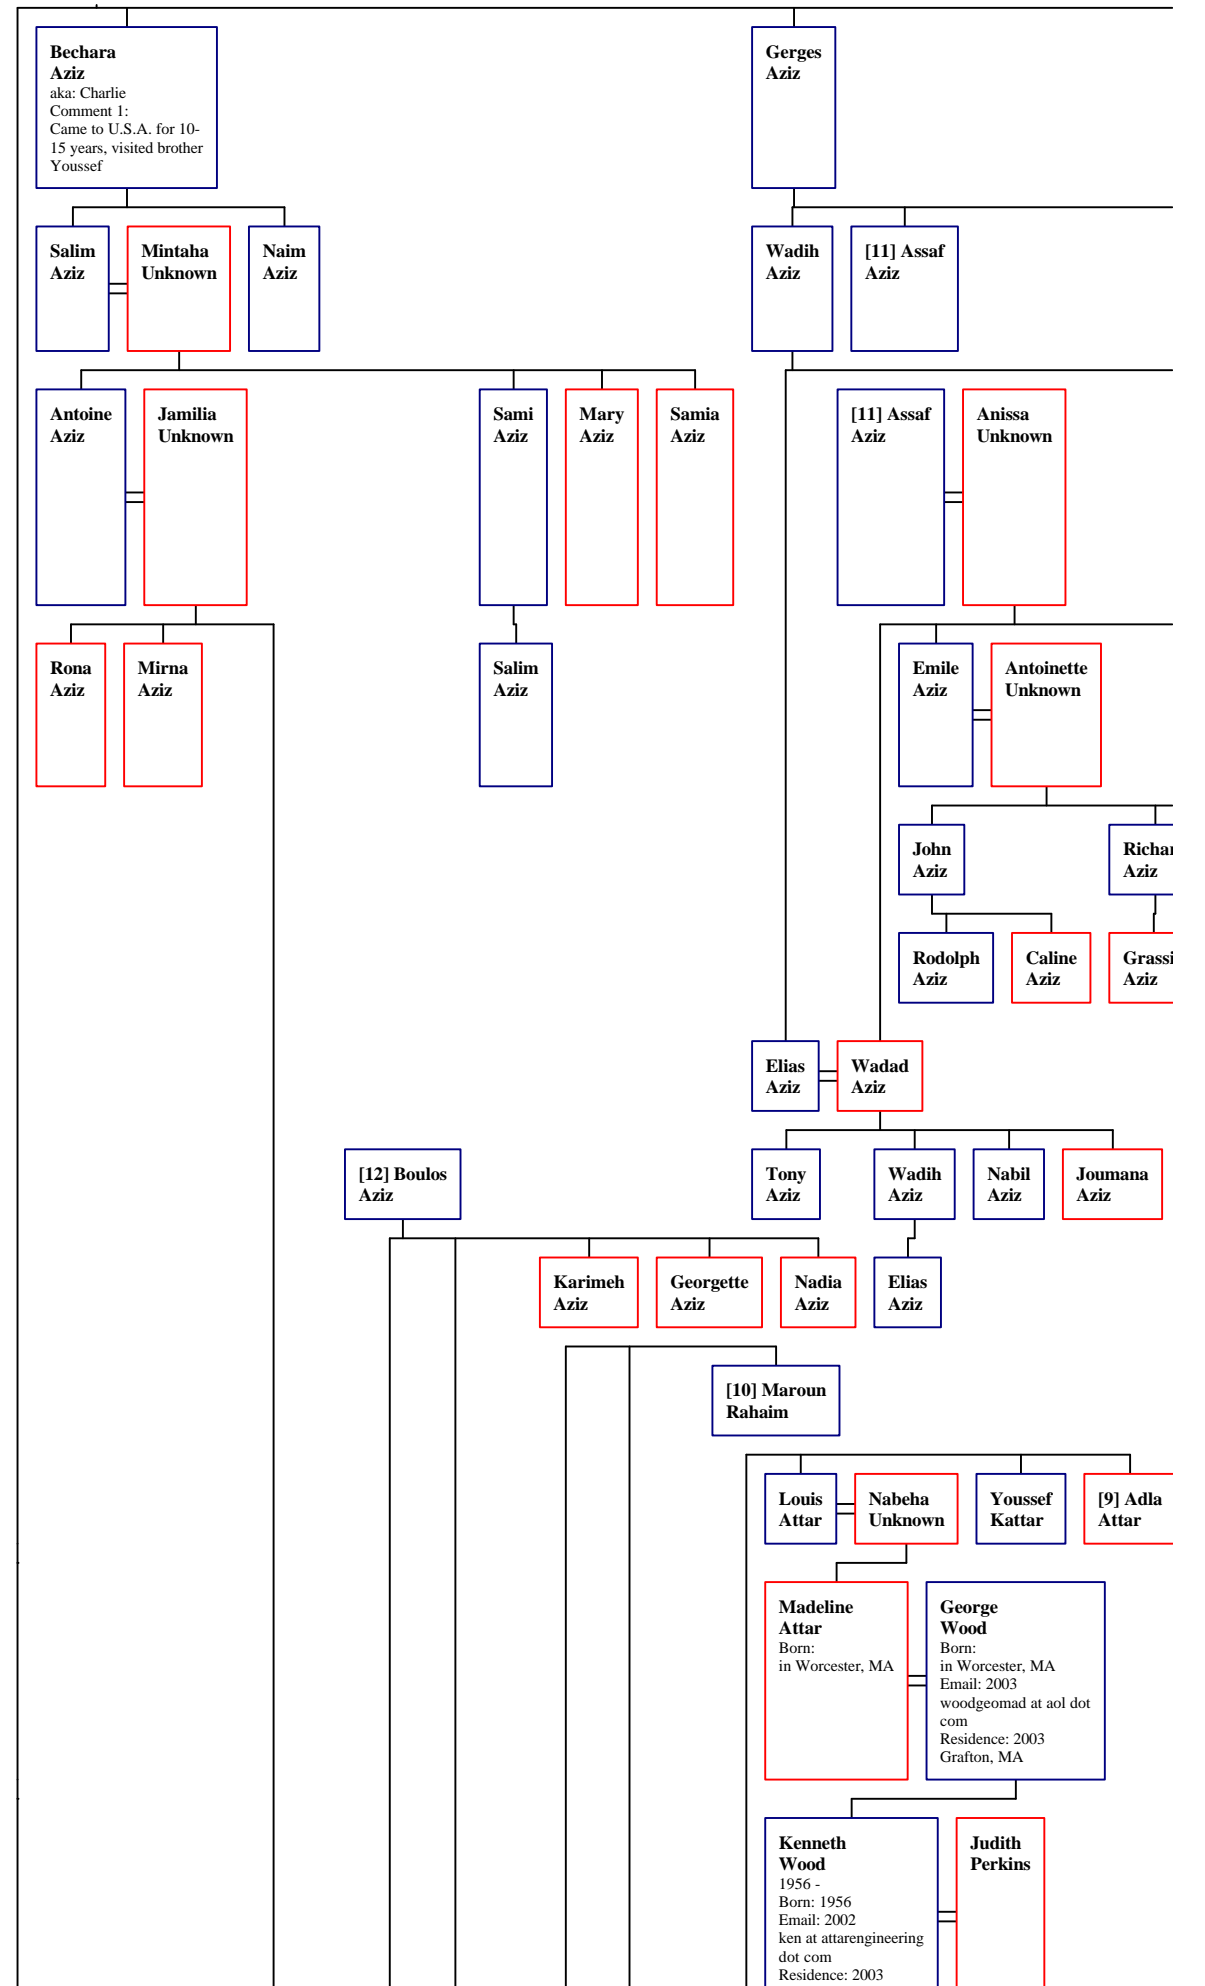

Hannah

Elise

All-in-One Tree of Merhi Aziz

**Katina
Aziz**
1933 -
Born: A
in Lebau

**Claud
Aziz**
1959 -
Born: J
in Lebau

**Ursula
Saade**
1995 -
Born: N
in Lebau

ana

Adlar