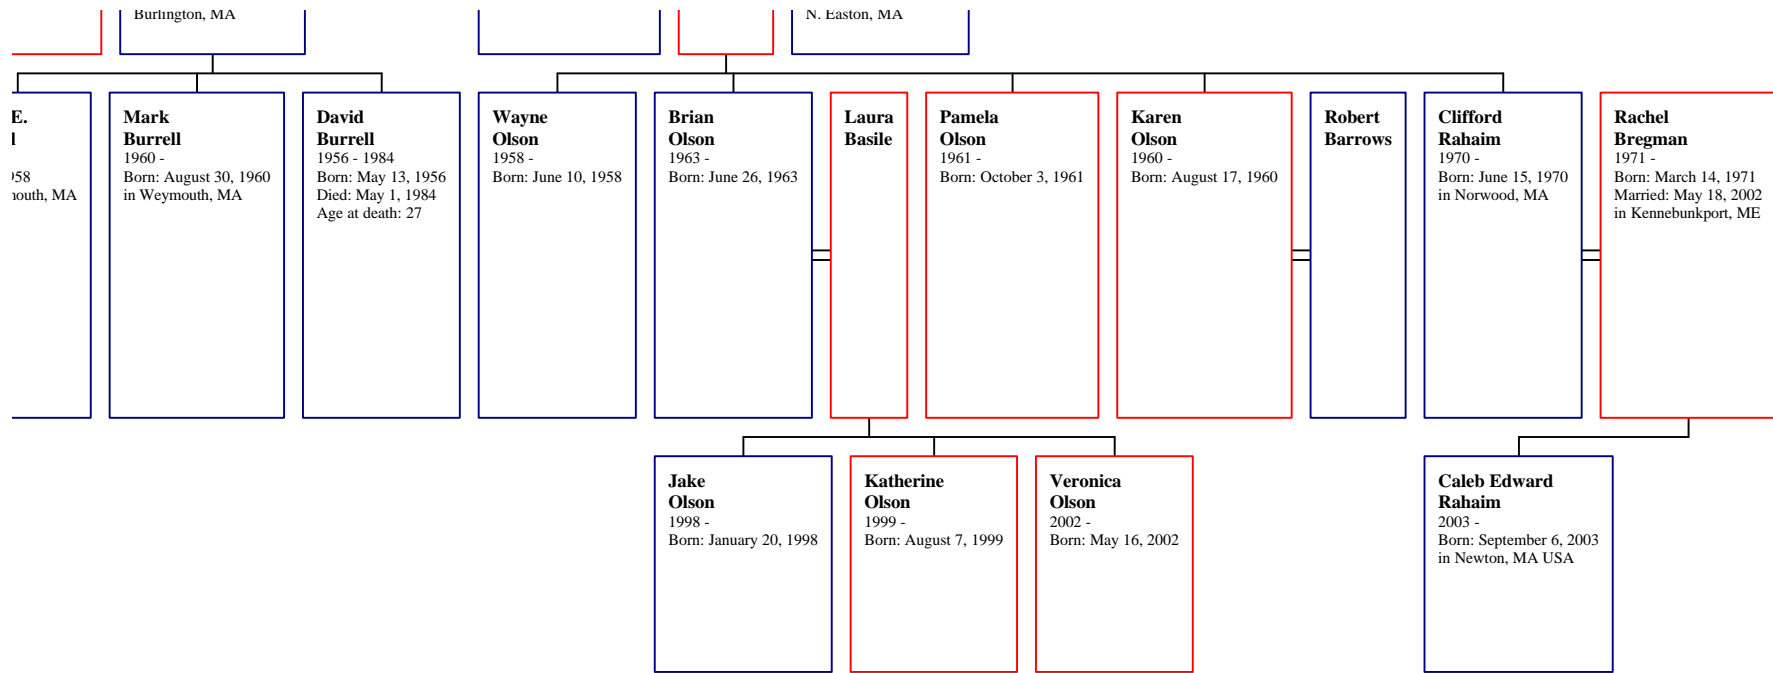

Salvatore Marozzi

[7] Mariam Rahaim
Born: in Jezzine, Lebanon
Residence: Egypt

Francoise Marozzi

Monsoi Fadel

Weymouth MA
Residence: 2005
E. Weymouth, MA

Monsieur Adel

family to immigrate to
U.S. (via Egypt)
Comment 1:
Construction worker on
Suez Canal