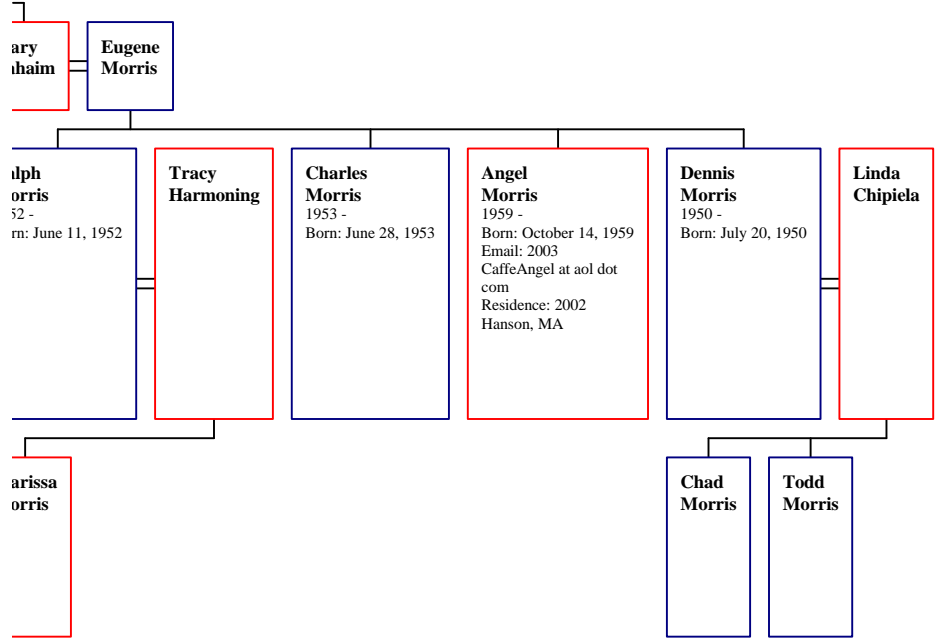

John Rahaim
aka: Jack
Email: 2002
jrahaim at minds
com
Residence: 2002
Providence, RI

Jason Rahaim
1967 -
Born: 1967

Unknown El Khowand

Unknown El Khowand
- 1903
Born:
in Lebanon
Died: 1903
in Lebanon
Age at death: ?

**Josef
Rahz**
Born:
in Dje
Died:
in Wo

**Abdallah John
Rahaim**
1890 - 1980
aka: A.J.
Born: 1890
in Jezzine, Lebanon
Died: 1980
in Gardner, MA
Age at death: 90 est.
Burial: 1980
Gardner, MA
Immigration:
Second, with Azar, in the
family to immigrate to
U.S. (via Egypt)
Comment 1:

Sam Cuc
 1958
 Born: in Ca
 Occu: artist
 Resid: Brooklyn, NY

Matthew Mikaelian

Adam Mikaelian

Samuel A. Cucher
1958 -
Born: January 28, 1958
in Caracas, Venezuela
Occupation:
artist
Residence: 2002
Brooklyn, NY