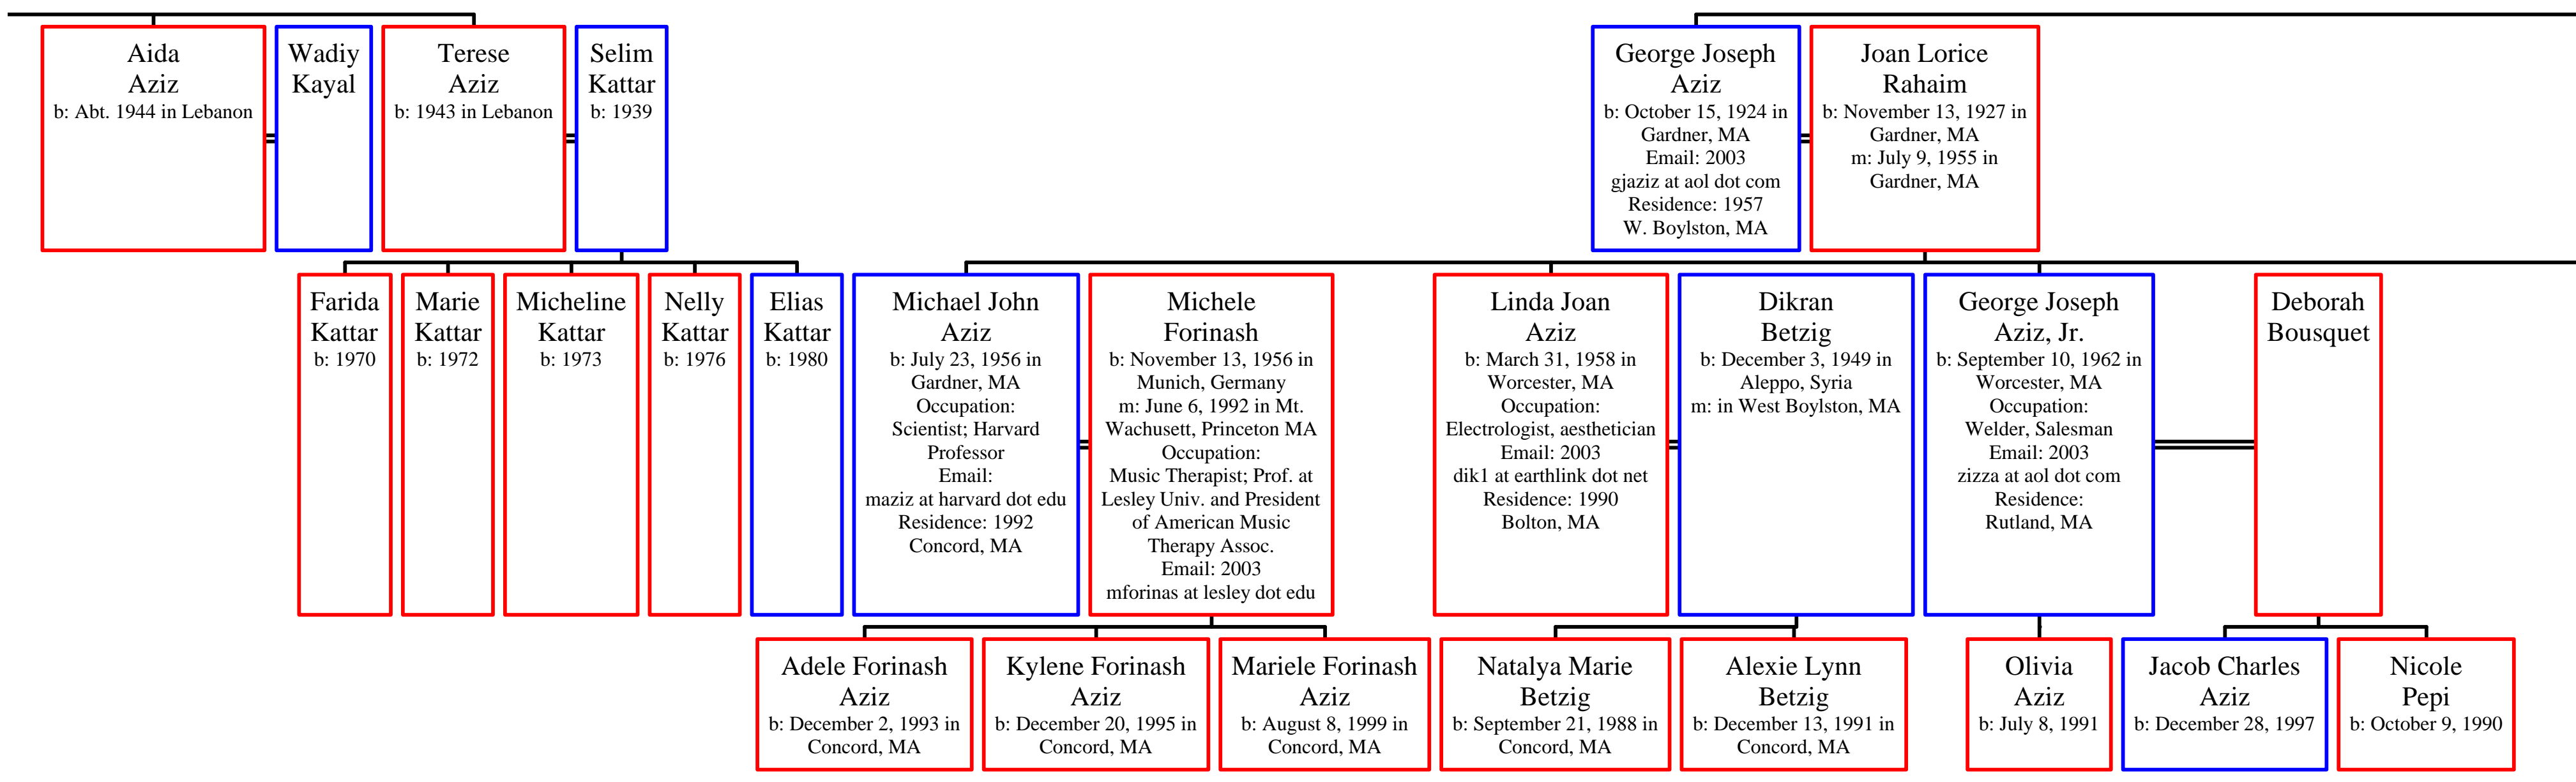

Adele
Mendelek
b: 1963

Georges
Mendelek
b: 1965

Rita
Mendelek
b: 1970

Raymonde
Mendelek
b: 1974

Carla
Mendelek
b: 1978

Zena
Chebli
b: 1975

Ghassan
Chebli
b: 1969

Sleiman
Chebli
b: 1971

Wissam
Chebli
b: 1973

Adele Katherine Aziz
b: November 1897 in Jezzine, Lebanon
d: March 14, 1980 in Gardner, MA
Age at death: 82 est.
Burial: March 17, 1980 Gardner, MA
Immigration: 1922 to Brooklyn, NY, two months before marriage
Comment 1: Before WWI, 1914, "adopted" by a French family as a housekeeper and moved with them Egypt and eventually to France

Joseph Tony Aziz
b: 1879 in Jezzine, Lebanon
m: January 13, 1923 in Cathedral of our Lady of Lebanon, Brooklyn, New York
d: July 29, 1979 in Gardner, MA
Age at death: 100 est.
Burial: Gardner, MA
Comment 1: 1907 Was ploughing a field near Jezzine with his elder brother Boutros , he left him and went to the house of Elias Semaan who was married to an Aziz relative and borrowed 3000 Turkish pounds, and disappeared without saying goodbye to anyone.
Comment 2: 1907 alternative story: borrowed 5 golden Turkish lira from Maroun Azar Harfouch (indicated in Maroun loan books)